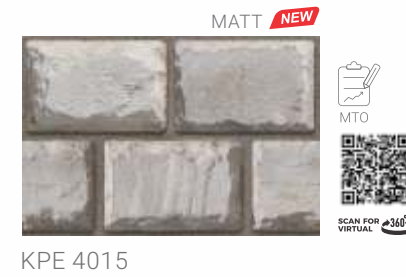

MTO- Make to Order
This product is made on order only.

CORRECT RECTIFIED
 Matt
 Wall

KPE 4006

KPE MATTONE VERDE

KPE 4049

KPE 4015

KPE 4039

KPE 4056