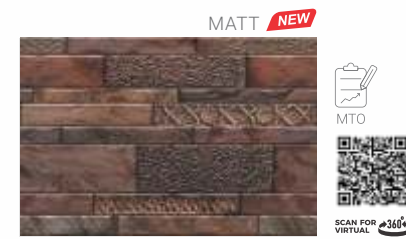

Wall

CERAMIC ELEVATION
TILES 300x450mm

MTA- Make to Available
This product is immediately available to order.

MTO- Make to Order
This product is made on order only.

KPE 4019

KPE 4000

KPE 4042

KPE 4033