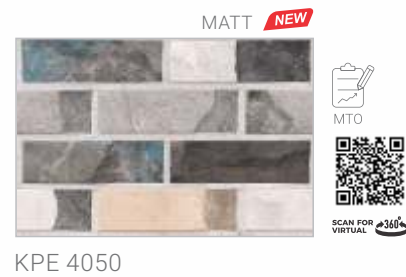

MTA- Make to Available
This product is immediately available to order.

MTO- Make to Order
This product is made on order only.

CORRECT RECTIFIED
 Matt
 Wall

KPE 4049