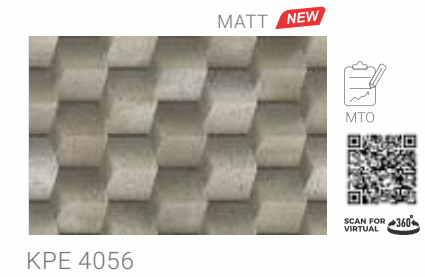

MTO- Make to Order
This product is made on order only.

CORRECT RECTIFIED
 Matt
 Wall

KPE 4006

KPE MATTONE VERDE

KPE 4049

KPE 4015

KPE 4039

KPE 4056