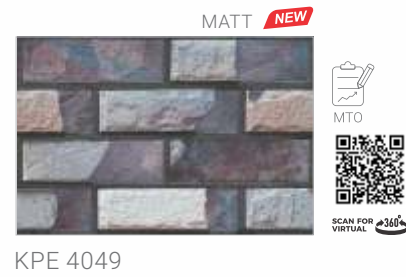

MTO- Make to Order
This product is made on order only.

CORRECT RECTIFIED
 Matt
 Wall

KPE 4006

KPE MATTONE VERDE

KPE 4049

KPE 4015

KPE 4039

KPE 4056