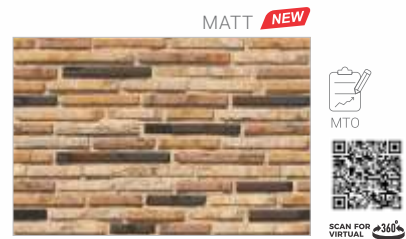

CERAMIC ELEVATION
TILES 300x450mm

MTA- Make to Available
This product is immediately available to order.

MTO- Make to Order
This product is made on order only.

KPE 4030