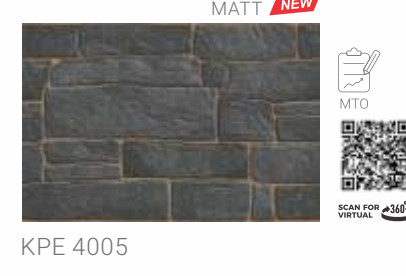

MTA- Make to Available
This product is immediately available to order.

MTO- Make to Order
This product is made on order only.

CORRECT RECTIFIED
 Matt
 Wall