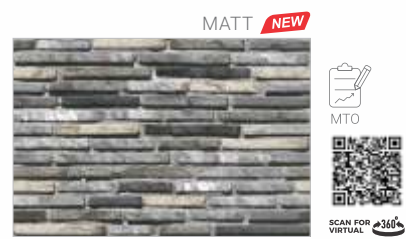

Wall

CERAMIC ELEVATION
TILES 300x450mm

MTA- Make to Available
This product is immediately available to order.

MTO- Make to Order
This product is made on order only.

KPE 4019

KPE 4000

KPE 4042

KPE 4033