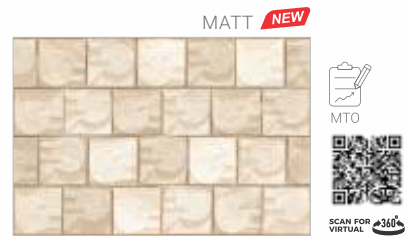

CERAMIC ELEVATION
TILES 300x450mm

MTA- Make to Available
This product is immediately available to order.

MTO- Make to Order
This product is made on order only.

KPE 4020