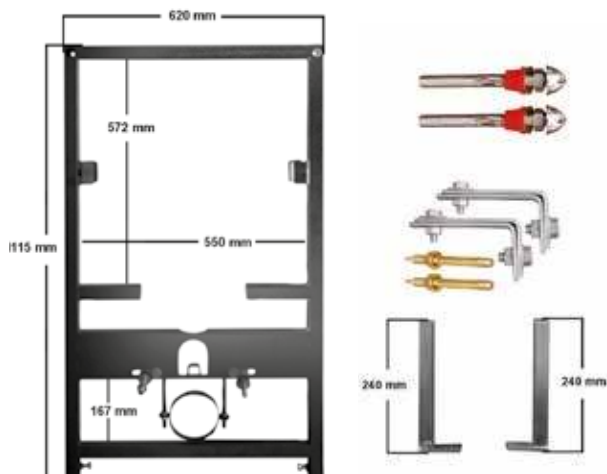

Detail	Price
Aqua Concealed Cistern	₹ 4,074/-
Knob D1 / D2	₹ 1,120/-
Complete Cistern with Push Knob	₹ 5,195/-

Full Frame for Concealed Cistern

- Adjustable to all wallvit pan.
- Adjustable legs.
- High Quality Structure Design.
- Comes with wall fixing hooks and rag bolts.