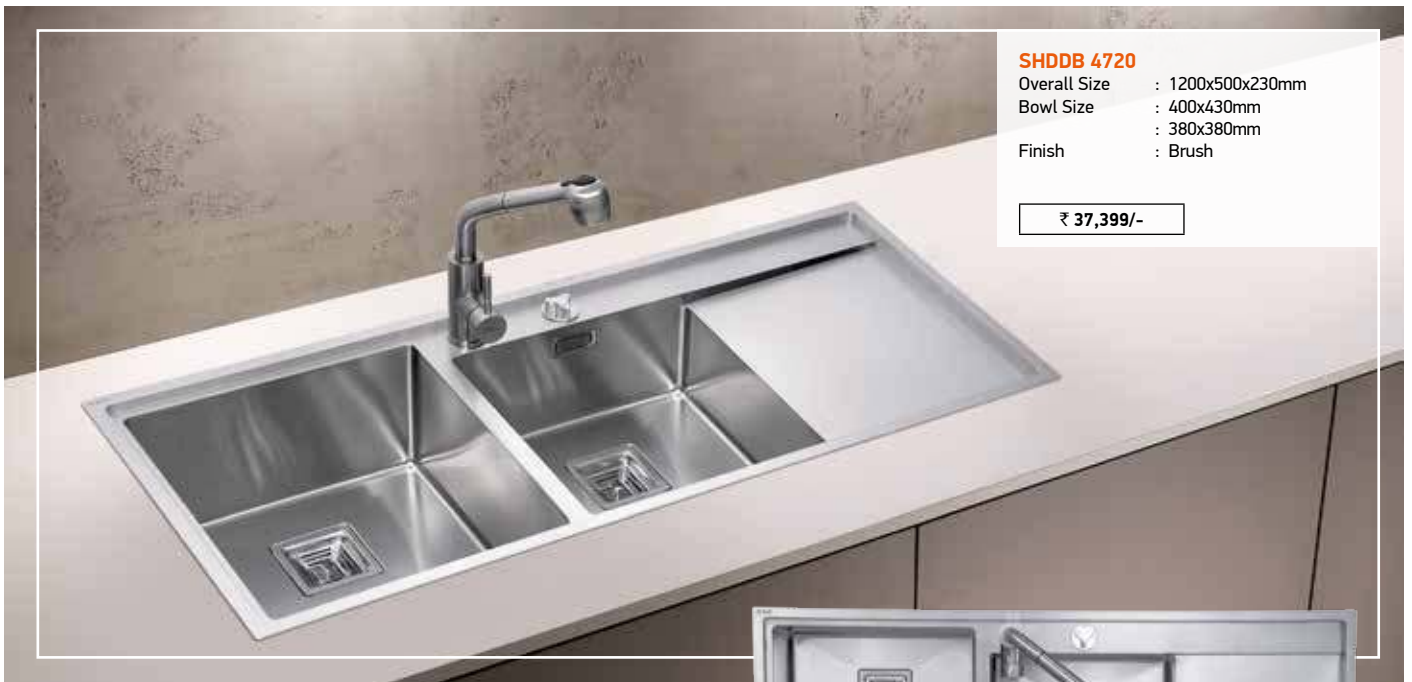

Accessories Included

SHDDB 4720

Overall Size : 1200x500x230mm
Bowl Size : 400x430mm
: 380x380mm
Finish : Brush

₹ 37,399/-