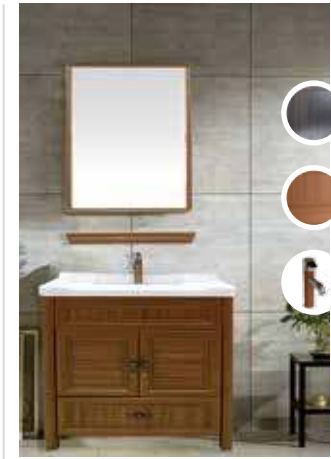

Material : Aluminium with Ceramic Basin
Main Cabinet : 800 x 460 x 850
Mirror Size : 800 x 600 | Available Colors in Picture

DB 8500/800 (with Aluminium Faucet)	₹ 27,585/-