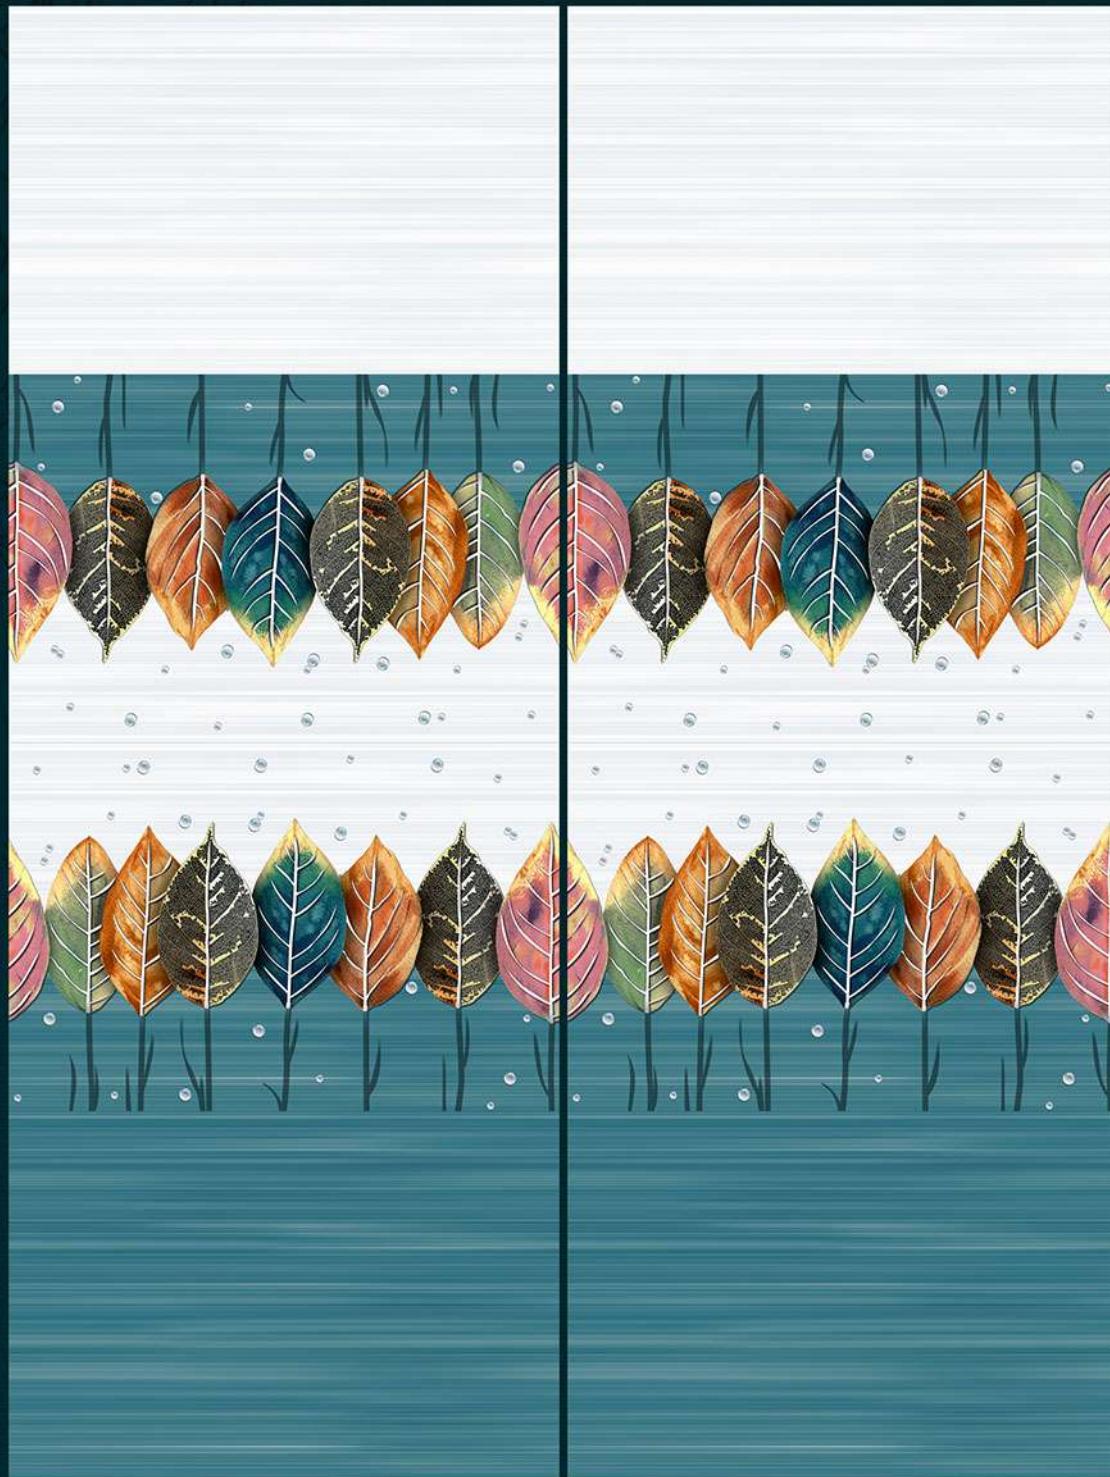

1740

CEFONE[®]

Switch Dream Into Reality

300x450mm
DIGITAL WALL TILES

GLOSSY FINISH

L

HL

D