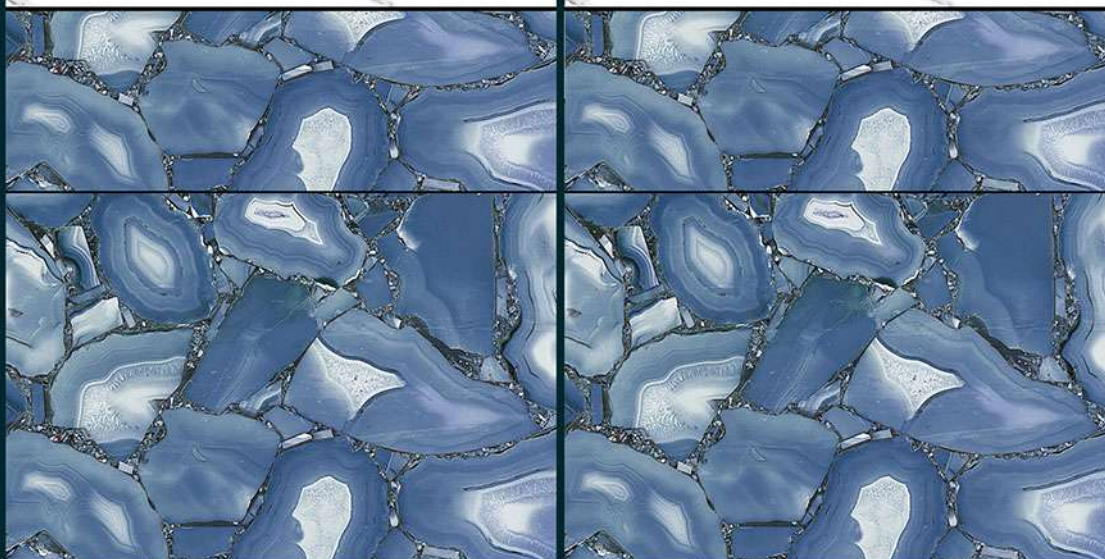

300x450mm
DIGITAL WALL TILES

GLOSSY FINISH

L

HL-3

D

1750