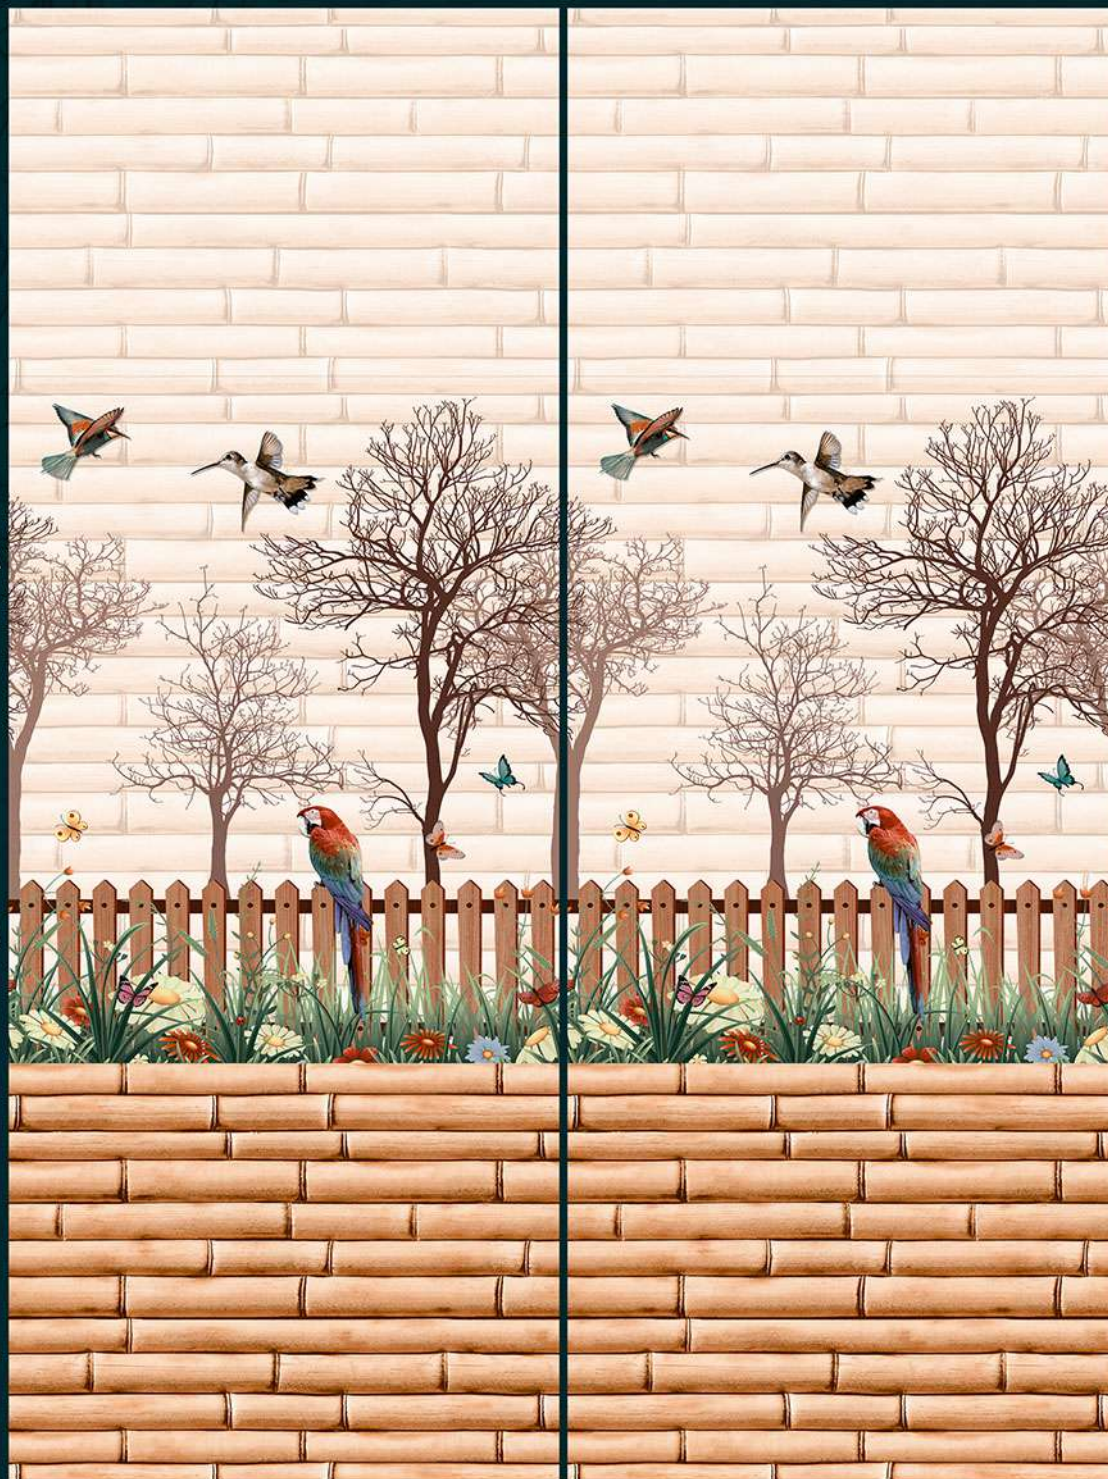

CEFONE®

Switch Dream Into Reality

300x450mm
DIGITAL WALL TILES

GLOSSY FINISH

L

HL-A

HL-B

D

1733