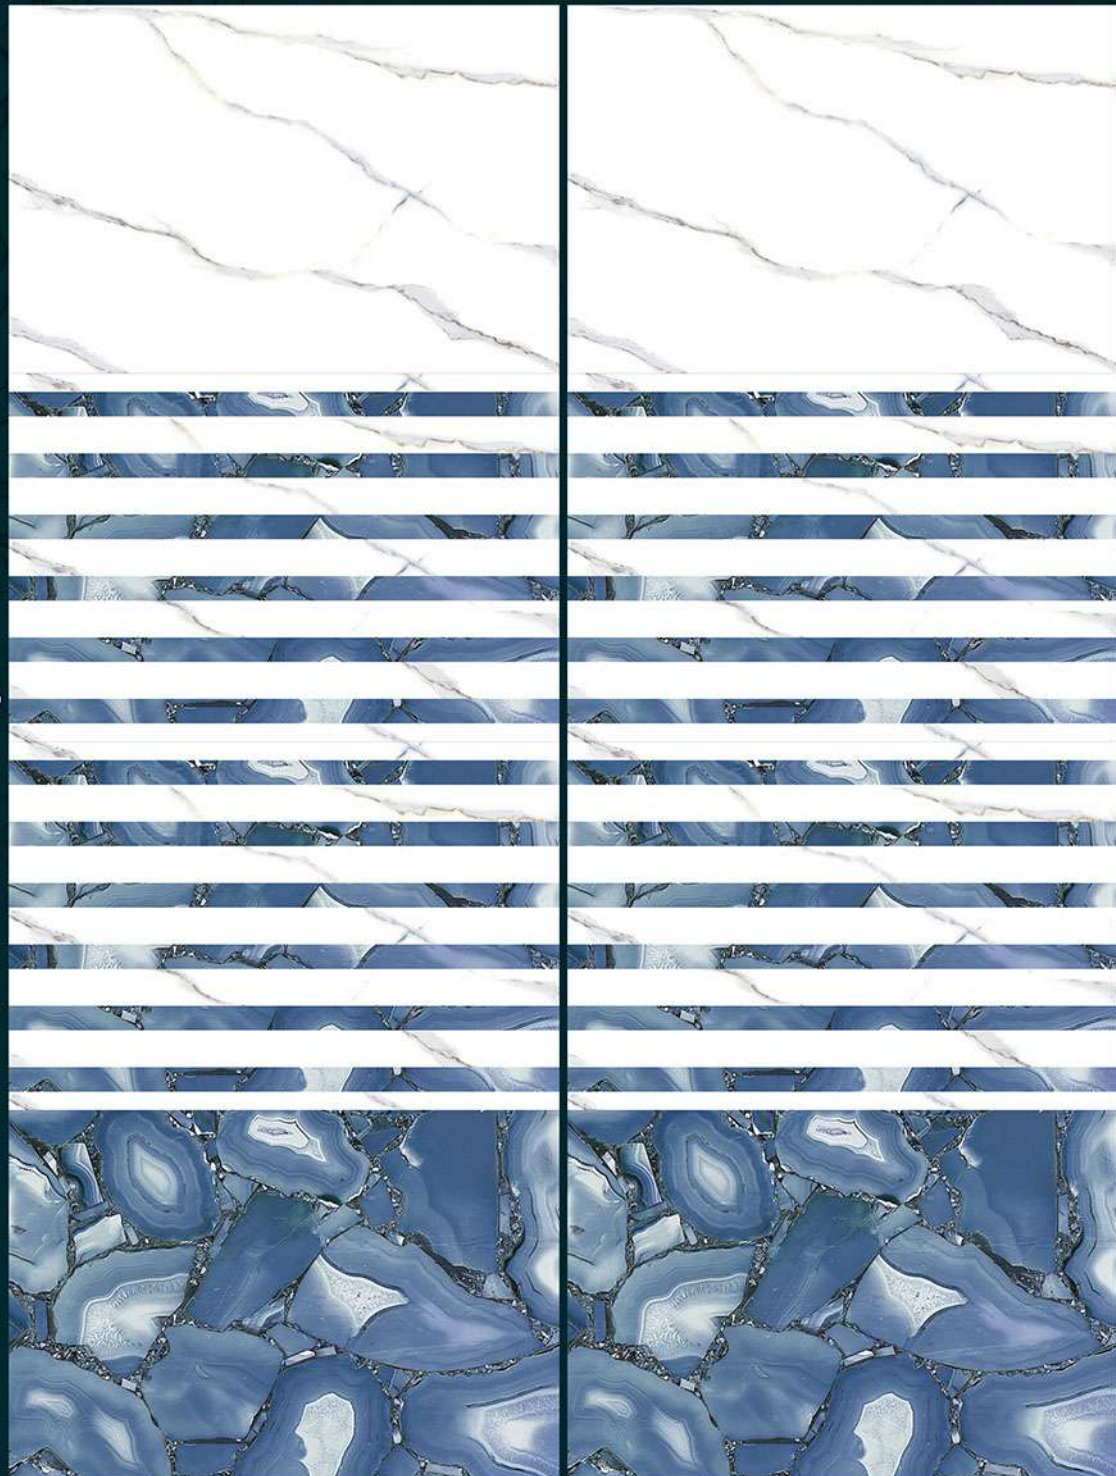

1750

CEFONE[®]

Switch Dream Into Reality

300x450mm
DIGITAL WALL TILES

GLOSSY FINISH

L

HL

D