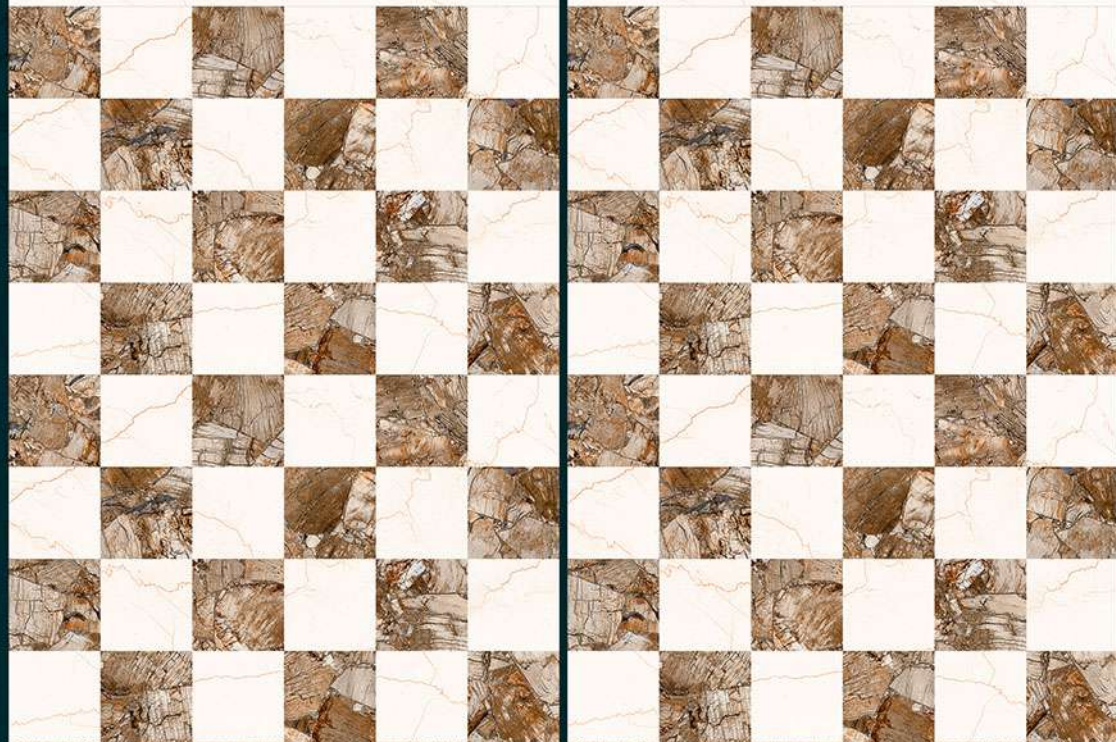

Switch Dream Into Reality

300x450mm
DIGITAL WALL TILES

GLOSSY FINISH

L

HL

D

1752

CEFONE[®]