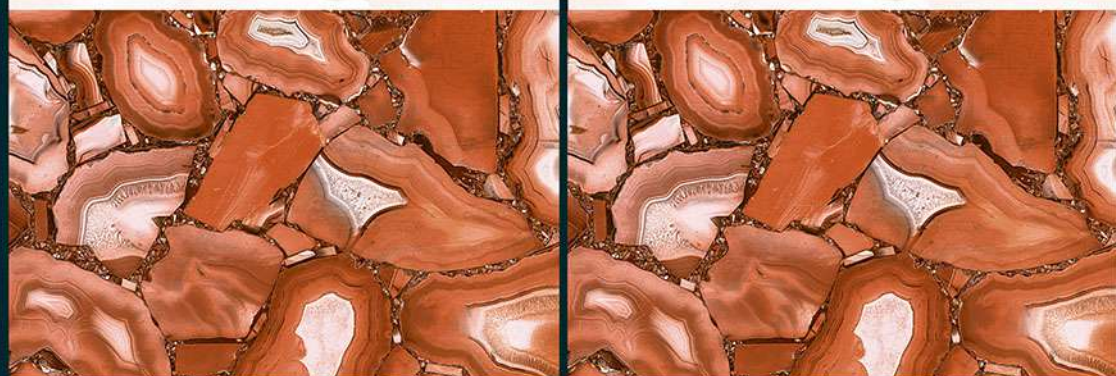

GLOSSY FINISH

L

HL-4

D

1751

CEFONE[®]

Switch Dream Into Reality

300x450mm
DIGITAL WALL TILES