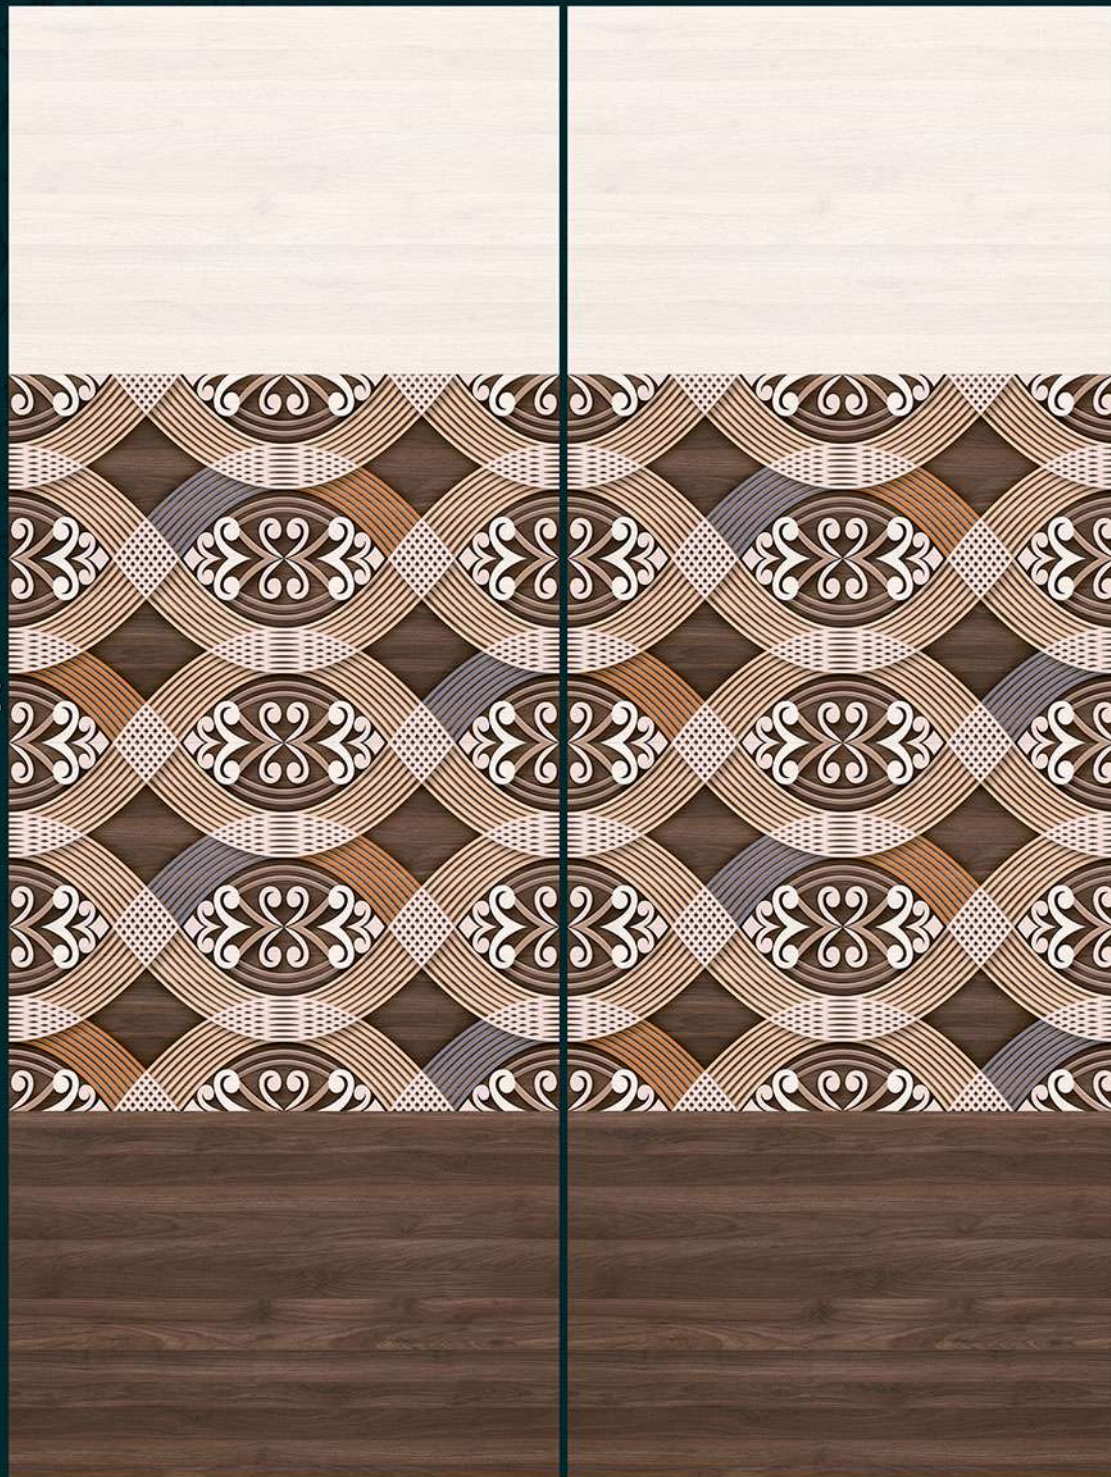

CEFONE®

Switch Dream Into Reality

300x450mm
DIGITAL WALL TILES

GLOSSY FINISH

L

HL-2

D

1744