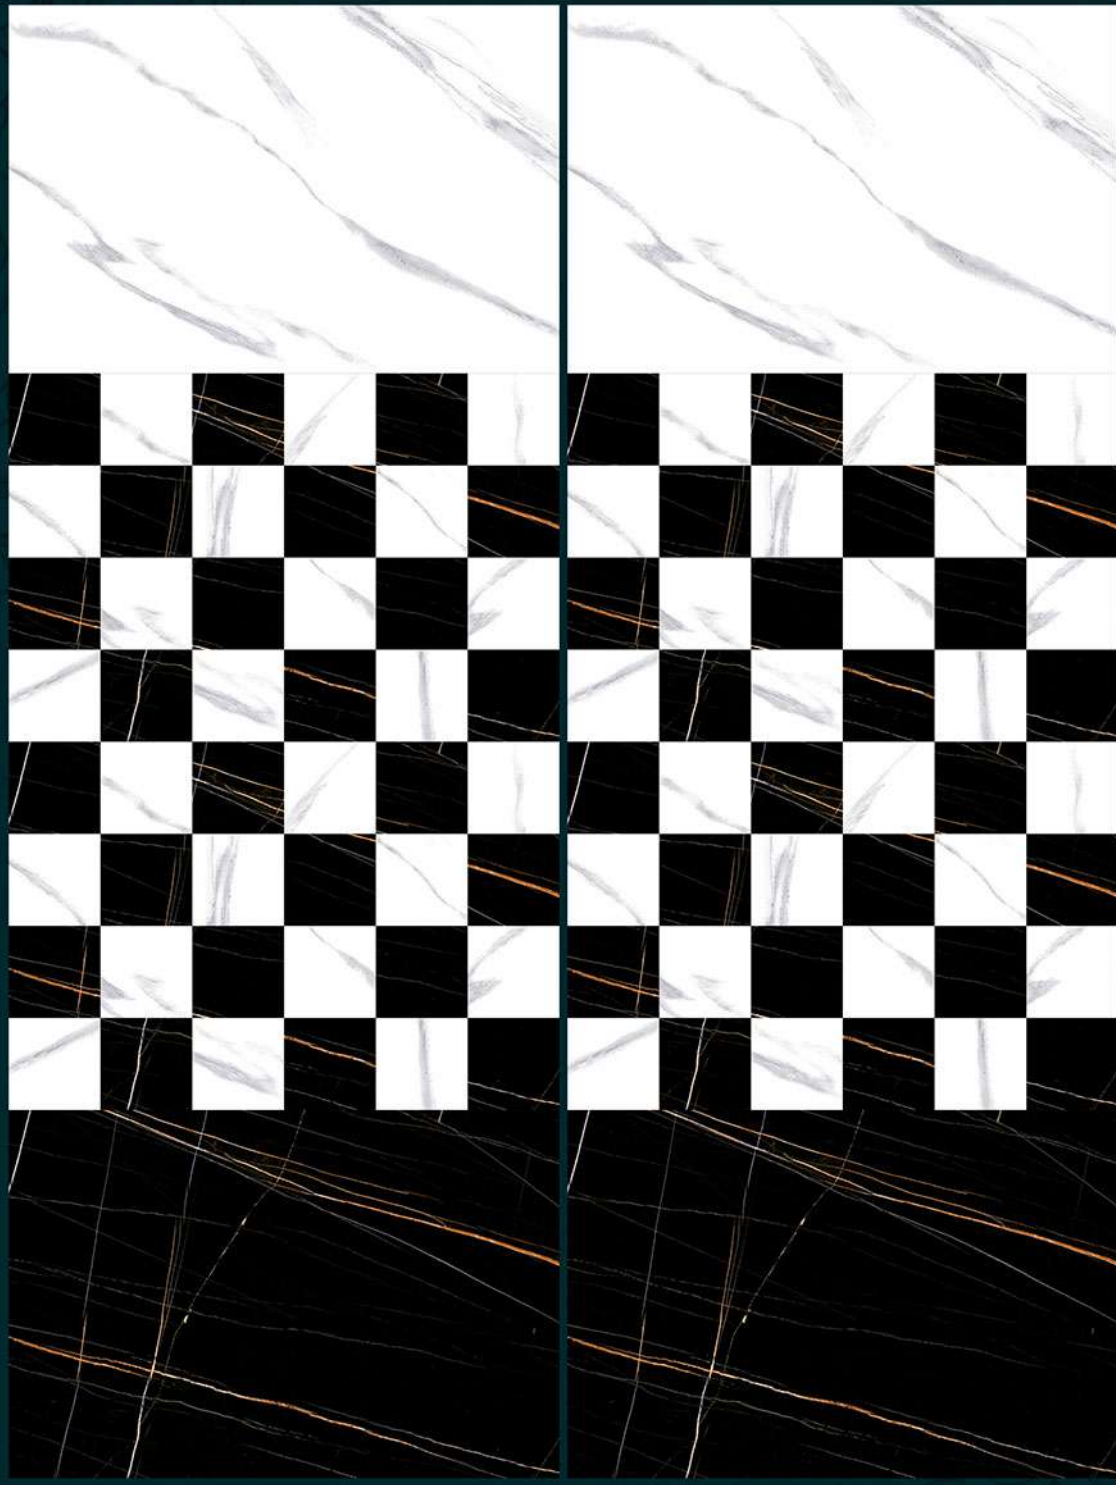

CEFONE®

Switch Dream Into Reality

300x450mm
DIGITAL WALL TILES

GLOSSY FINISH

L

HL

D

1754