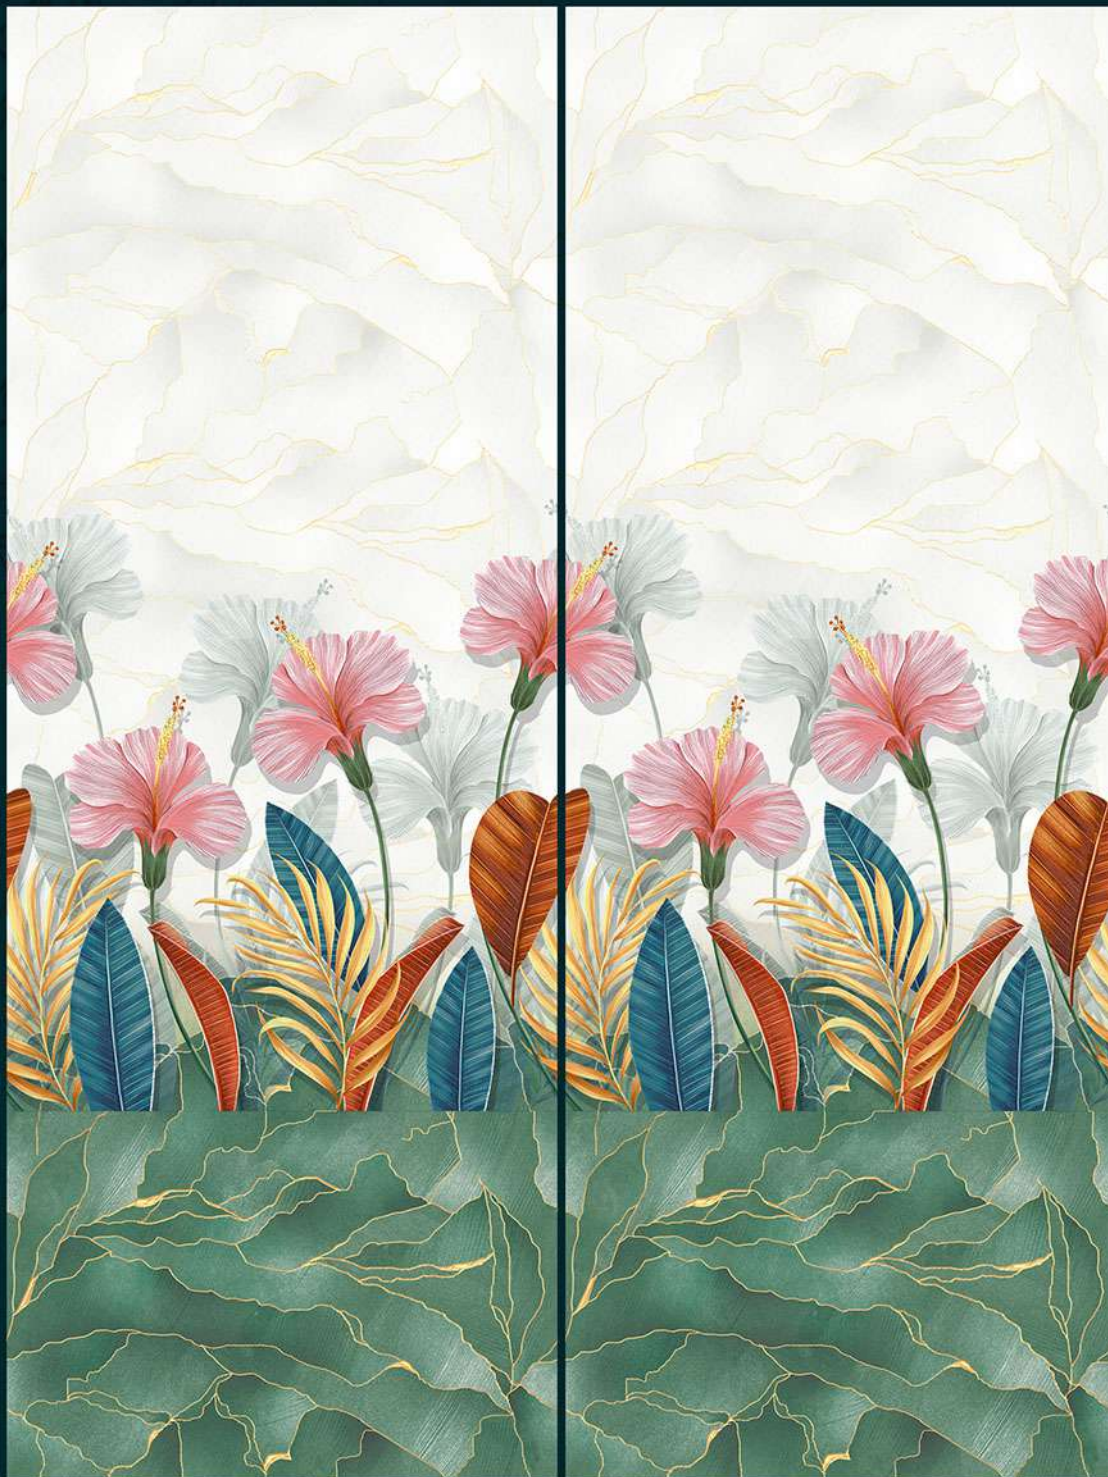

CEFONE®

Switch Dream Into Reality

300x450mm
DIGITAL WALL TILES

GLOSSY FINISH

L

HL-A

HL-B

D

1742