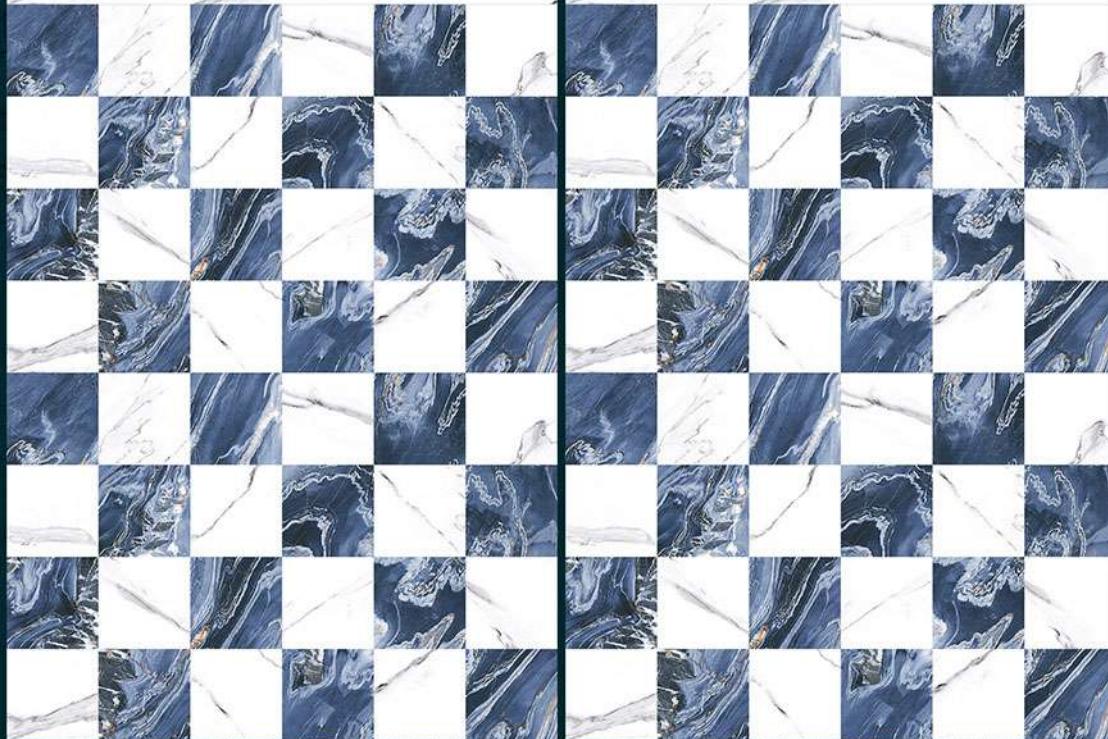

Switch Dream Into Reality

300x450mm
DIGITAL WALL TILES

GLOSSY FINISH

L

HL

D

1749

300x450mm
DIGITAL WALL TILES