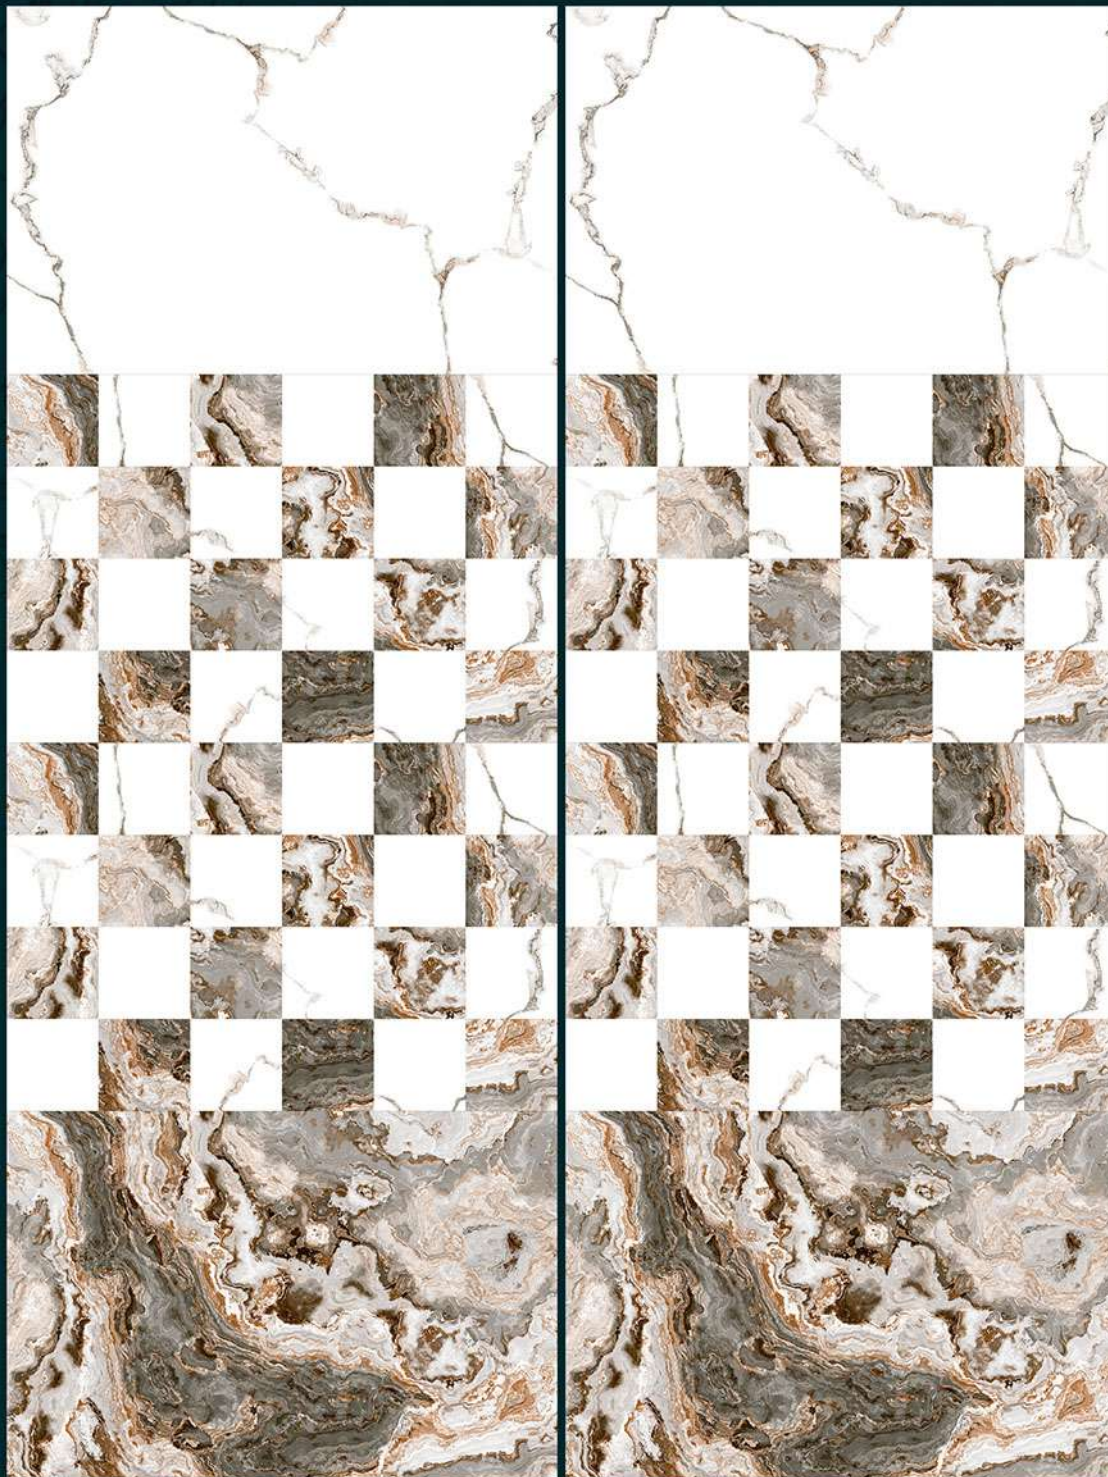

CEFONE®

Switch Dream Into Reality

300x450mm
DIGITAL WALL TILES

GLOSSY FINISH

L

HL

D

1753