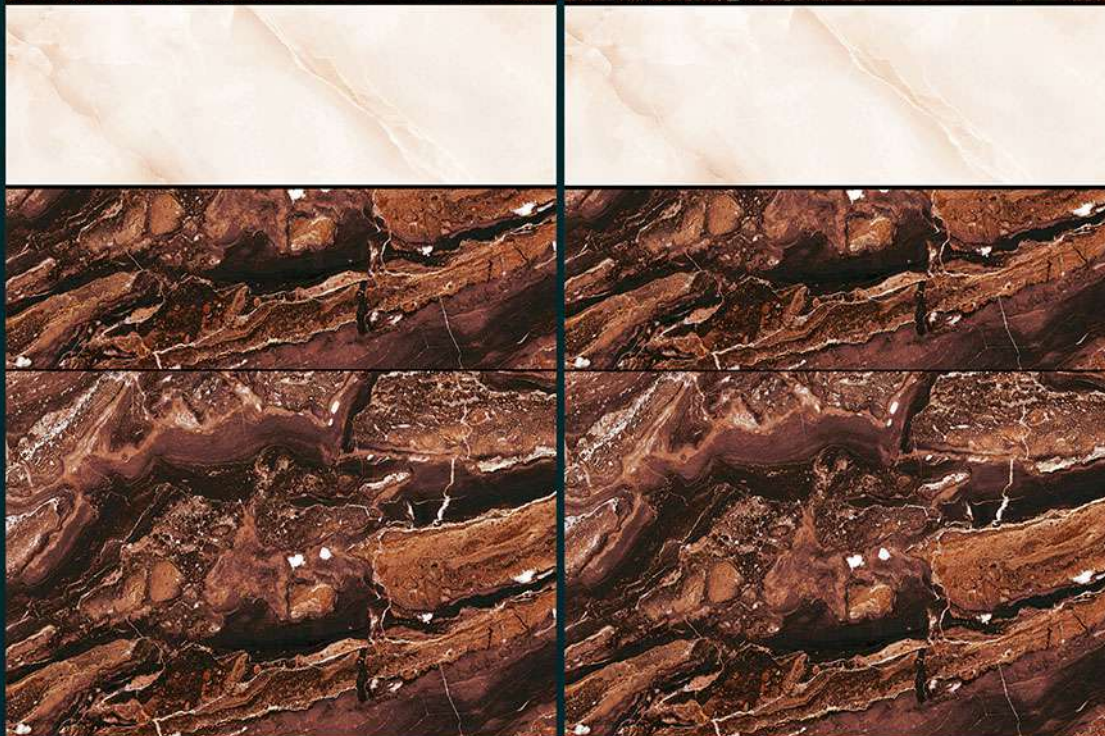

1748

CEFONE®

Switch Dream Into Reality

300x450mm
DIGITAL WALL TILES

GLOSSY FINISH

L

HL-3

D