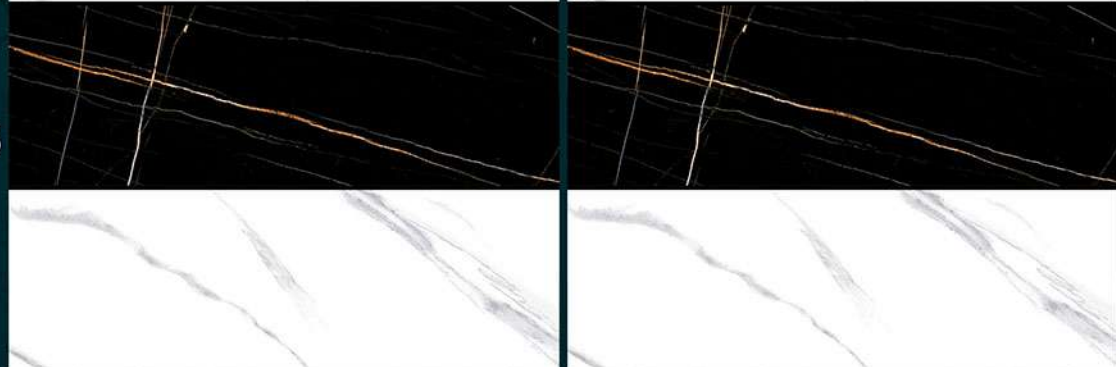

CEFONE®

Switch Dream Into Reality

300x450mm
DIGITAL WALL TILES

GLOSSY FINISH

L

HL-3

D

1754