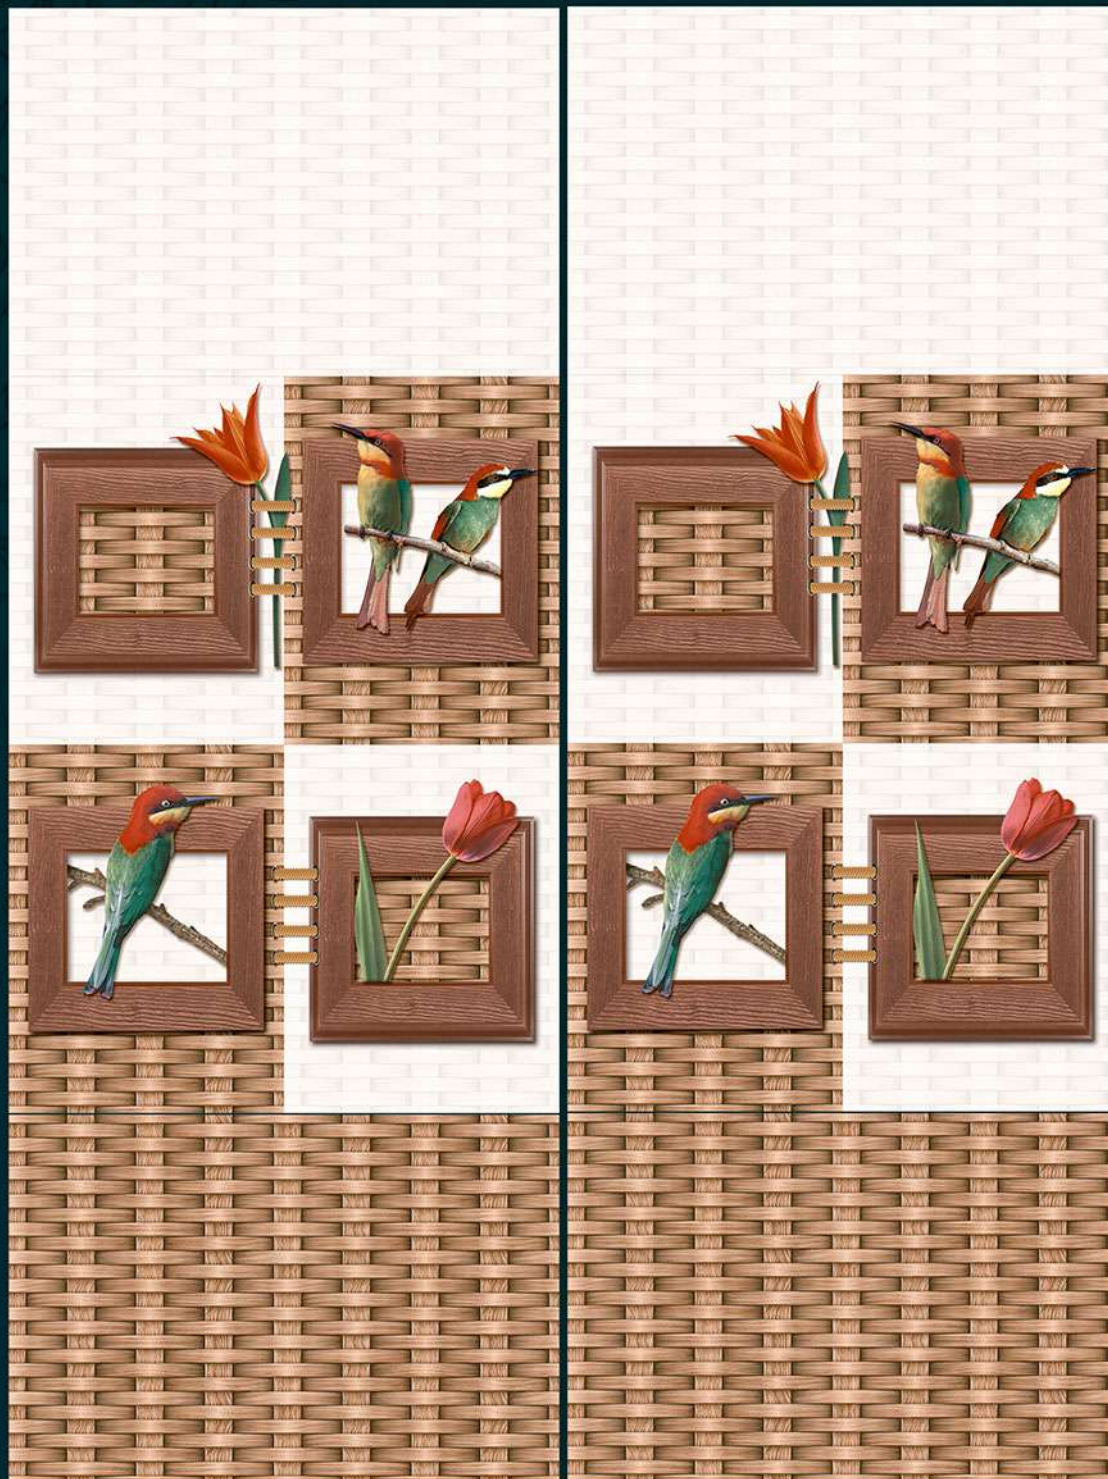

Switch Dream Into Reality

300x450mm
DIGITAL WALL TILES

GLOSSY FINISH

L

HL

D

RANDOM

1739