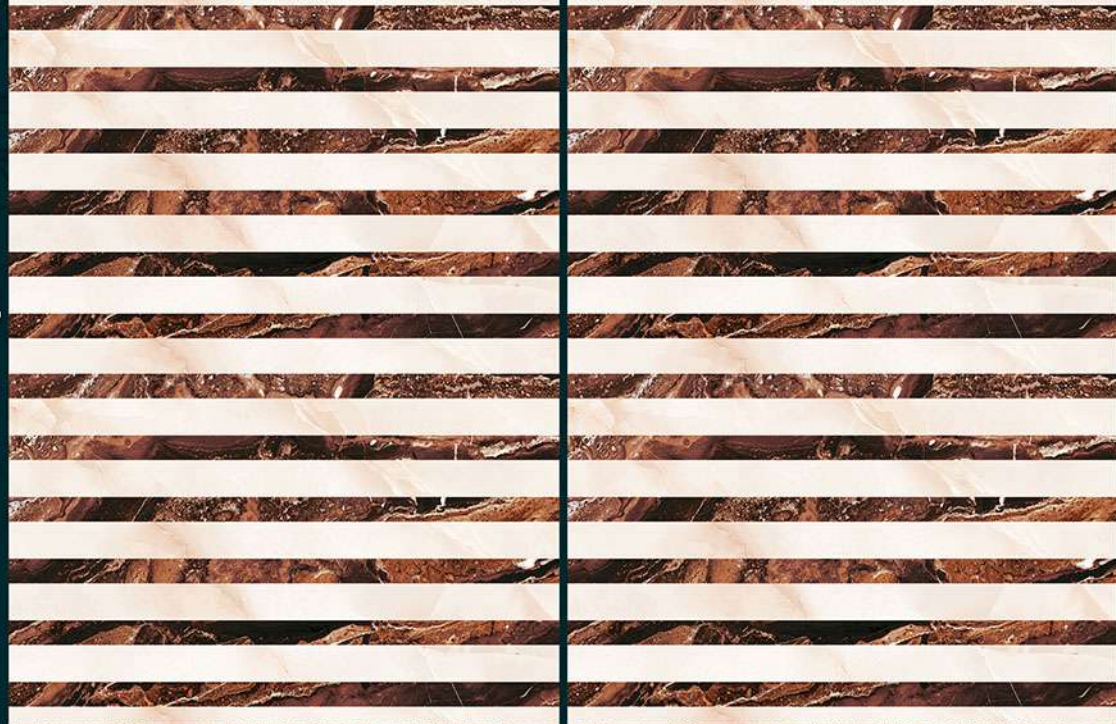

1748

300x450mm
DIGITAL WALL TILES

GLOSSY FINISH

L

HL-4

D

1748

CEFONE[®]