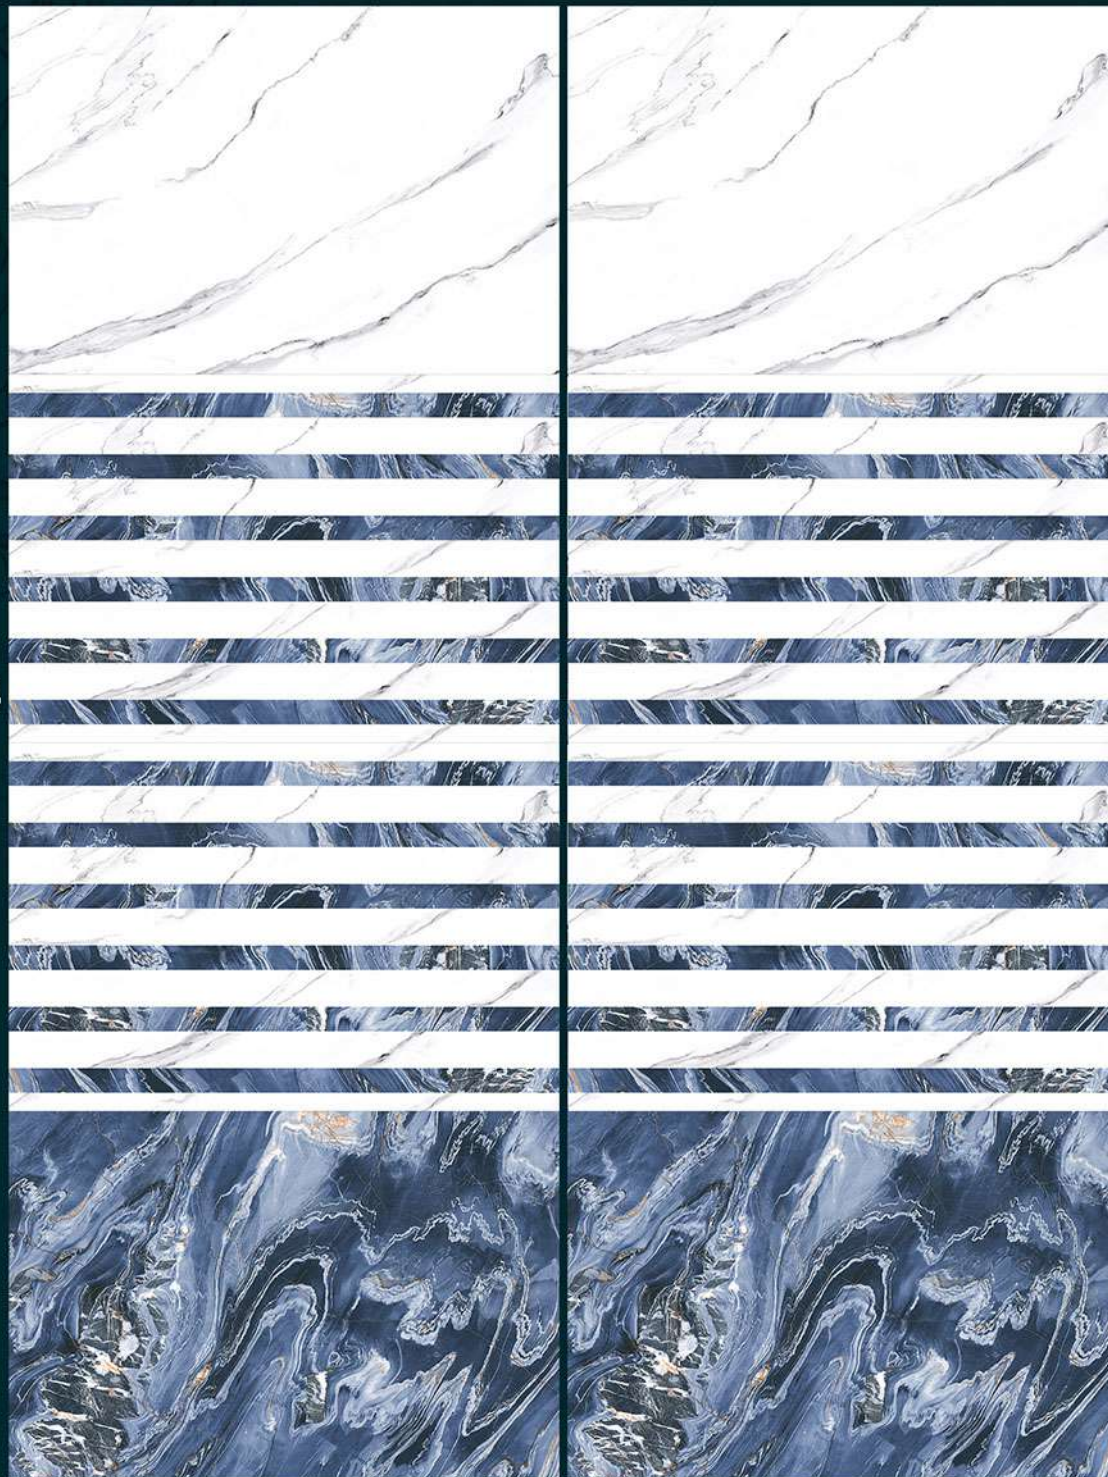

Switch Dream Into Reality

300x450mm
DIGITAL WALL TILES

GLOSSY FINISH

L

HL-4

D

1749

CEFONE[®]