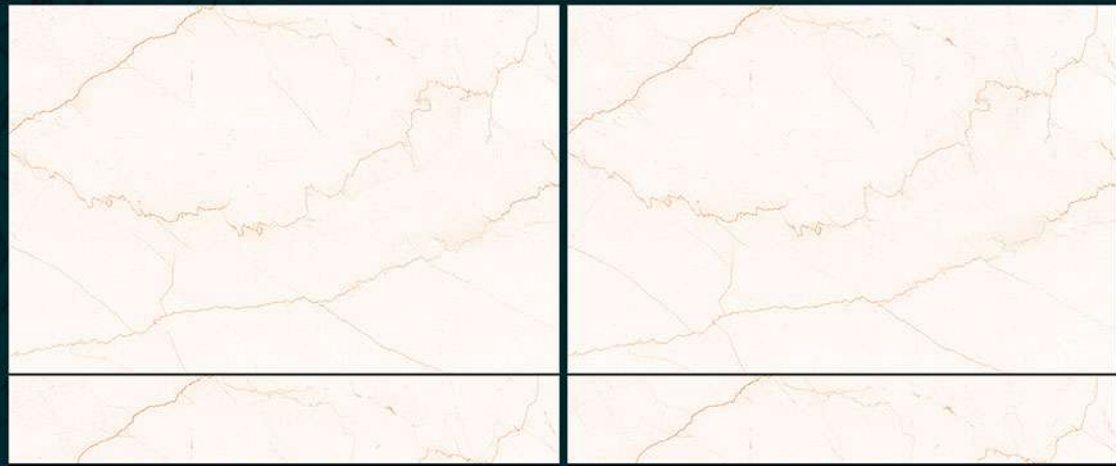

300x450mm
DIGITAL WALL TILES

GLOSSY FINISH

L