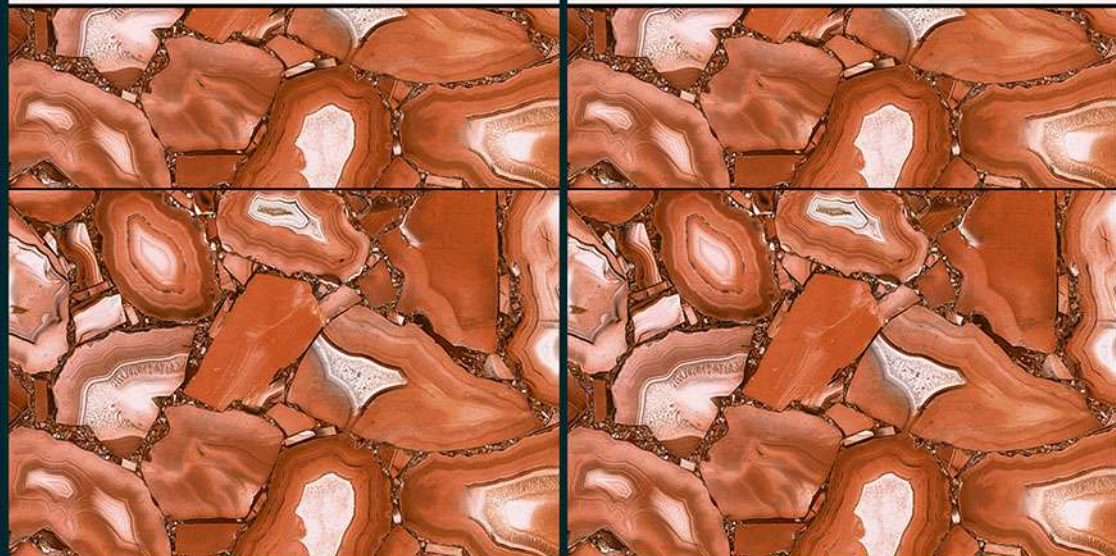

300x450mm
DIGITAL WALL TILES

GLOSSY FINISH

L

HL-3

D

1751