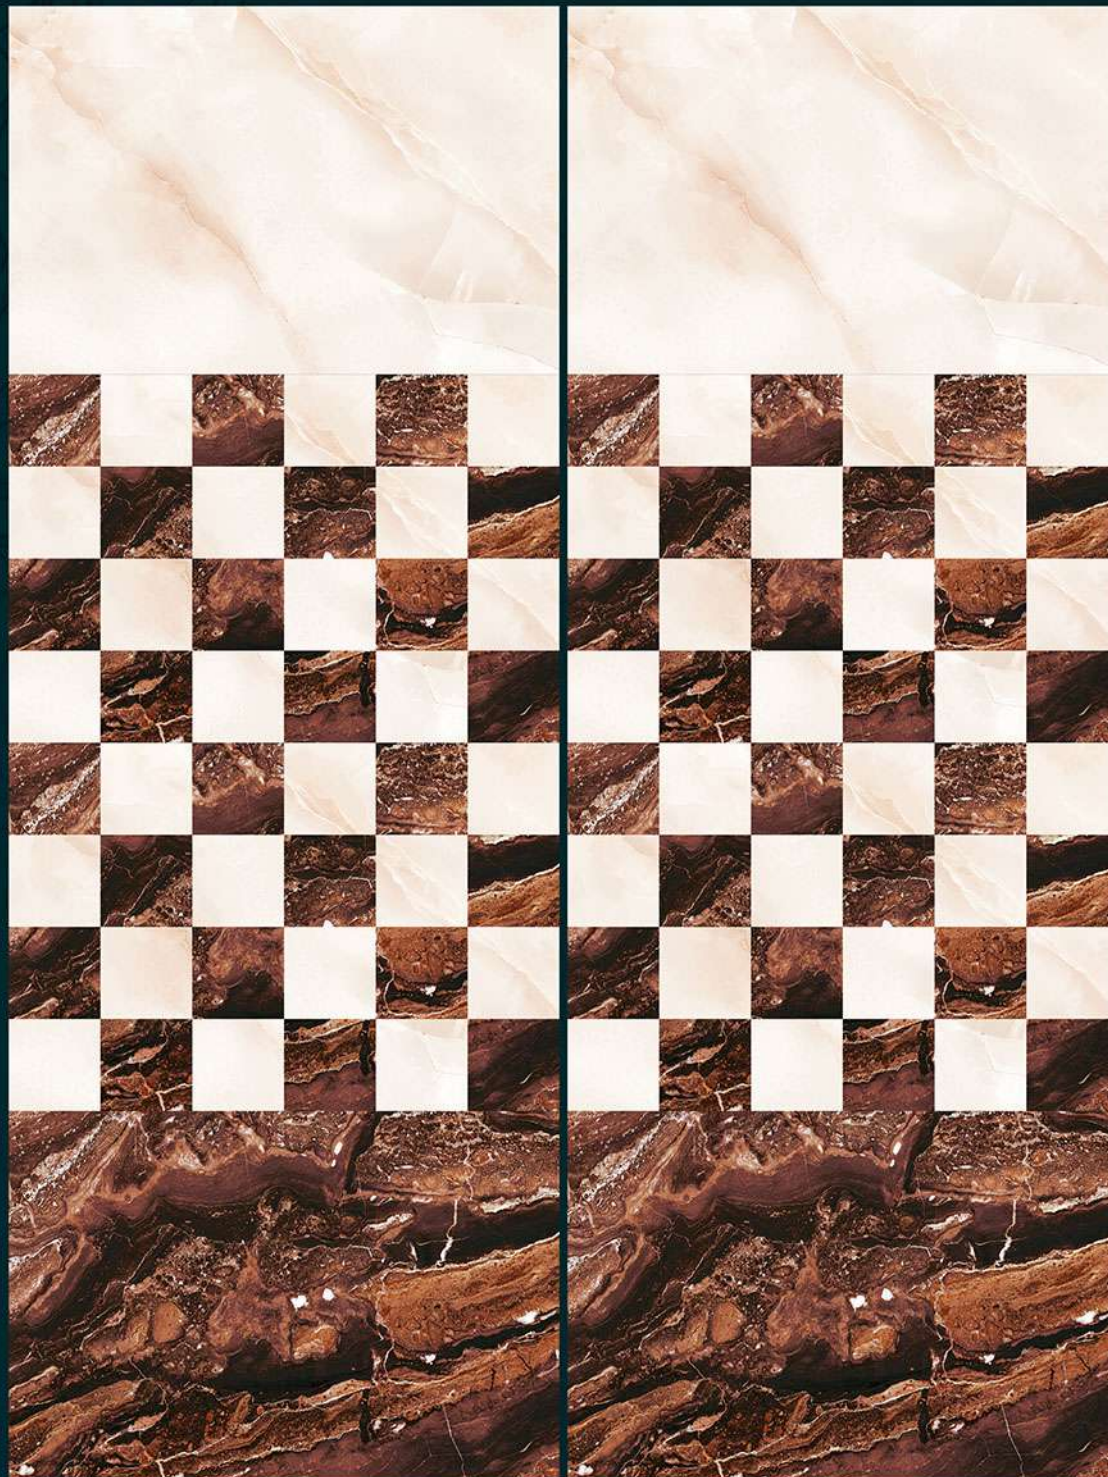

Switch Dream Into Reality

300x450mm
DIGITAL WALL TILES

GLOSSY FINISH

L

HL

D

1748

CEFONE[®]