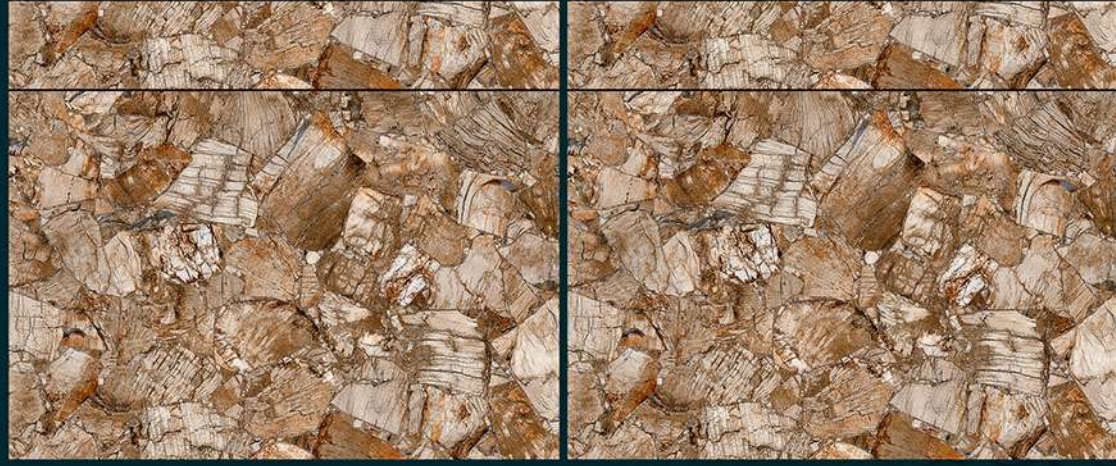

HL-2

D

1752

300x450mm
DIGITAL WALL TILES

GLOSSY FINISH

L

HL-3

D