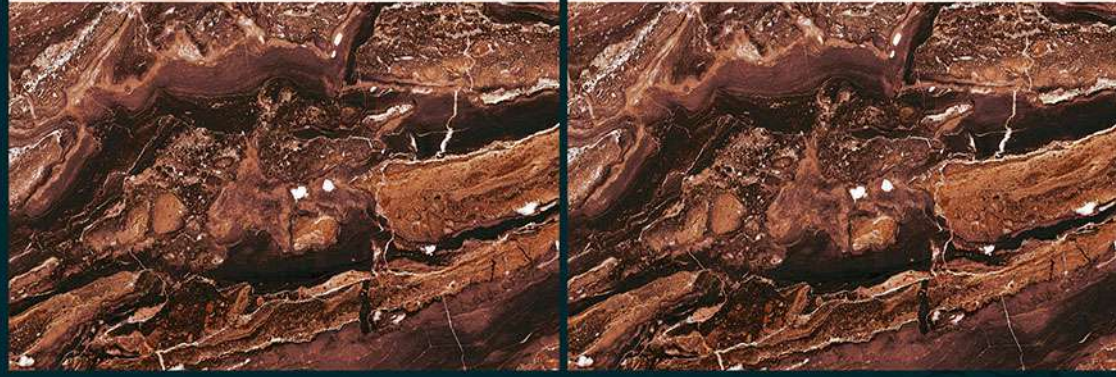

1748

300x450mm
DIGITAL WALL TILES

GLOSSY FINISH

L

HL-4

D

1748

CEFONE[®]