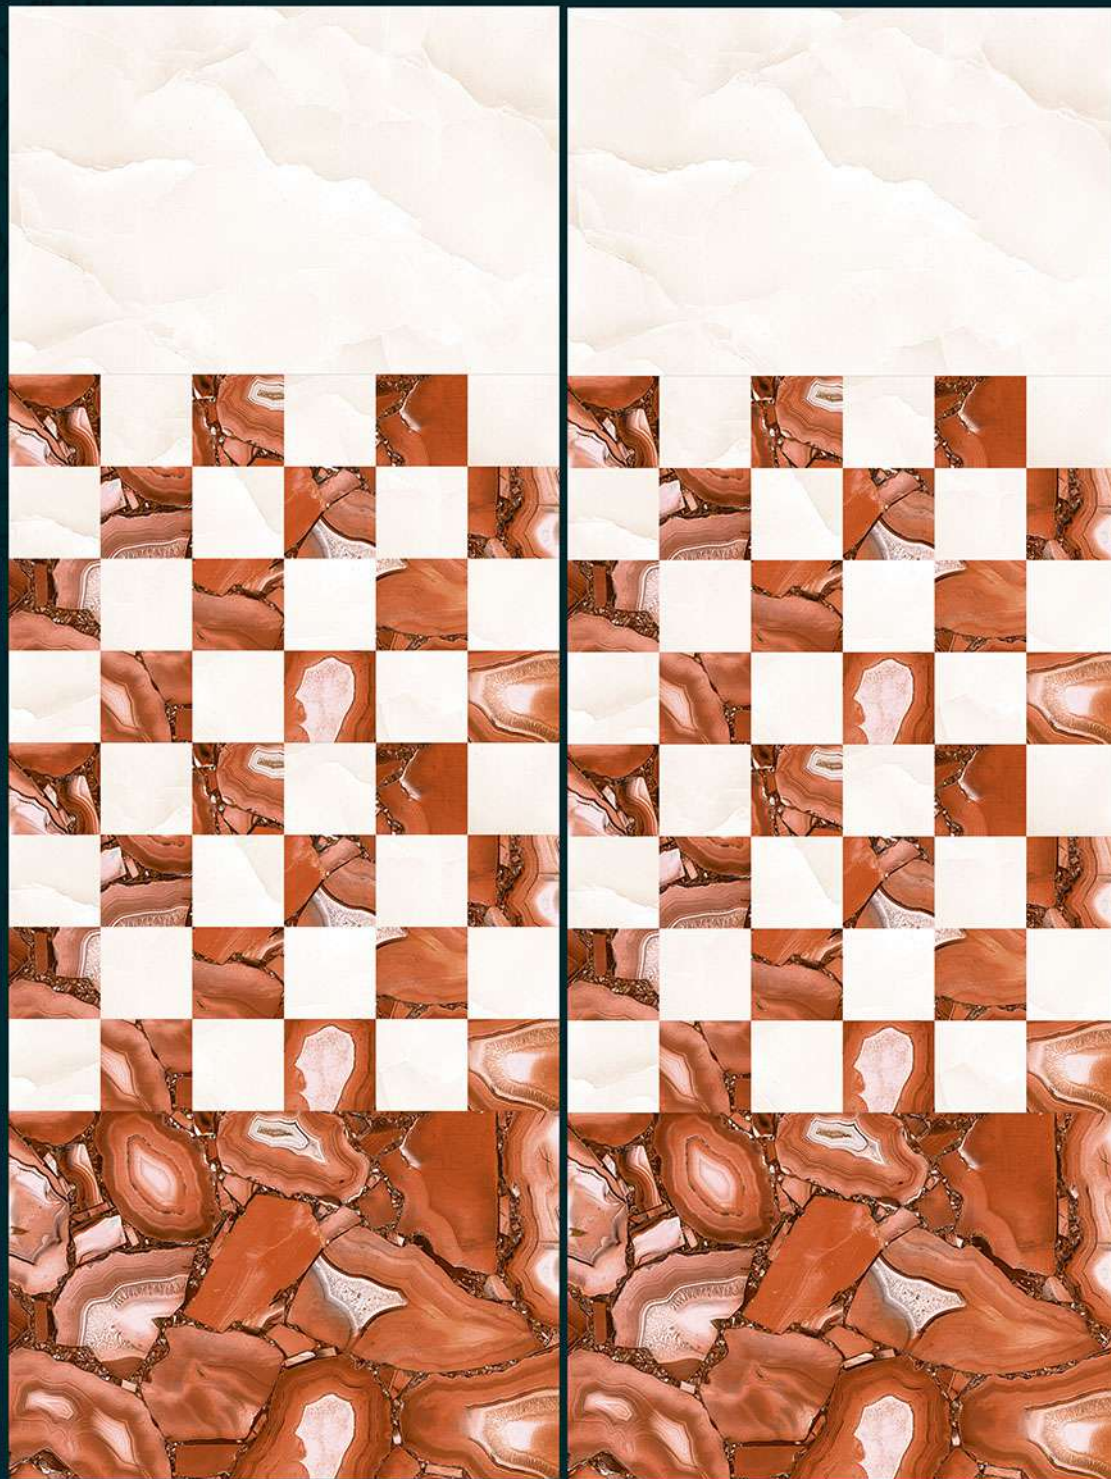

CEFONE®

Switch Dream Into Reality

300x450mm
DIGITAL WALL TILES

GLOSSY FINISH

L

HL

D

1751