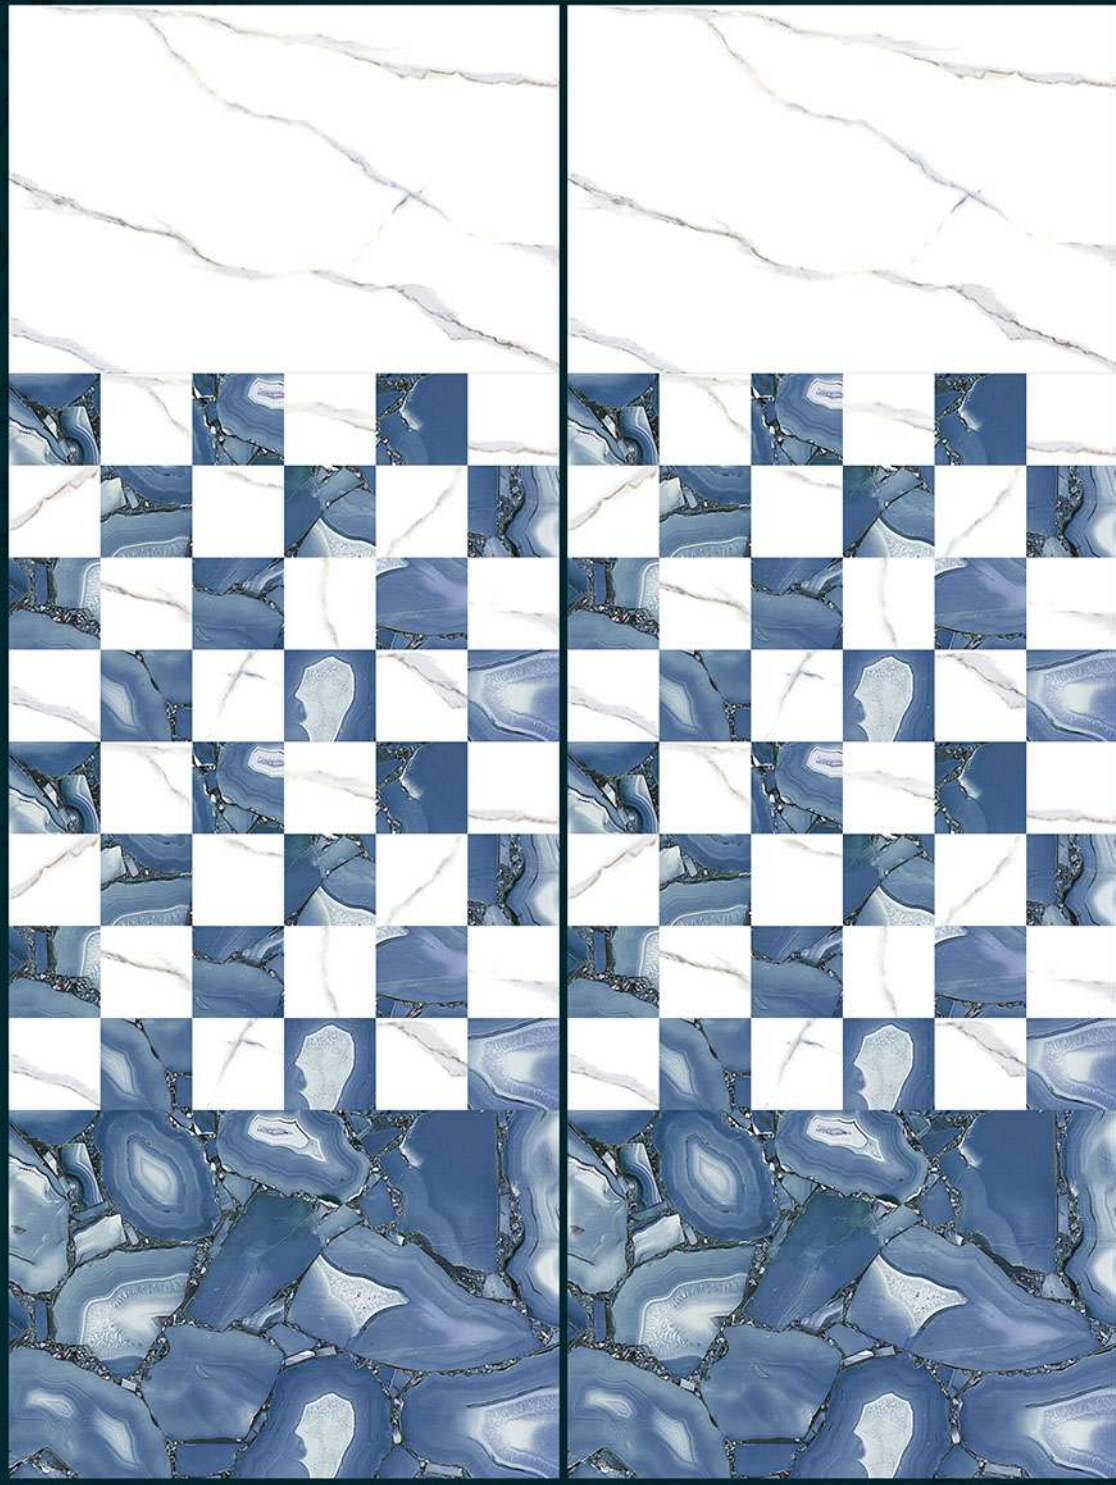

1750

CEFONE[®]

Switch Dream Into Reality

300x450mm
DIGITAL WALL TILES

GLOSSY FINISH

L

HL

D