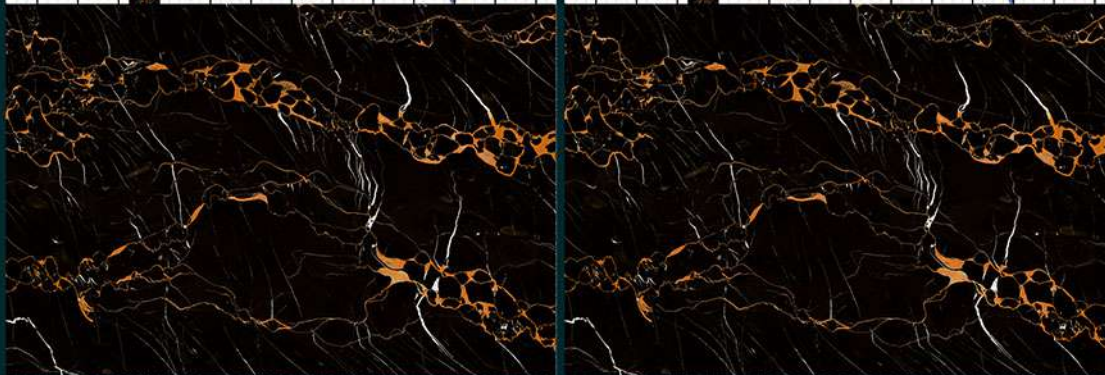

# CEFONE<sup>®</sup>

Switch Dream Into Reality

**300x450mm**  
DIGITAL WALL TILES

**GLOSSY FINISH**

L

HL

D

1711