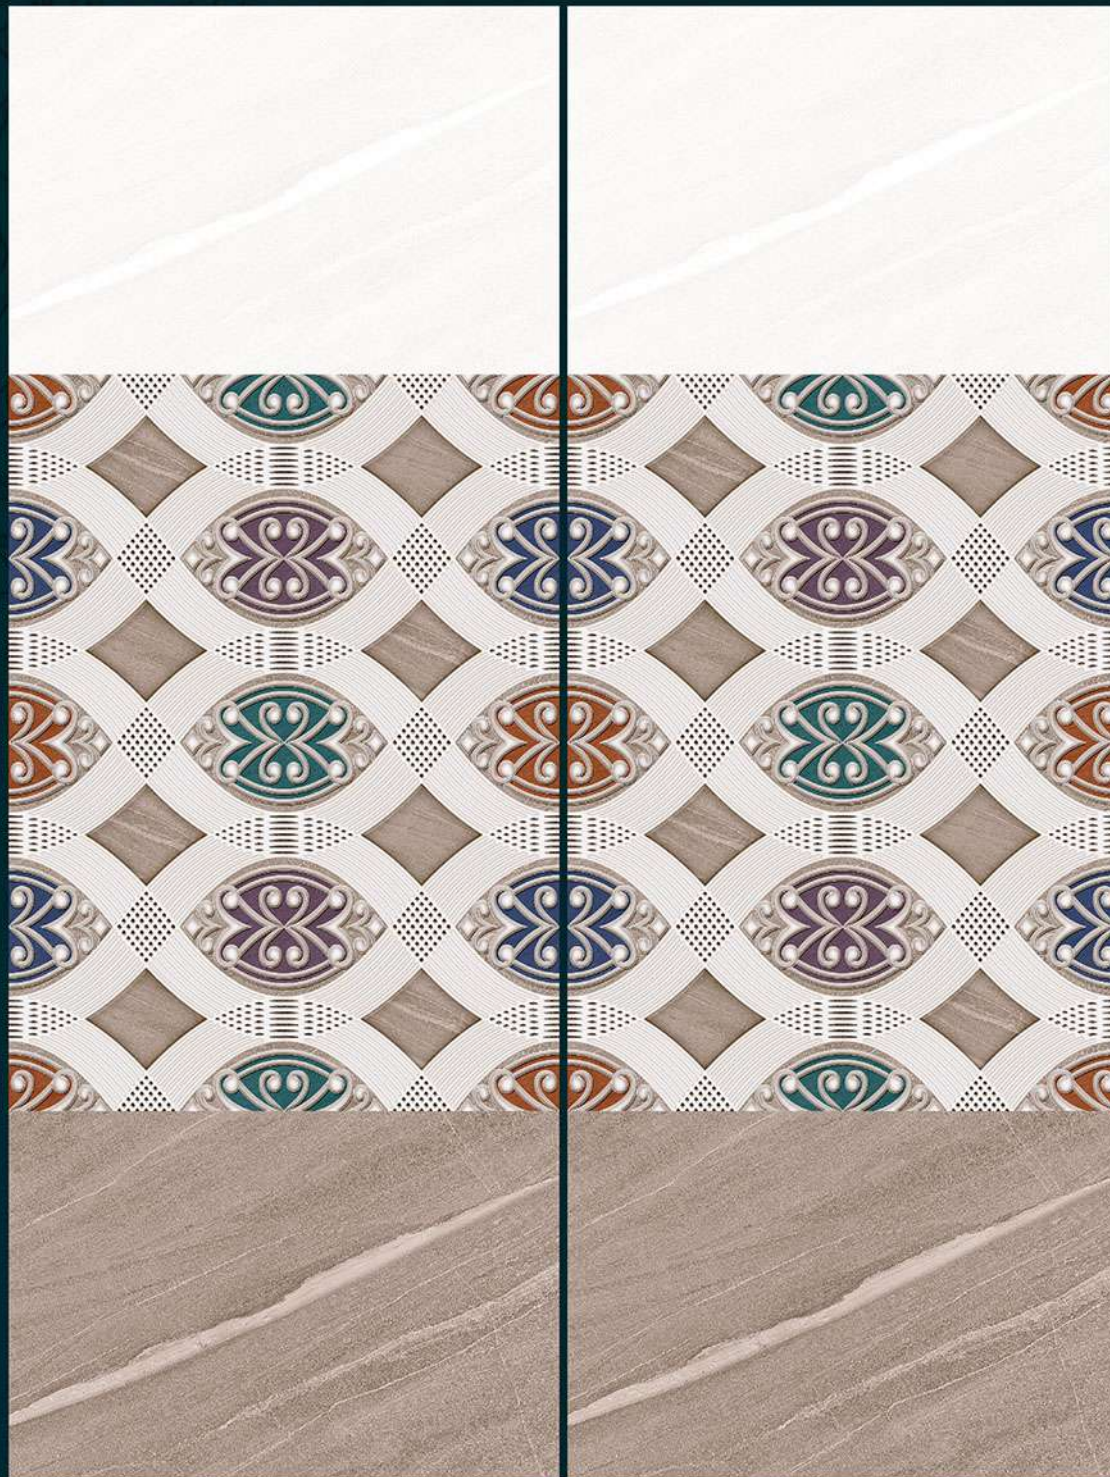

300x450mm
DIGITAL WALL TILES

GLOSSY FINISH

L

HL

D

1724