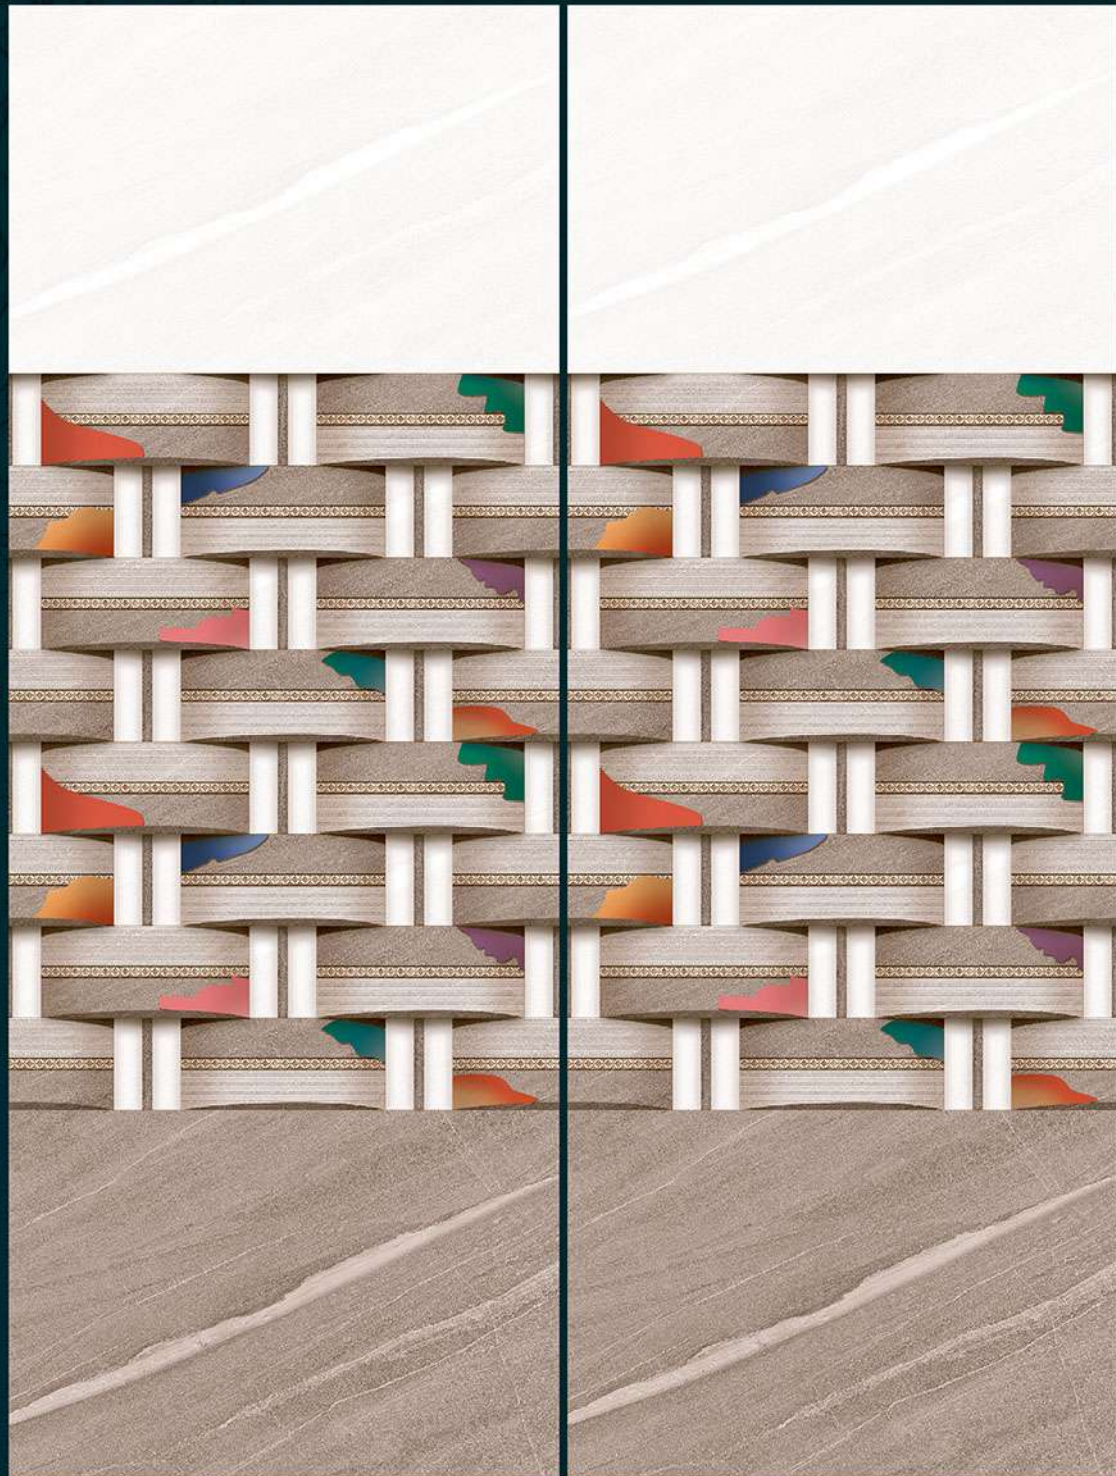

300x450mm
DIGITAL WALL TILES

GLOSSY FINISH

L

HL-2

D

1724