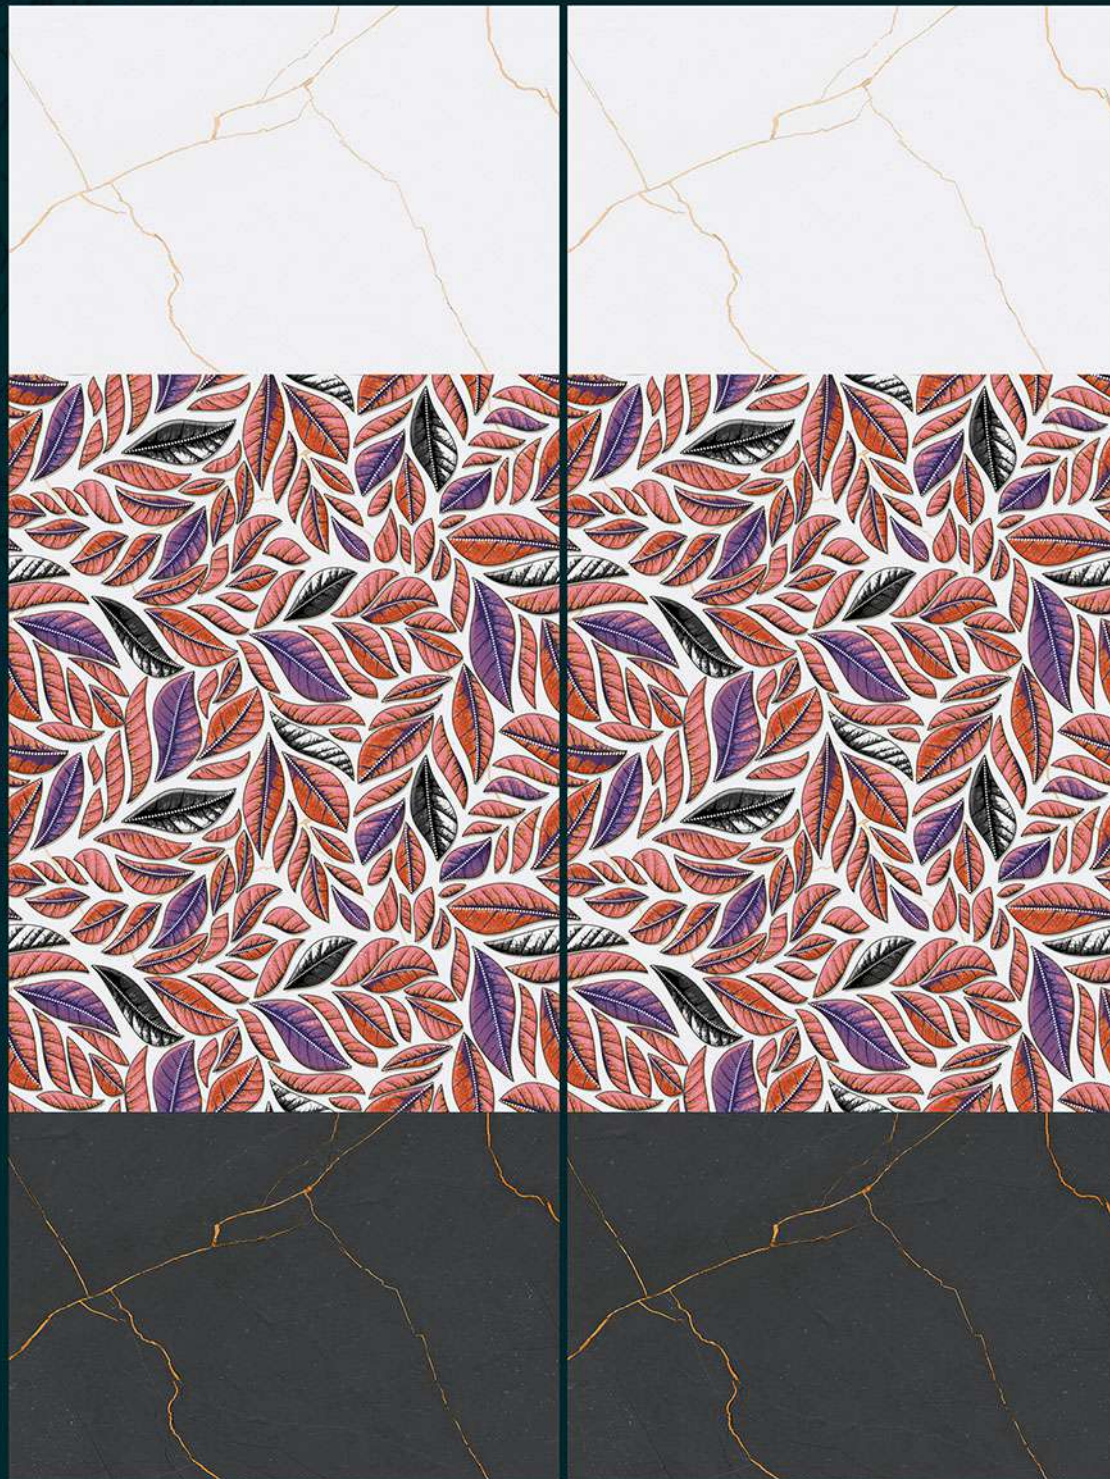

# CEFONE®

Switch Dream Into Reality

300x450mm  
DIGITAL WALL TILES

GLOSSY FINISH

✉ info@cefone.com

L

HL

D