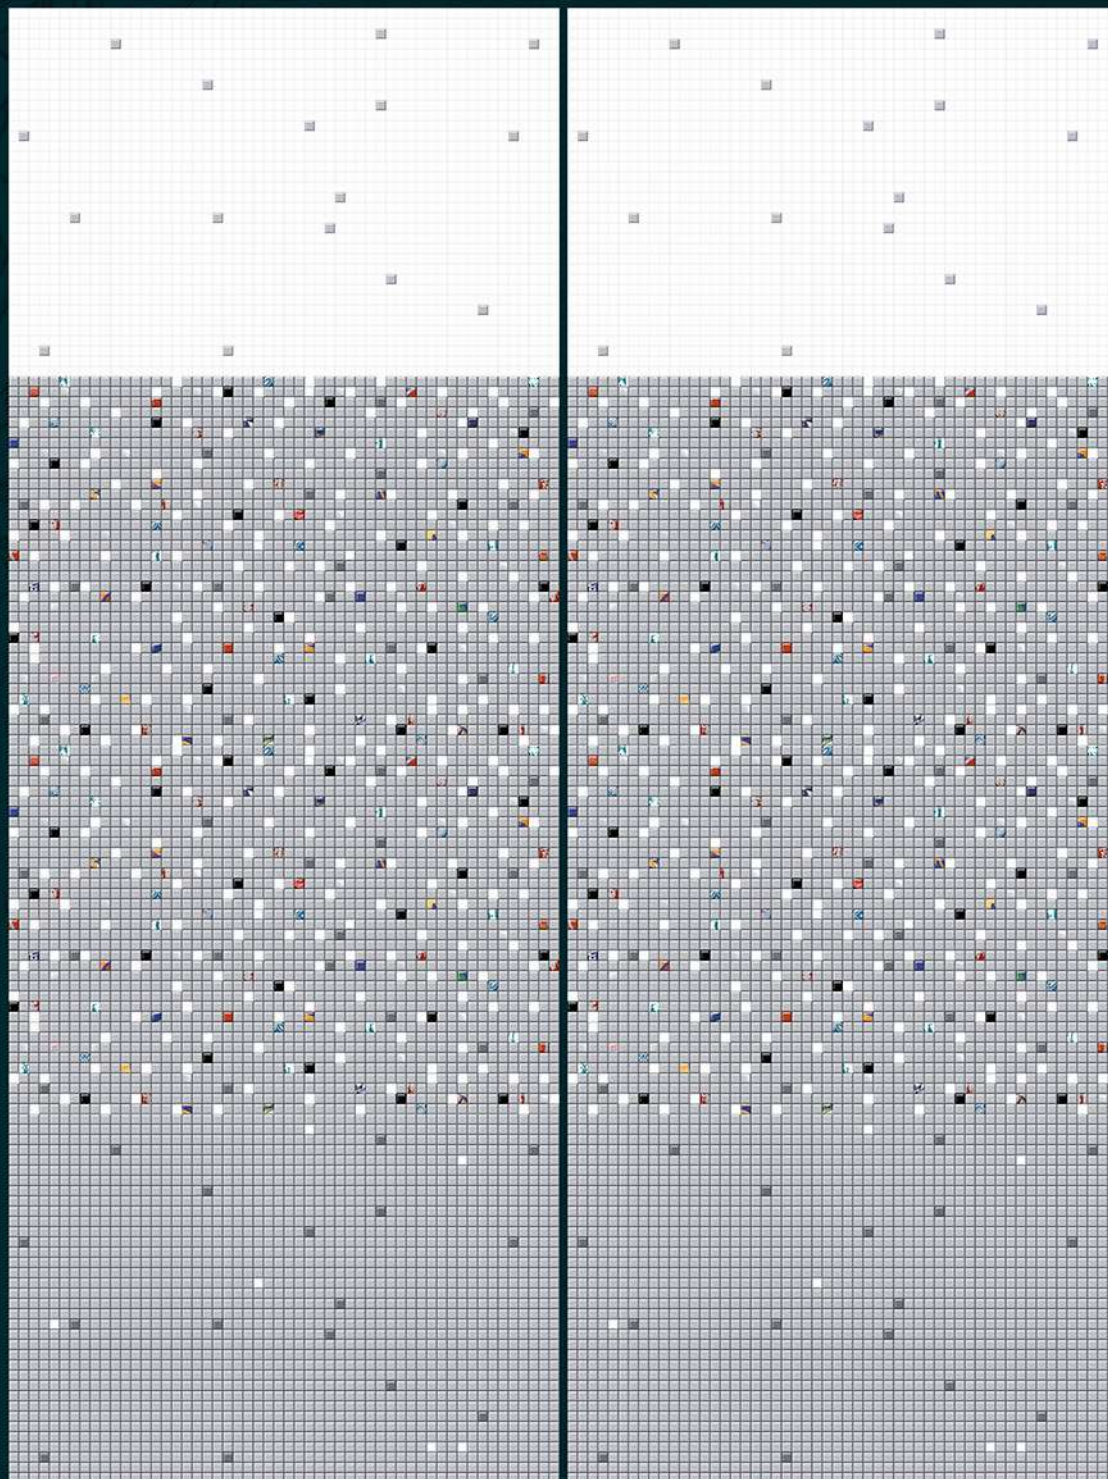

# CEFONE<sup>®</sup>

Switch Dream Into Reality

300x450mm  
DIGITAL WALL TILES

GLOSSY FINISH

✉ [info@cefone.com](mailto:info@cefone.com)

L

HL

D