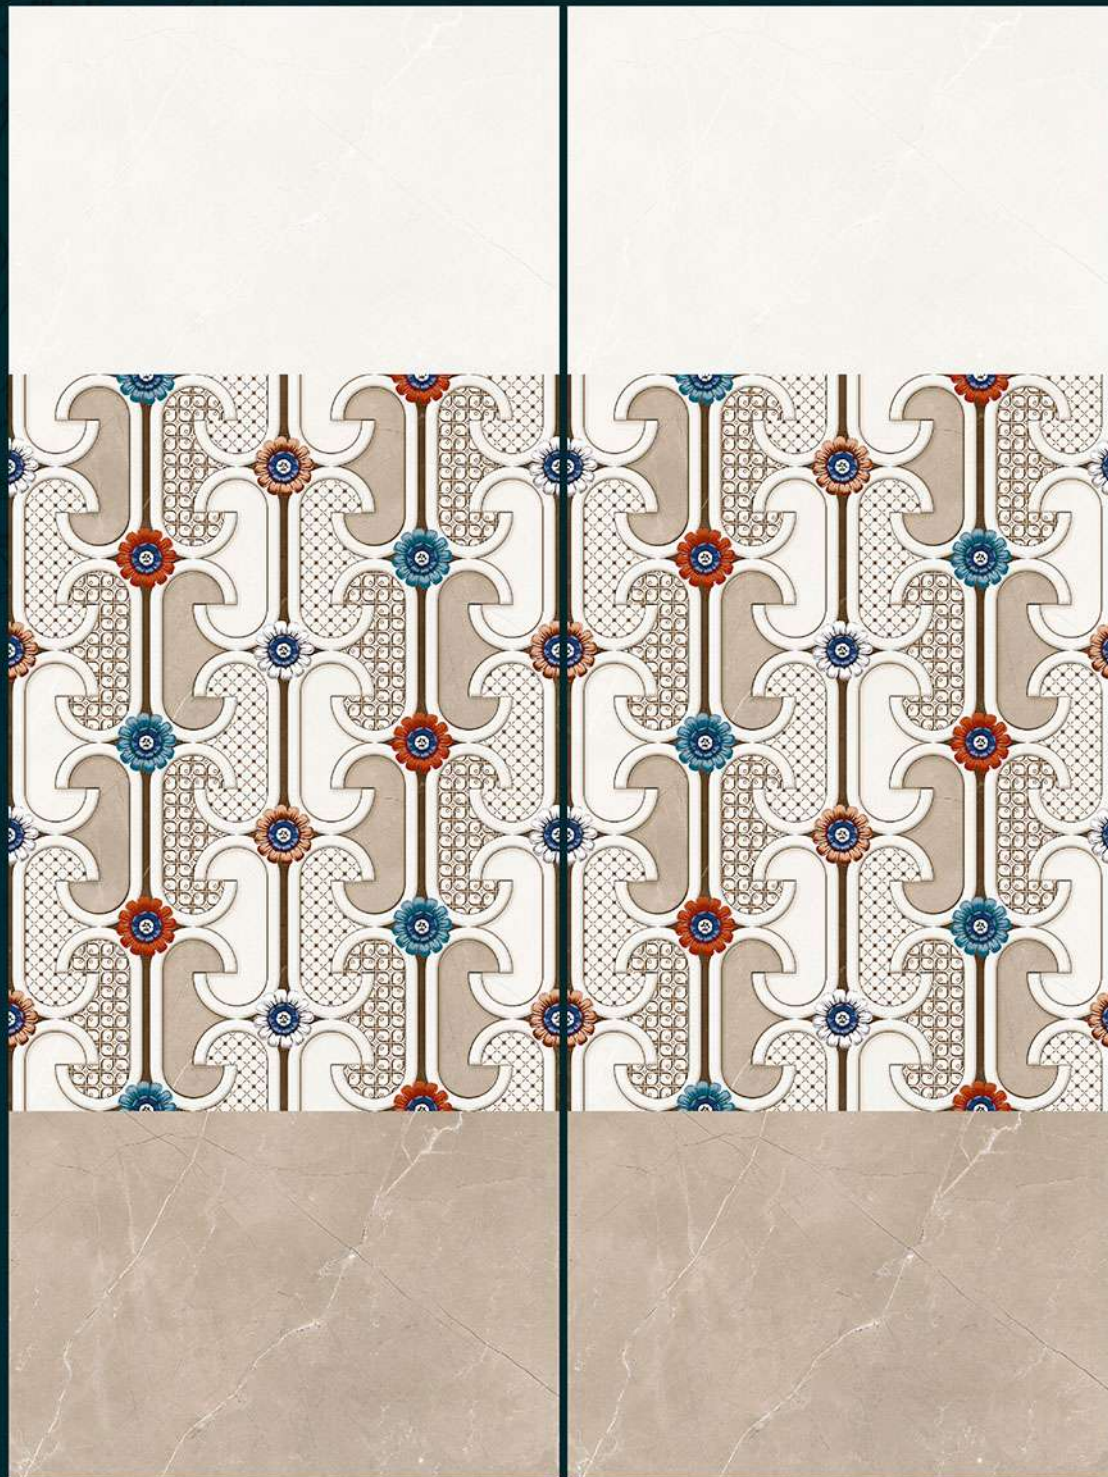

# CEFONE<sup>®</sup>

Switch Dream Into Reality

**300x450mm**  
DIGITAL WALL TILES

**GLOSSY FINISH**

L

HL

D

**1723**