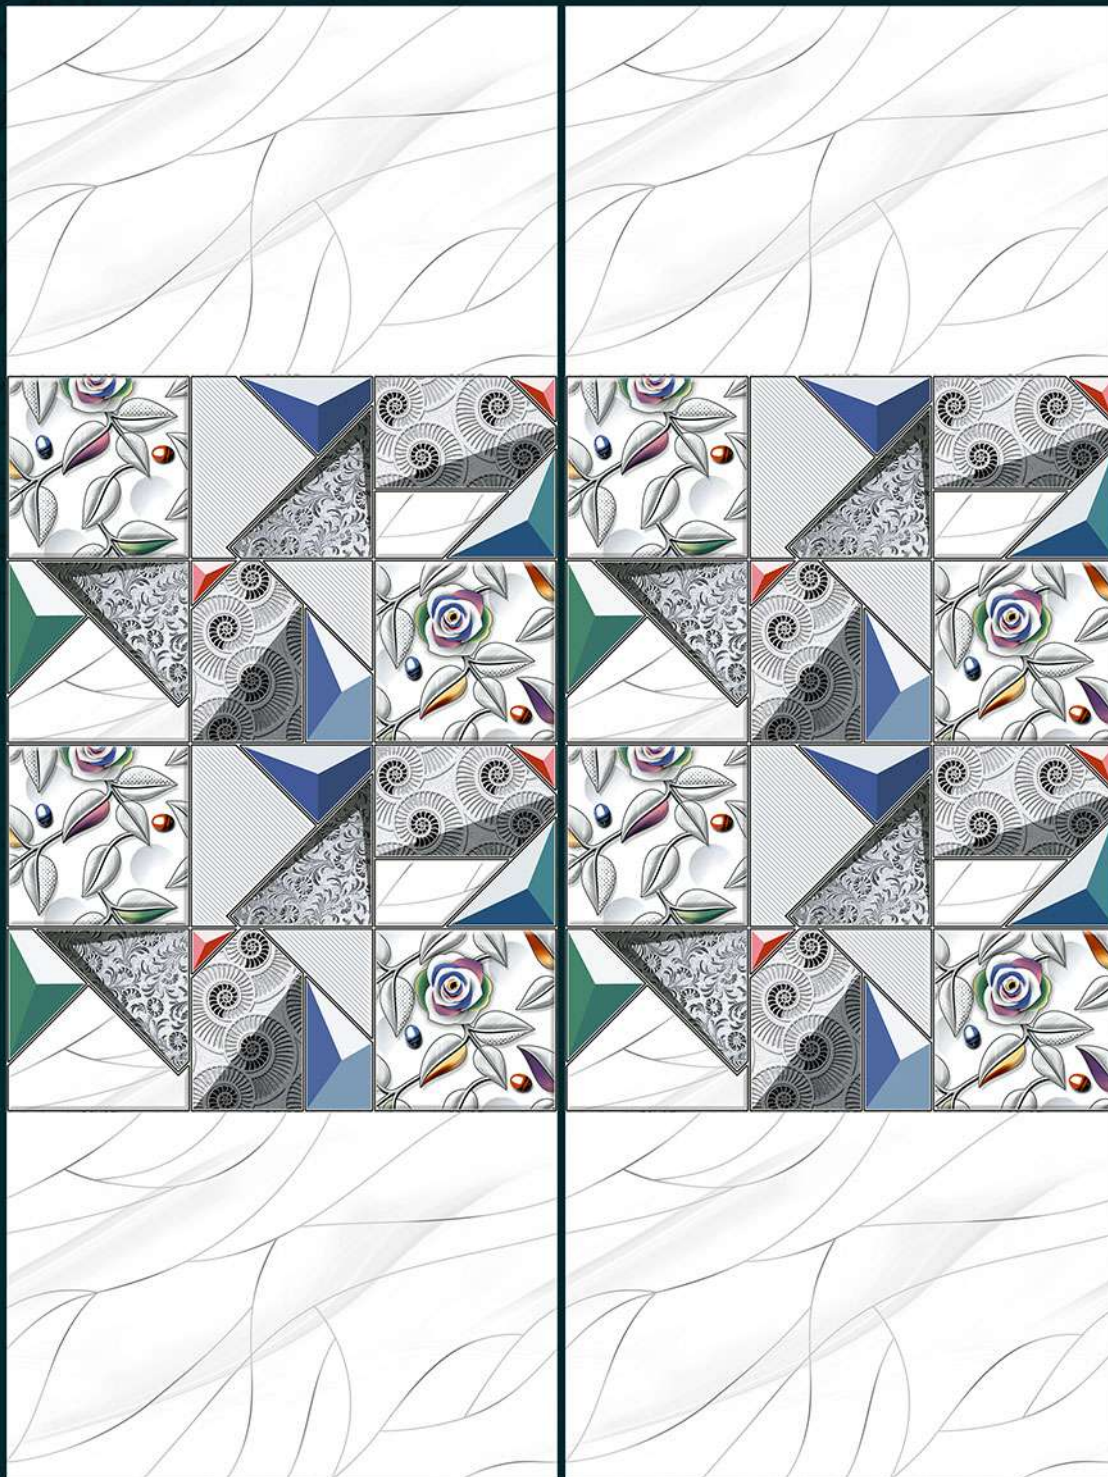

# CEFONE®

Switch Dream Into Reality

300x450mm  
DIGITAL WALL TILES

GLOSSY FINISH

✉ info@cefone.com

L

HL

L