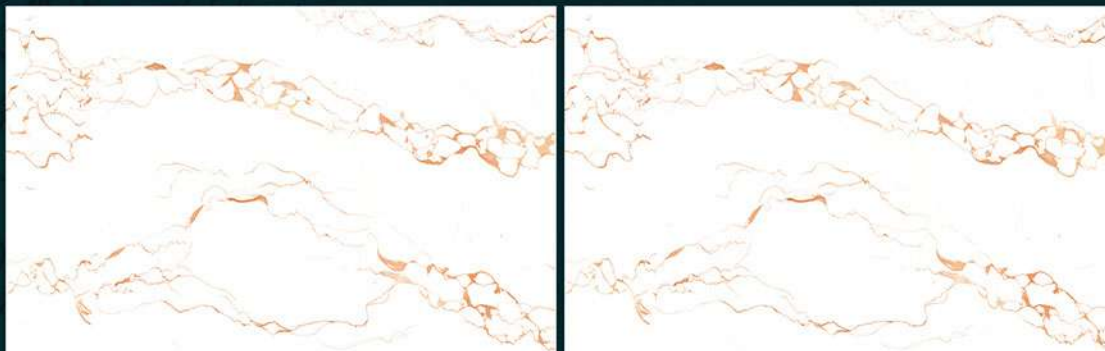

# CEFONE<sup>®</sup>

Switch Dream Into Reality

**300x450mm**  
DIGITAL WALL TILES

**GLOSSY FINISH**

L

HL

D

1711