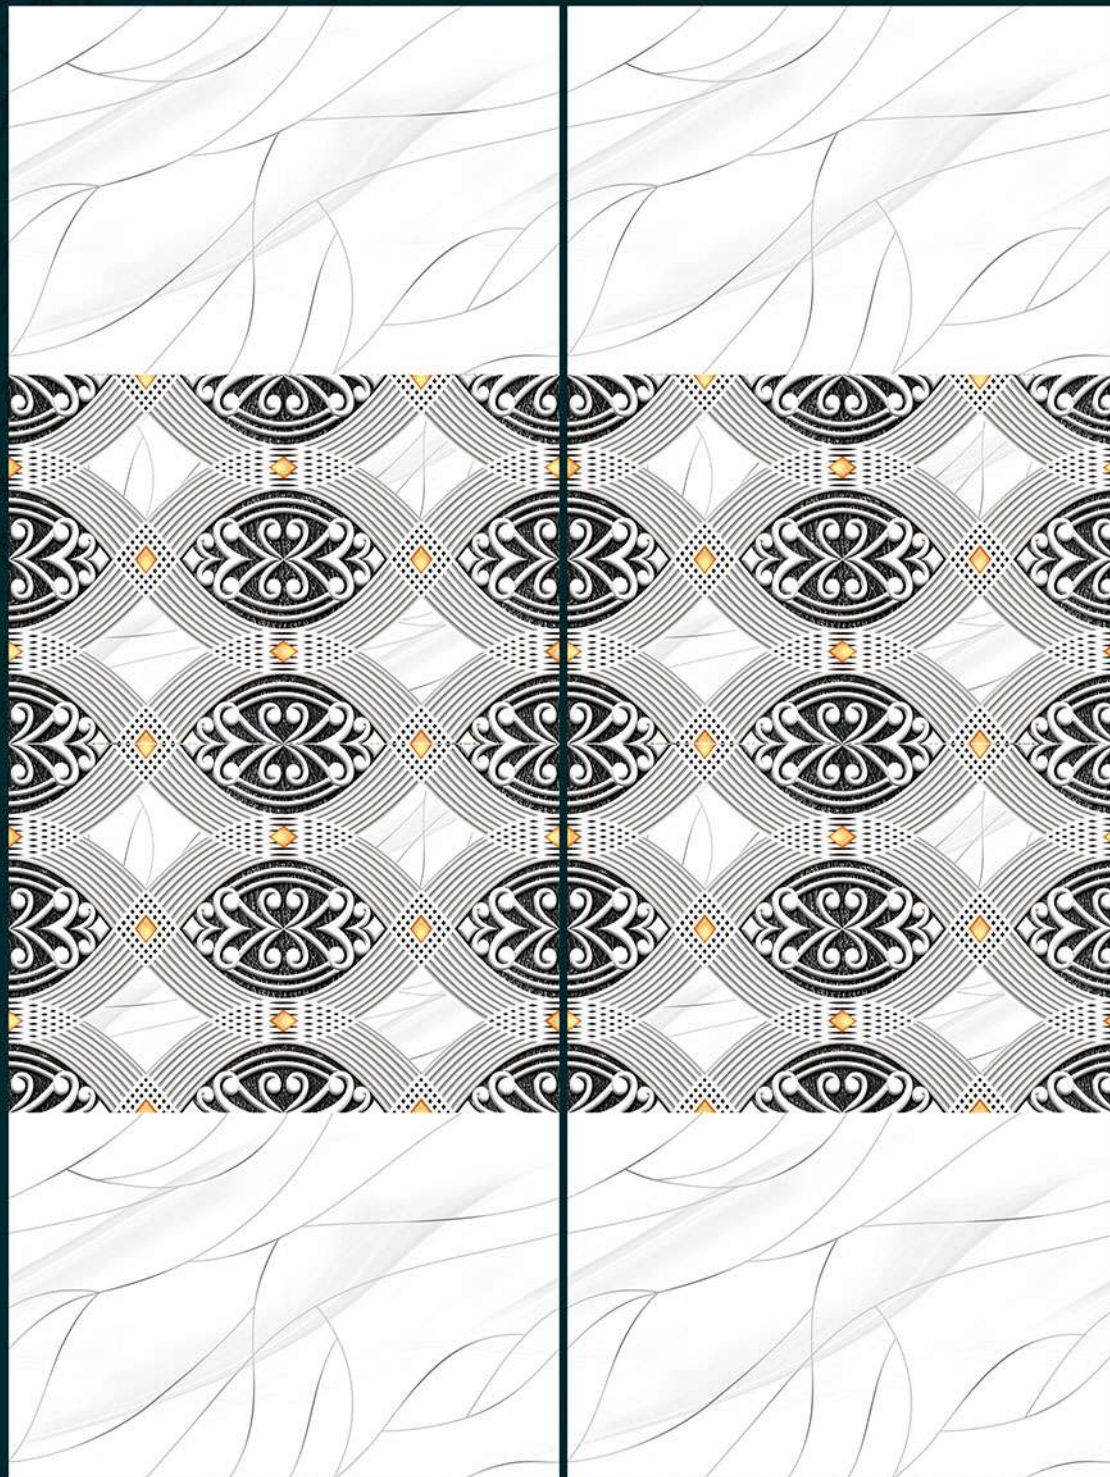

# CEFONE<sup>®</sup>

Switch Dream Into Reality

300x450mm  
DIGITAL WALL TILES

**GLOSSY FINISH**

✉ [info@cefone.com](mailto:info@cefone.com)

L

HL-2

L