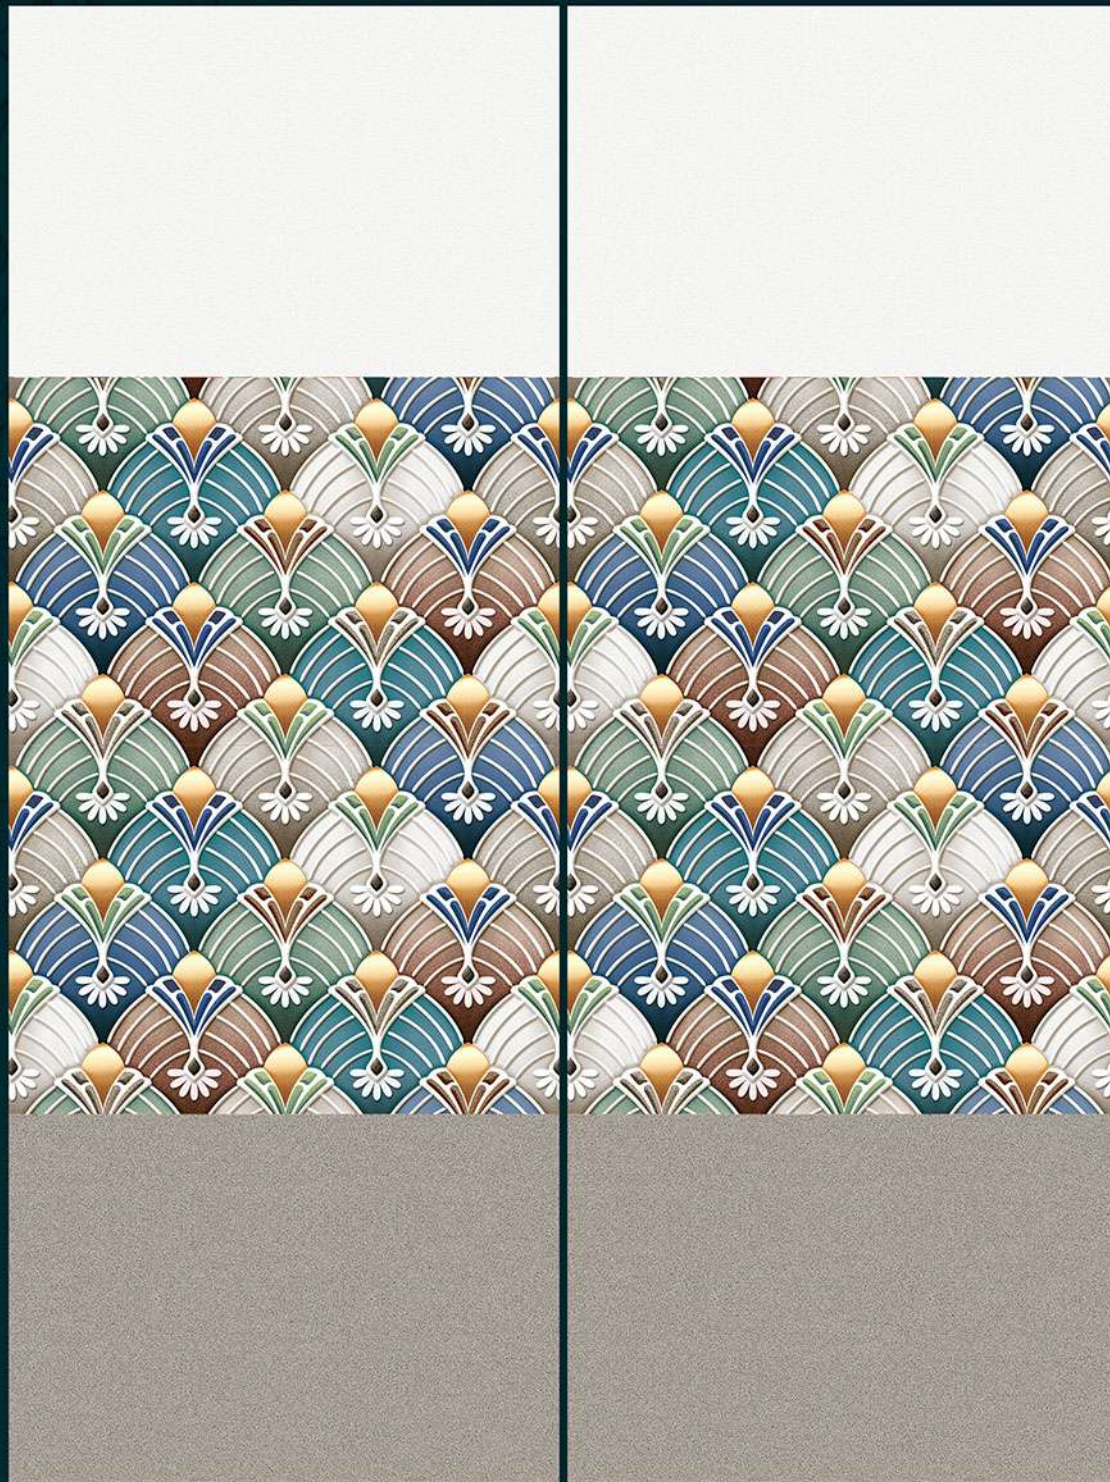

# CEFONE<sup>®</sup>

Switch Dream Into Reality

300x450mm  
DIGITAL WALL TILES

GLOSSY FINISH

✉ [info@cefone.com](mailto:info@cefone.com)

L

HL

D