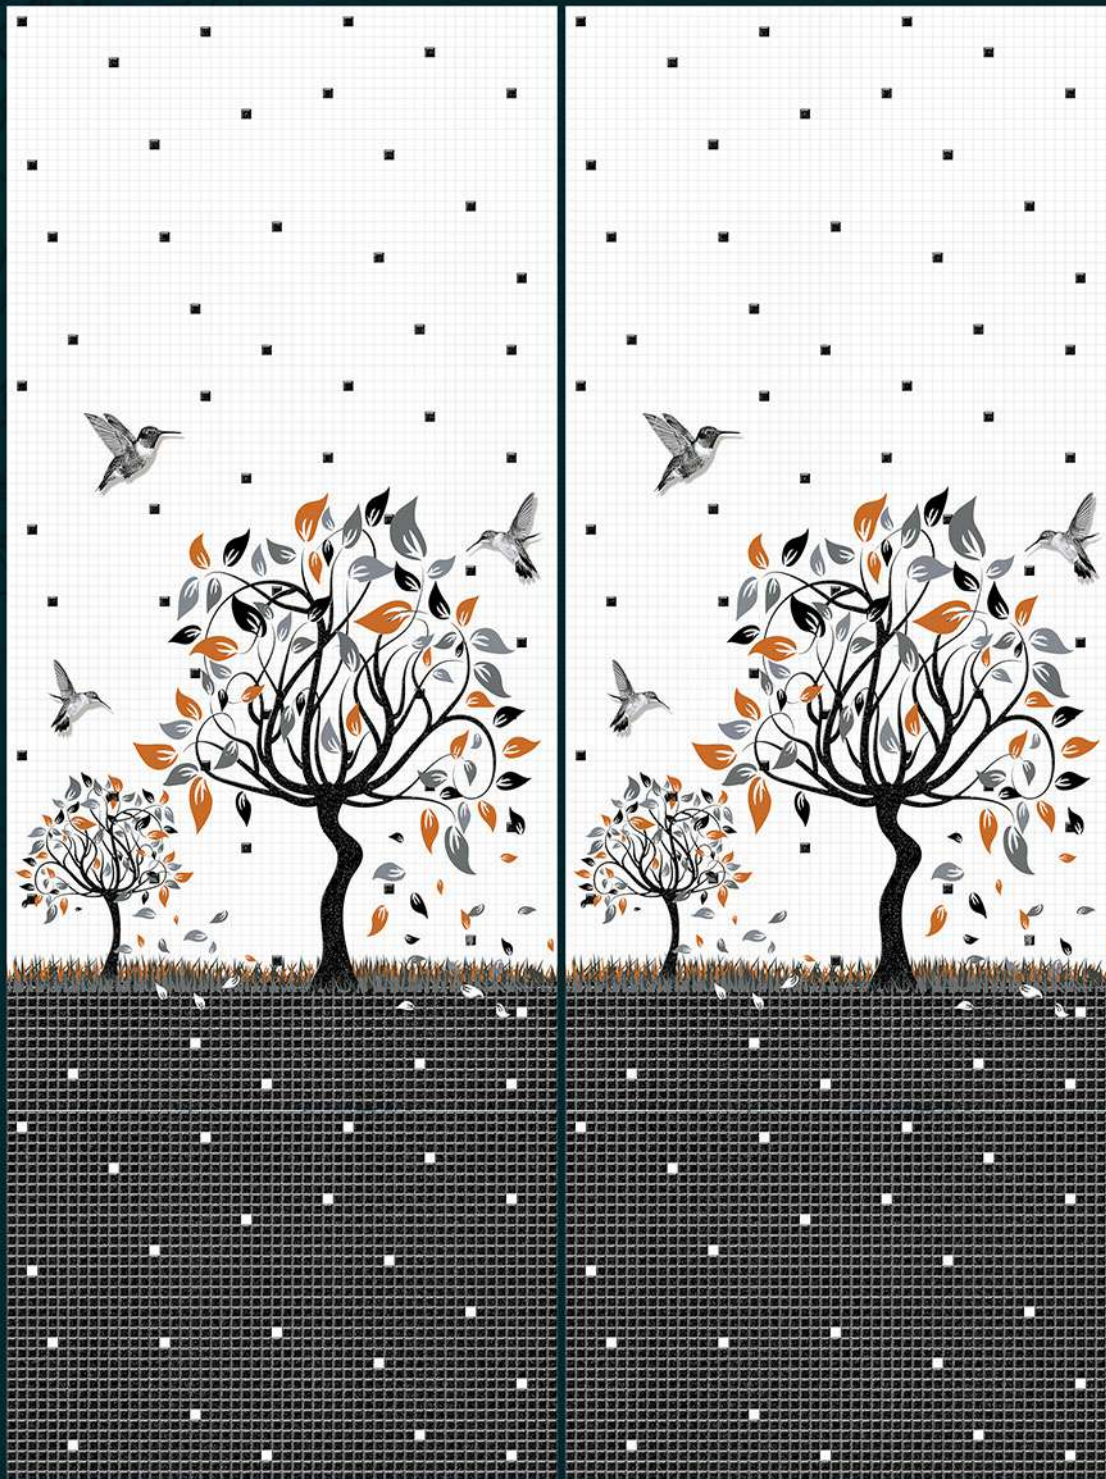

# CEFONE®

Switch Dream Into Reality

**300x450mm**  
DIGITAL WALL TILES

**GLOSSY FINISH**

L

HL

D

1709