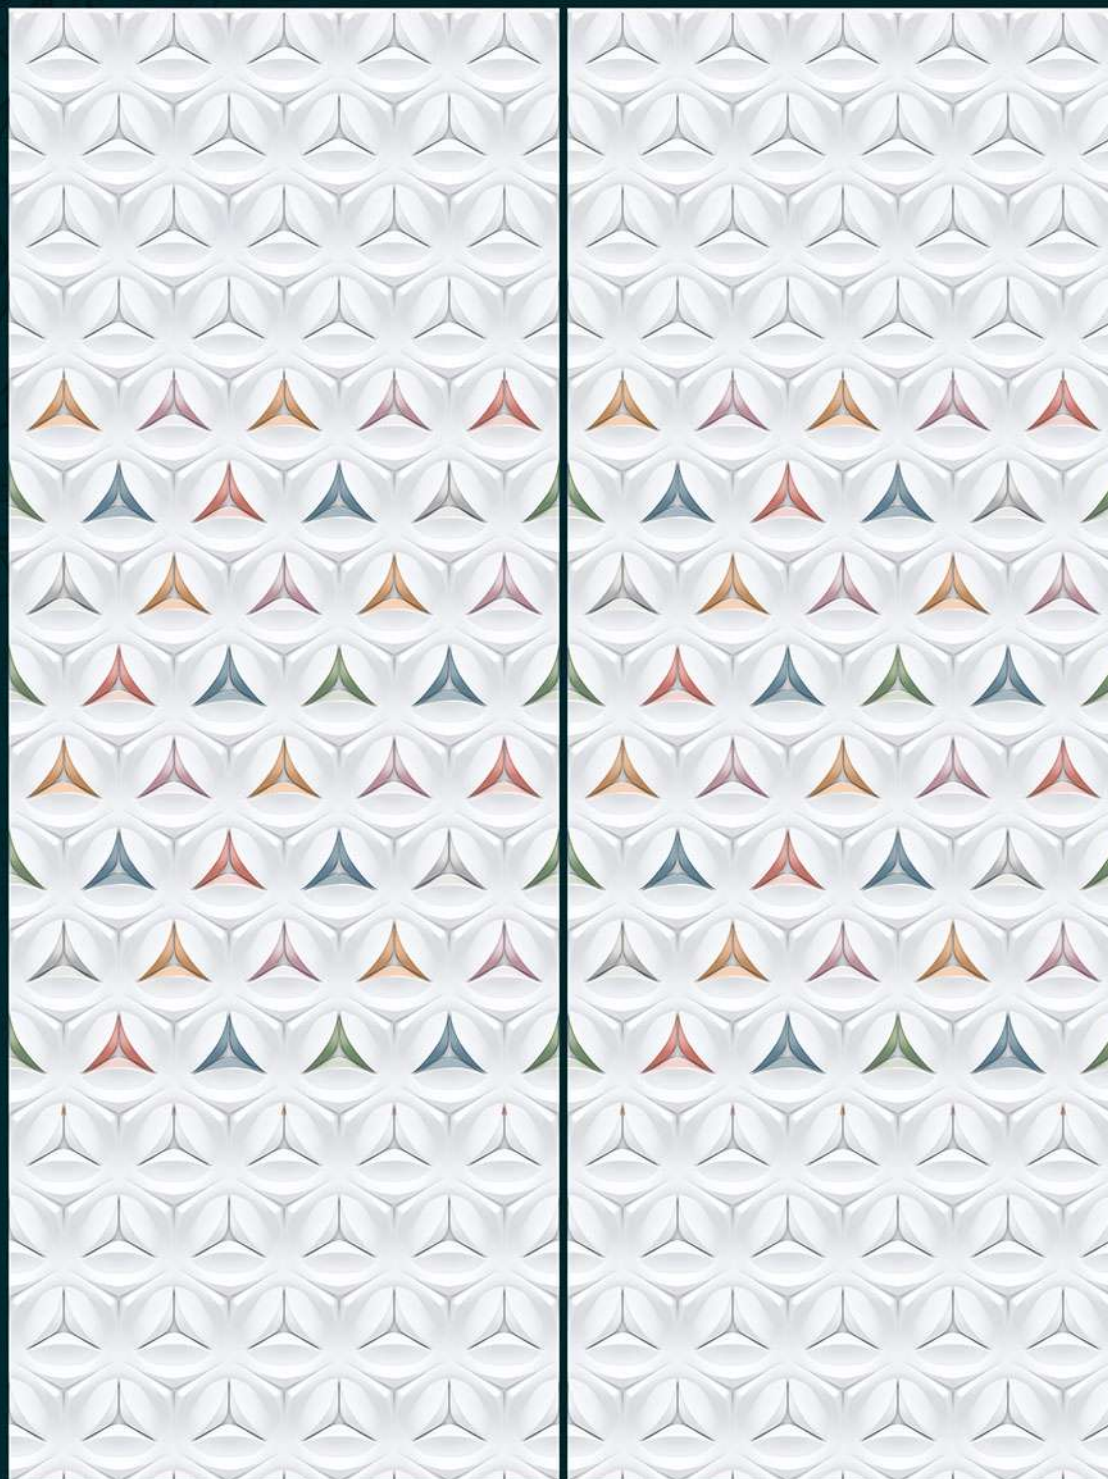

# CEFONE<sup>®</sup>

Switch Dream Into Reality

**300x450mm**  
DIGITAL WALL TILES

**GLOSSY FINISH**

L

HL

L

1706