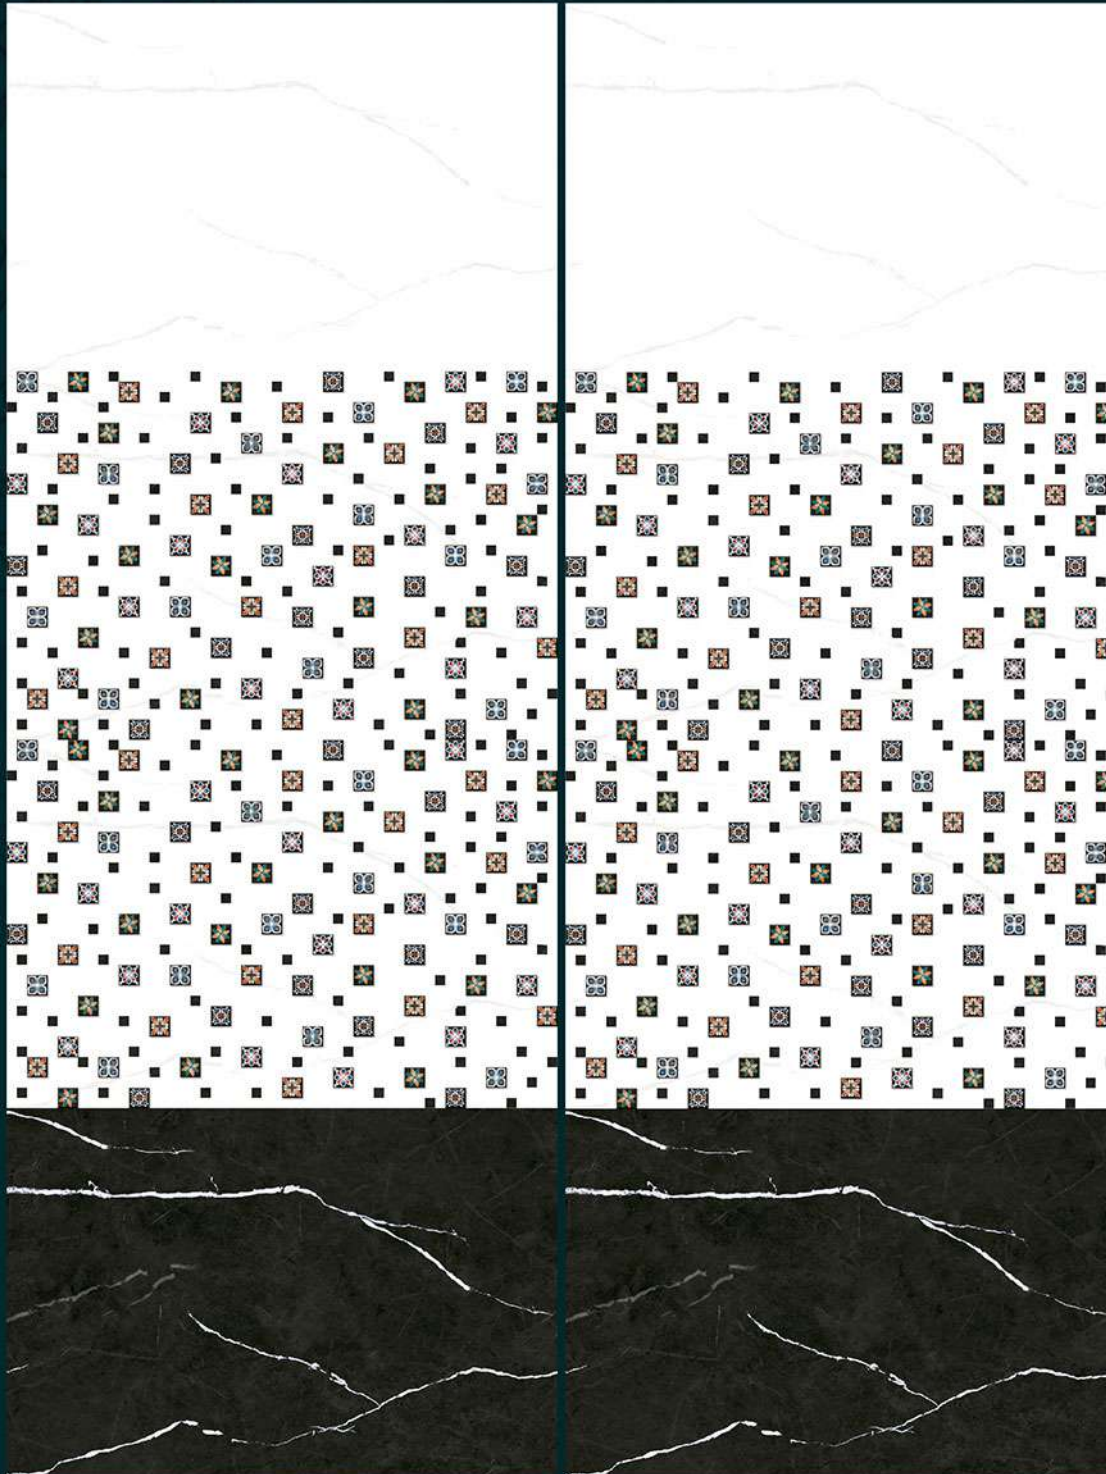

300x450mm
DIGITAL WALL TILES

GLOSSY FINISH

L

HL

D

1726