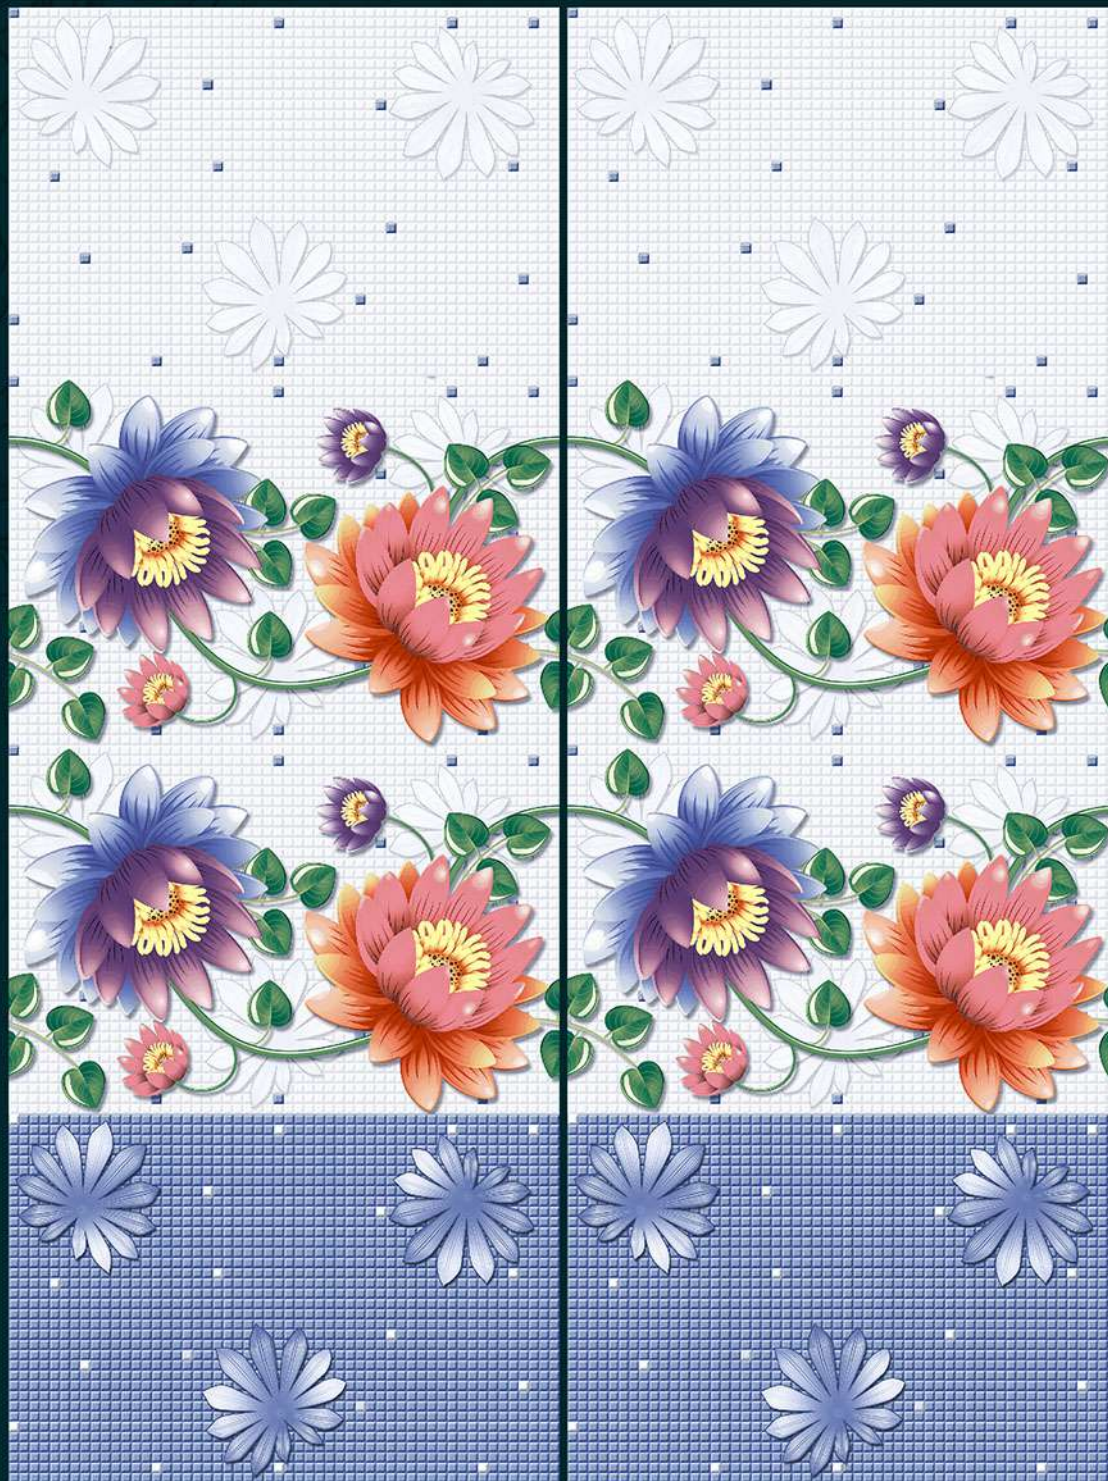

1691

Switch Dream Into Reality

300x450mm  
DIGITAL WALL TILES

GLOSSY FINISH

✉ info@cefone.com

L

HL

D