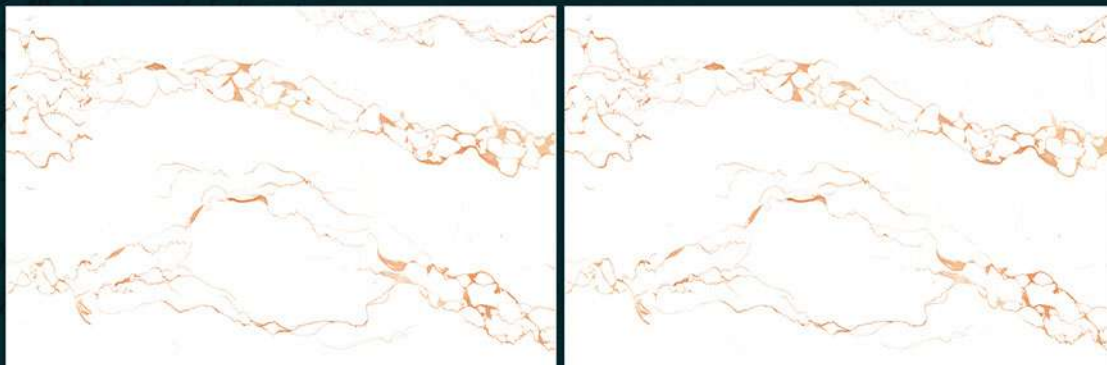

# CEFONE<sup>®</sup>

Switch Dream Into Reality

**300x450mm**  
DIGITAL WALL TILES

**GLOSSY FINISH**

L

HL-2

D

1711