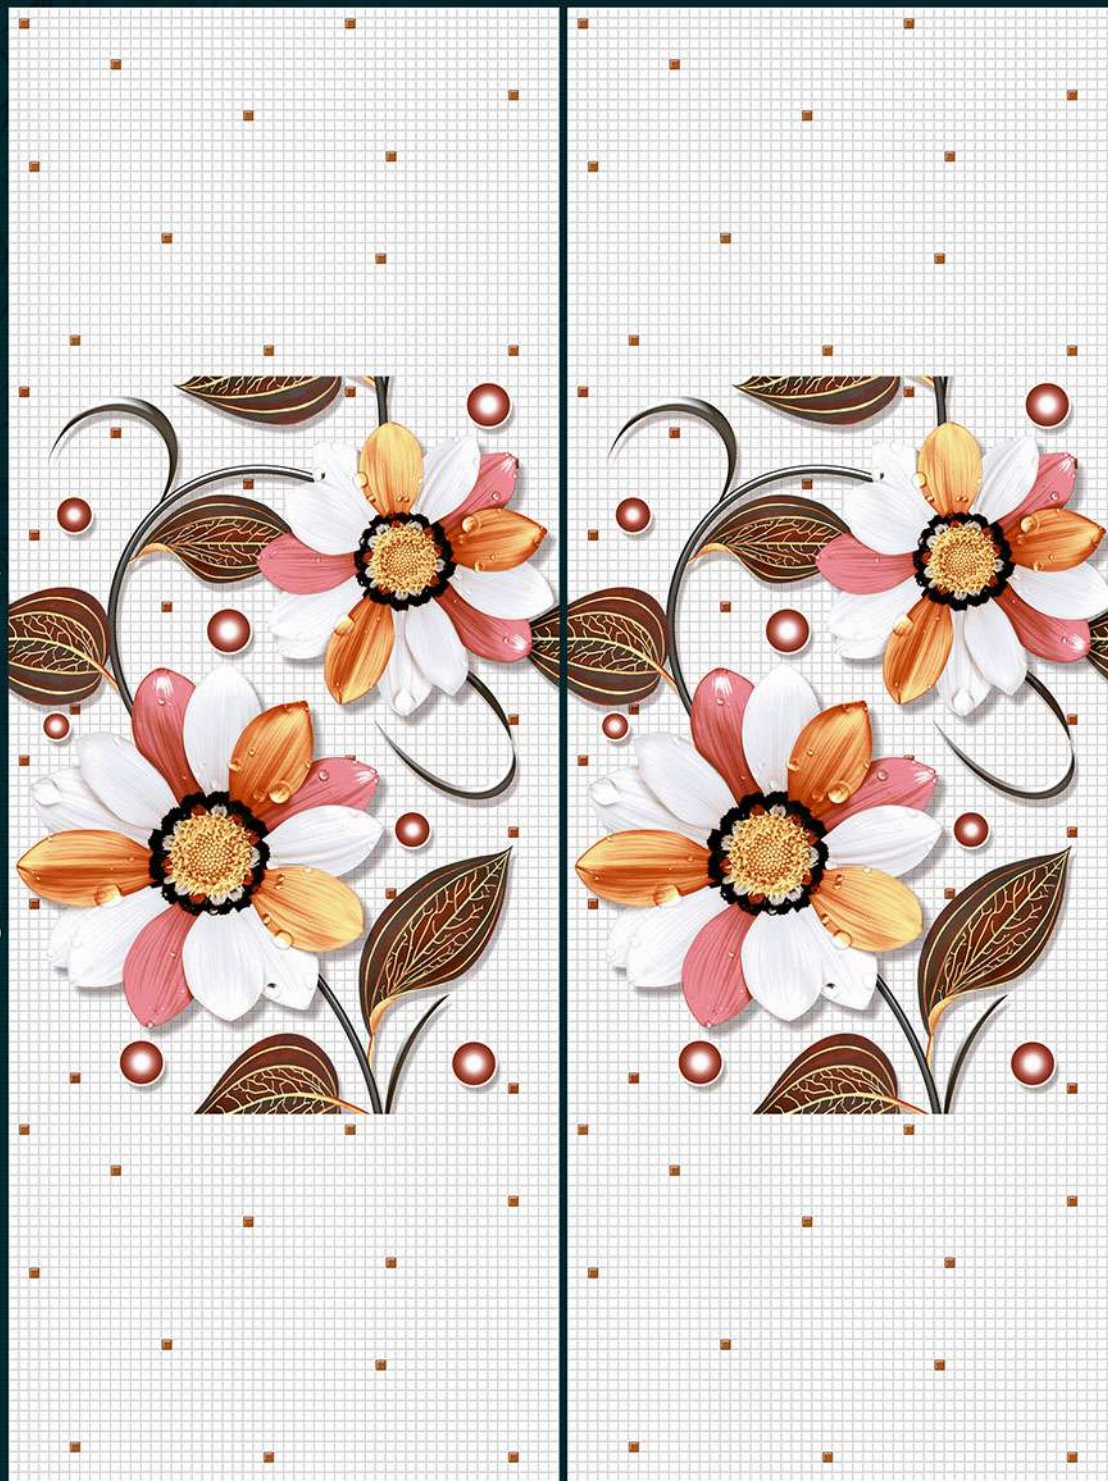

CEFONE®

Switch Dream Into Reality

300x450mm
DIGITAL WALL TILES

GLOSSY FINISH

✉ info@cefone.com

L

HL-A

HL-B

D

1700