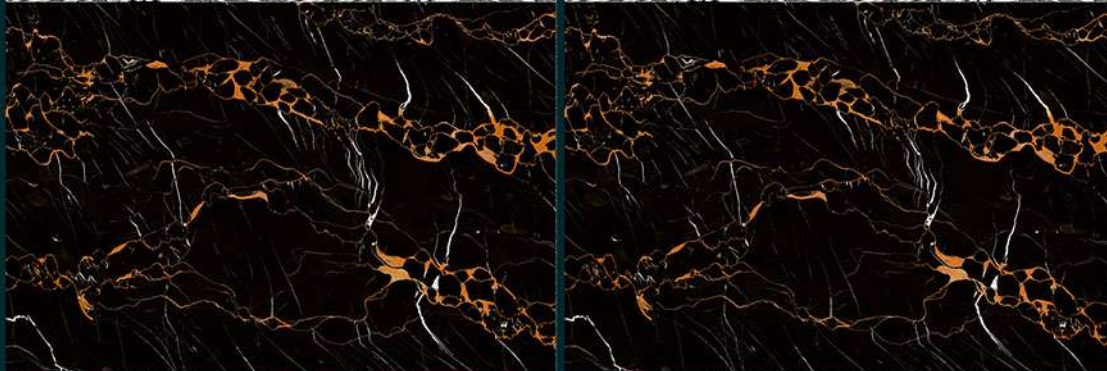

# CEFONE<sup>®</sup>

Switch Dream Into Reality

**300x450mm**  
DIGITAL WALL TILES

**GLOSSY FINISH**

L

HL-2

D

1711