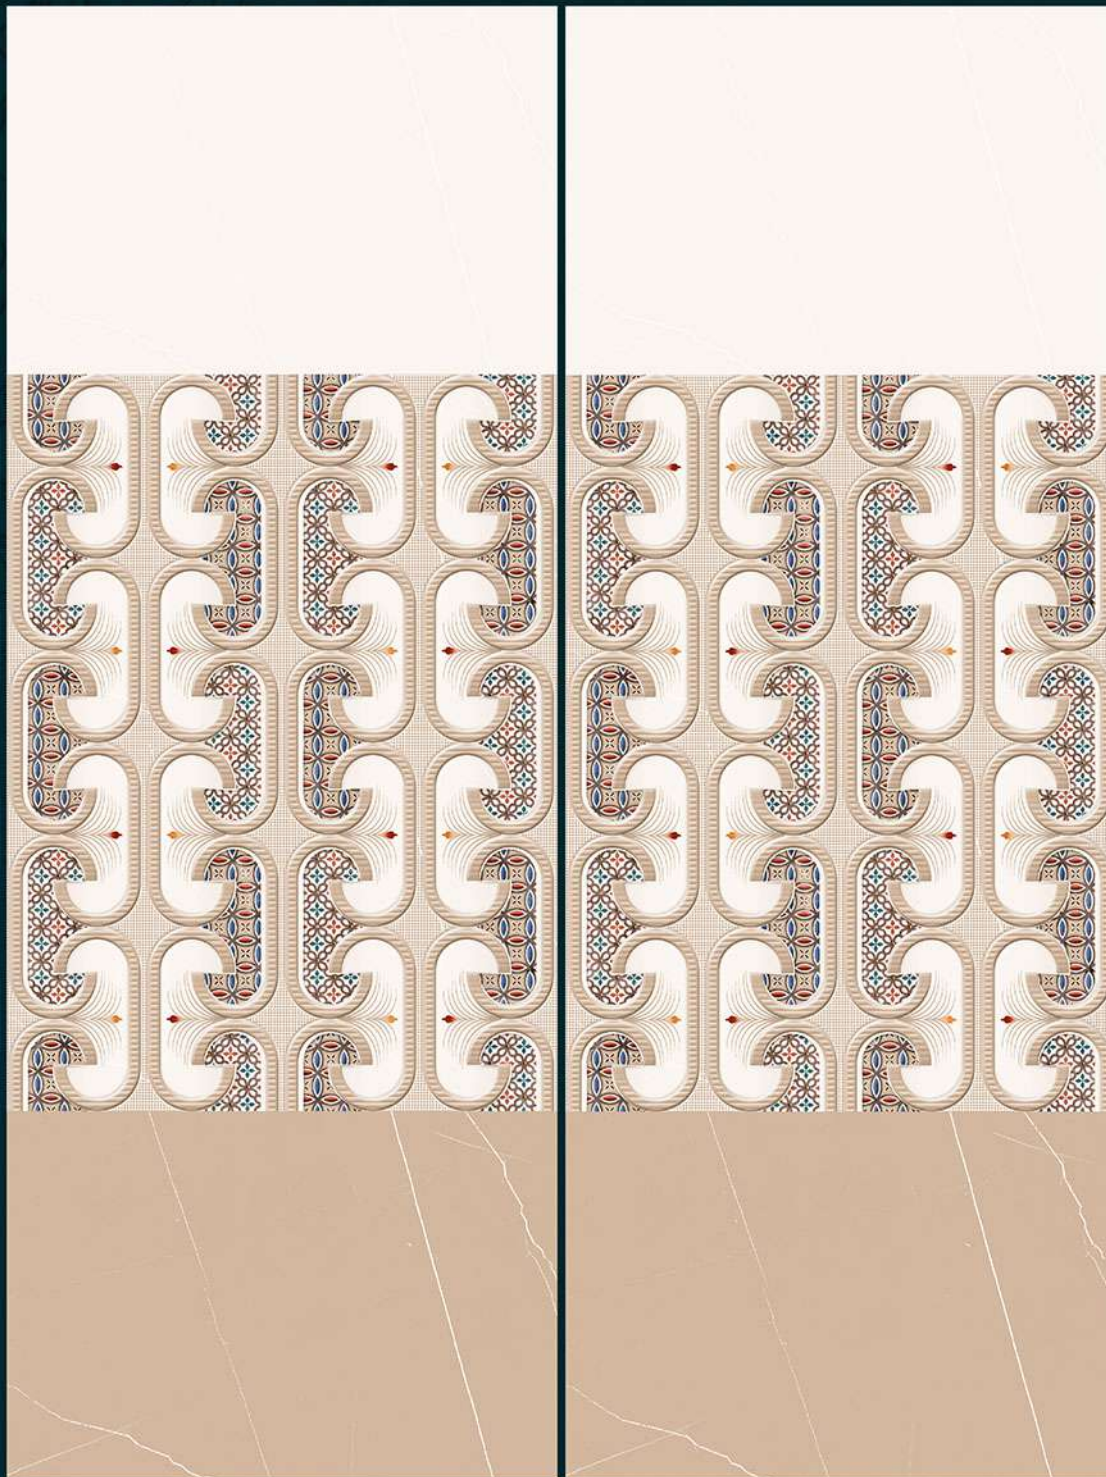

L

HL

D

**1724**

# CEFONE<sup>®</sup>

Switch Dream Into Reality

**300x450mm**  
DIGITAL WALL TILES

**GLOSSY FINISH**

L

HL

D

**1725**