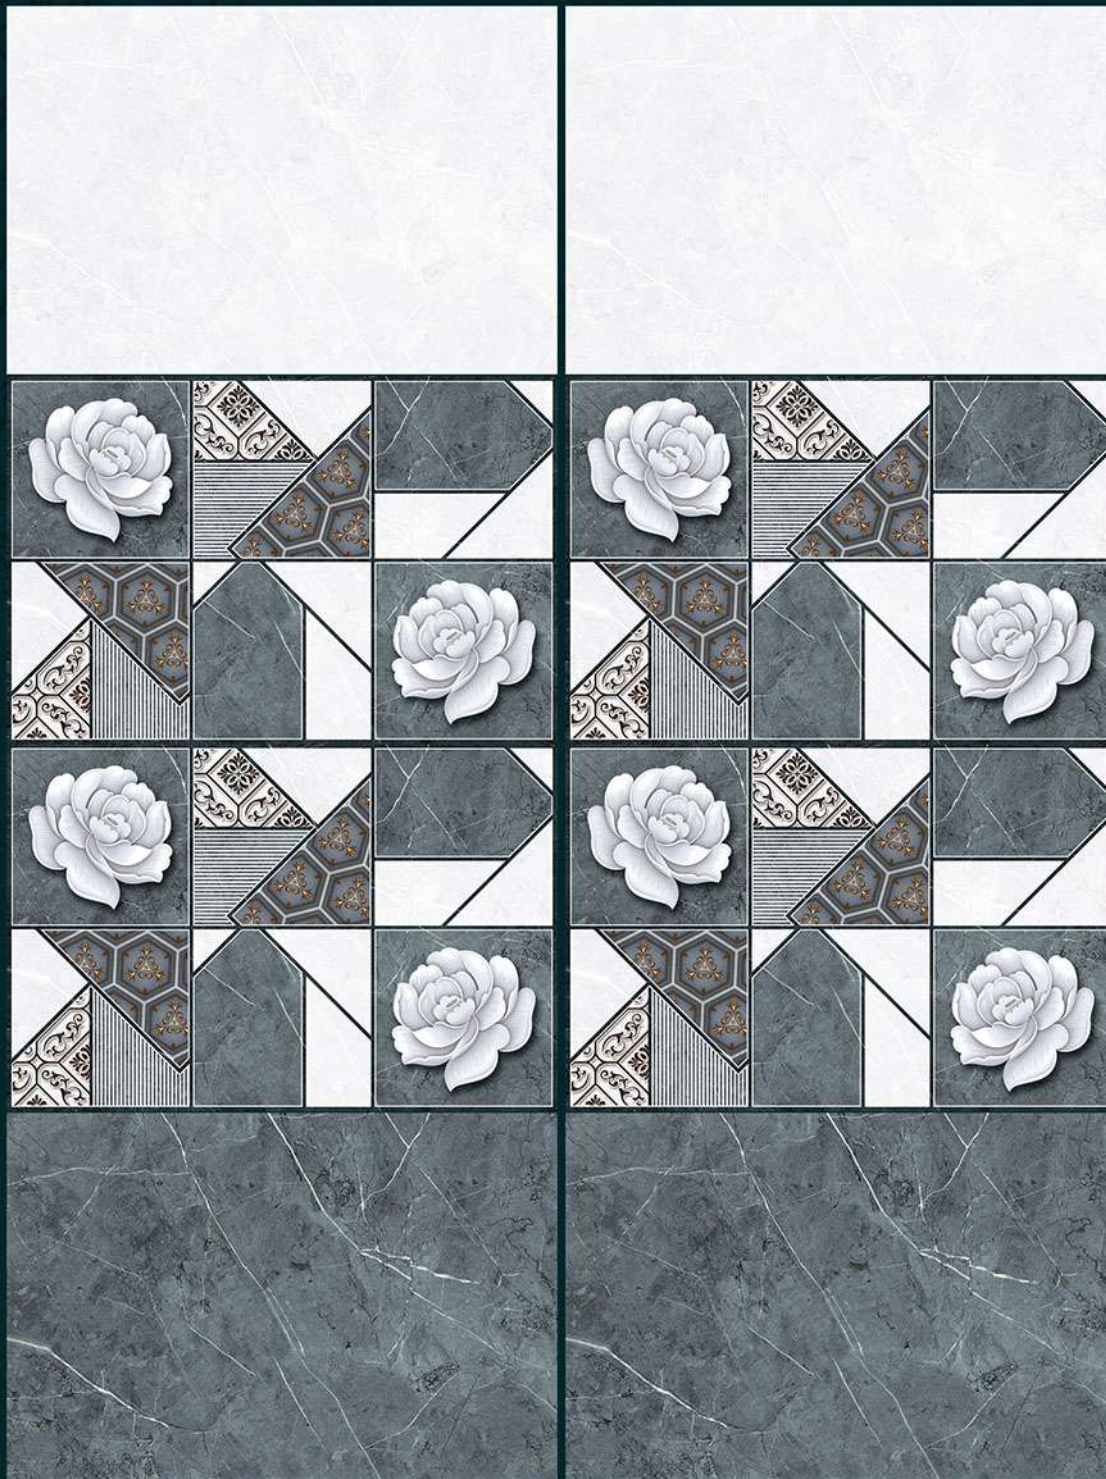

# CEFONE<sup>®</sup>

Switch Dream Into Reality

**300x450mm**  
DIGITAL WALL TILES

**GLOSSY FINISH**

L

HL

D

**1714**