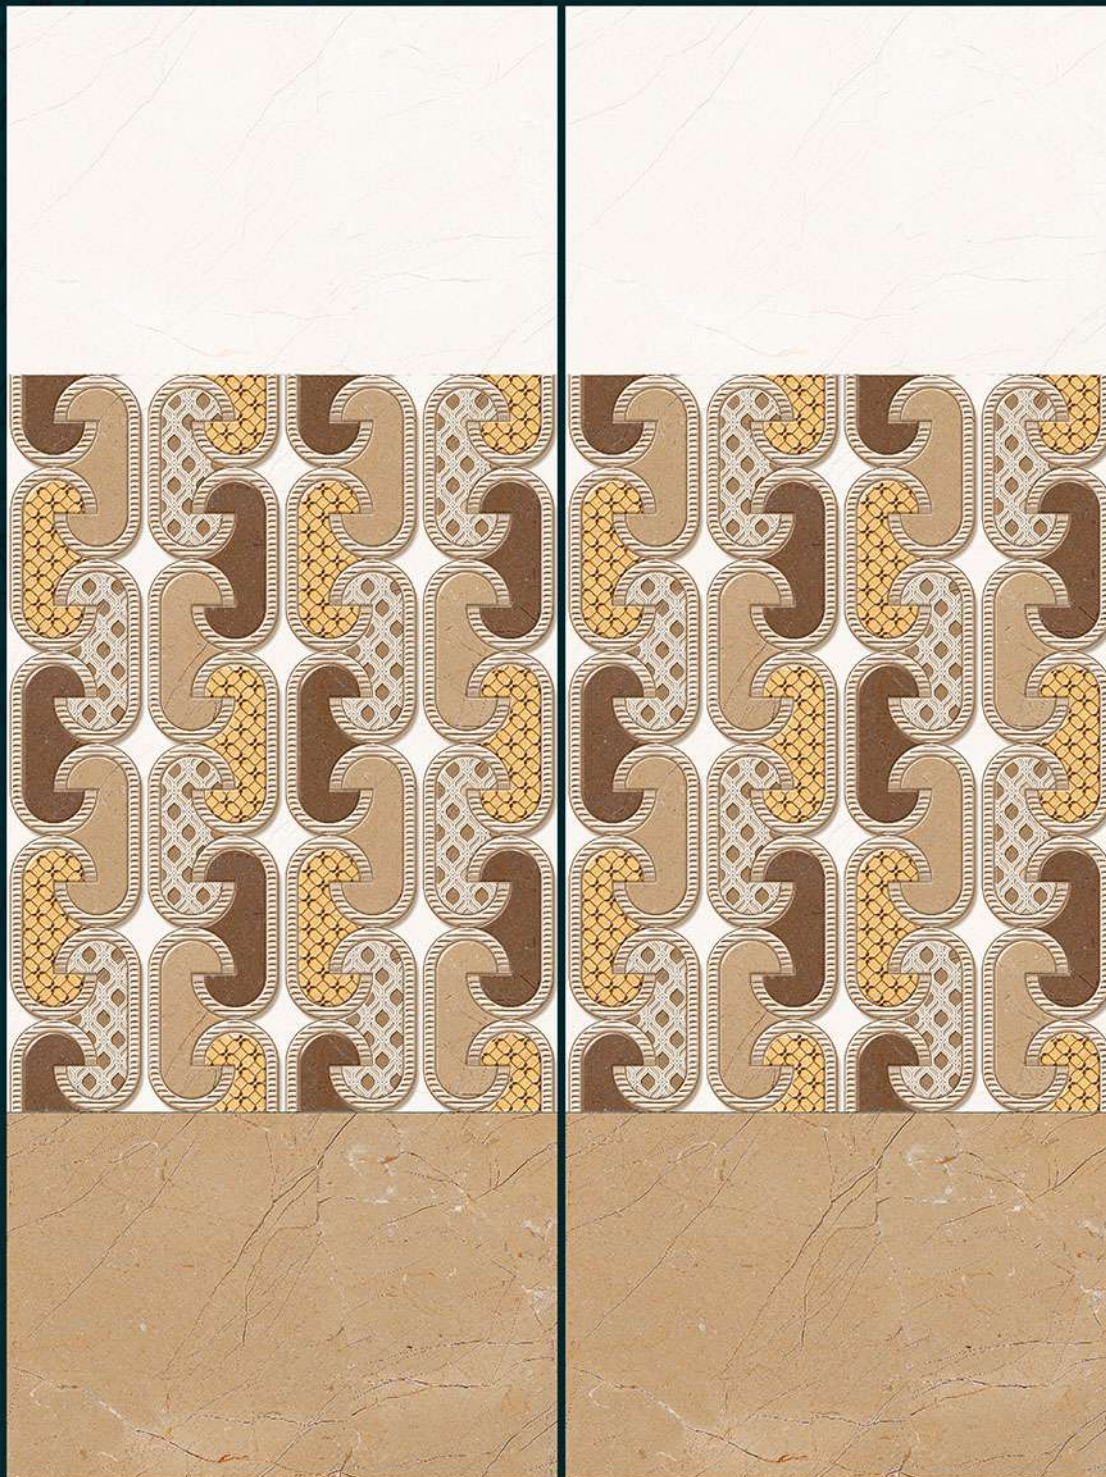

# CEFONE<sup>®</sup>

Switch Dream Into Reality

300x450mm  
DIGITAL WALL TILES

GLOSSY FINISH

✉ [info@cefone.com](mailto:info@cefone.com)

L

HL

D