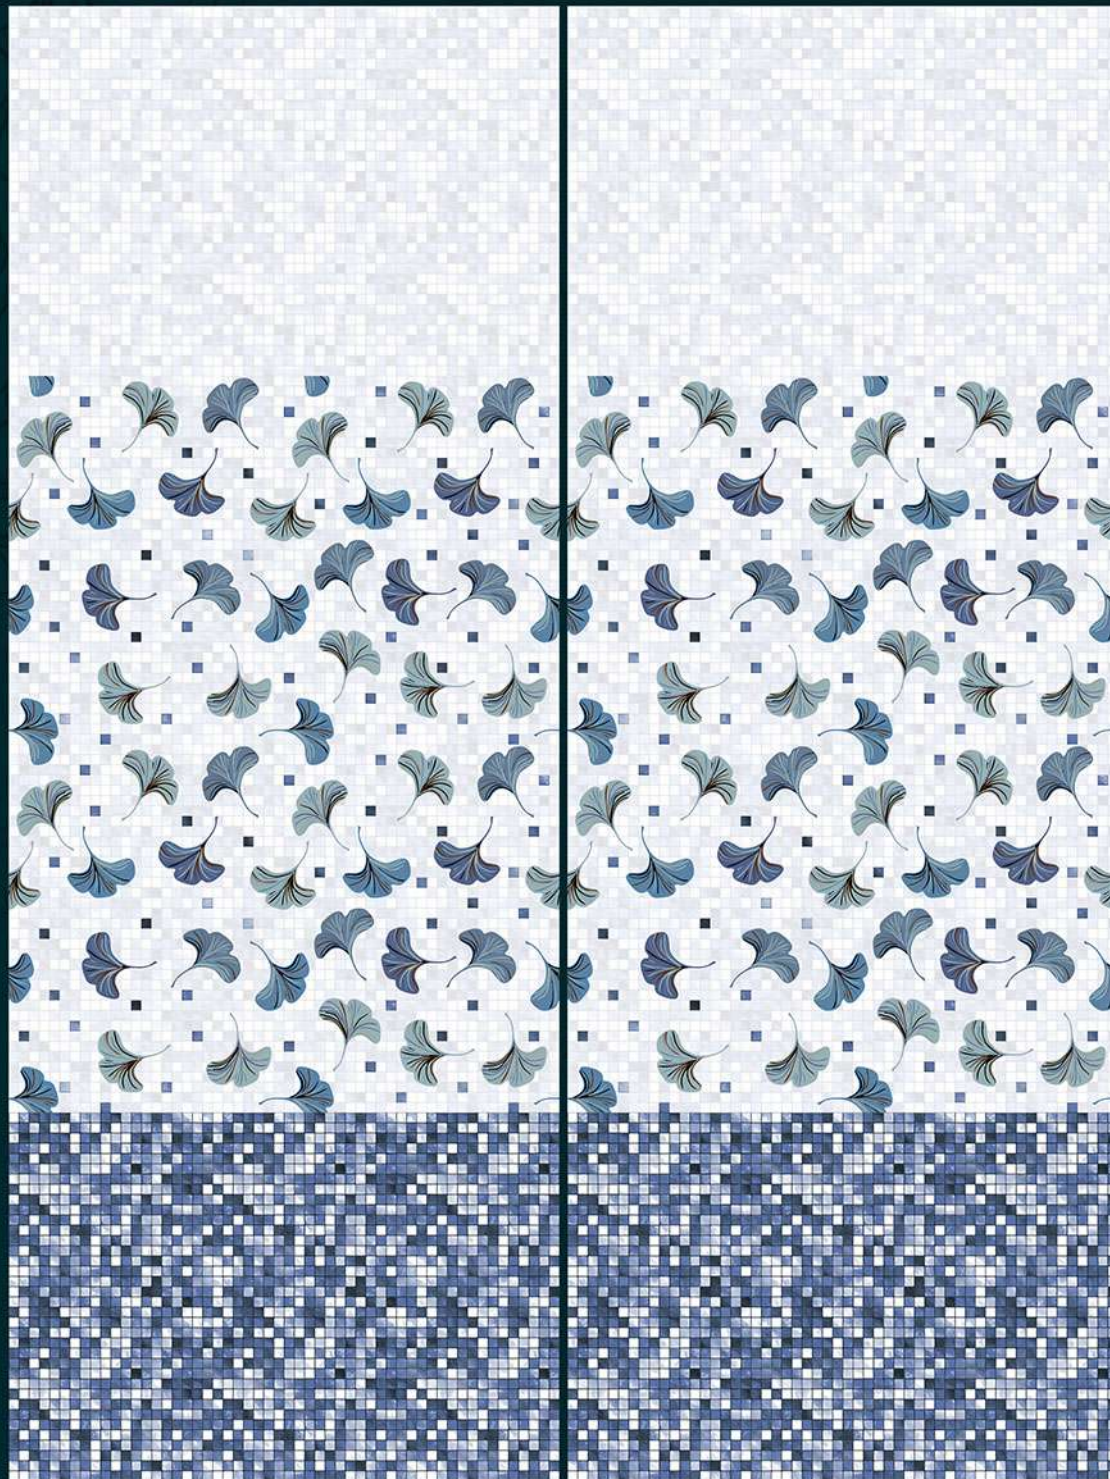

# CEFONE<sup>®</sup>

Switch Dream Into Reality

**300x450mm**  
DIGITAL WALL TILES

**GLOSSY FINISH**

L

HL

D

**1713**