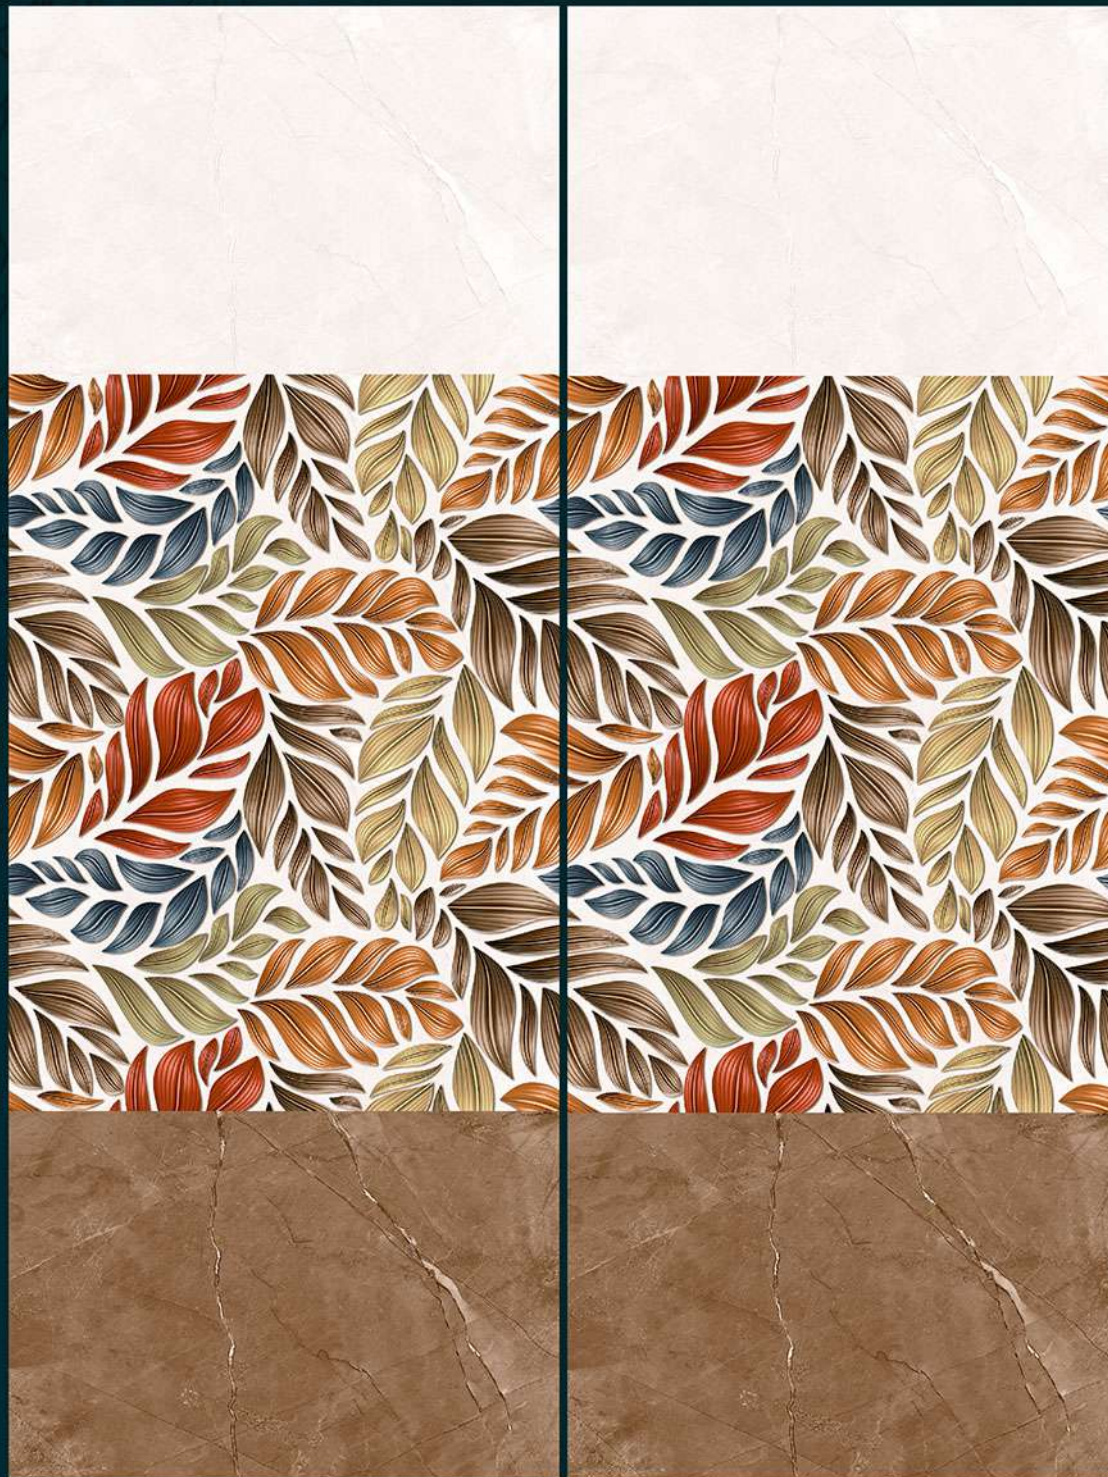

# CEFONE<sup>®</sup>

Switch Dream Into Reality

**300x450mm**  
DIGITAL WALL TILES

**GLOSSY FINISH**

L

HL

D

**1728**