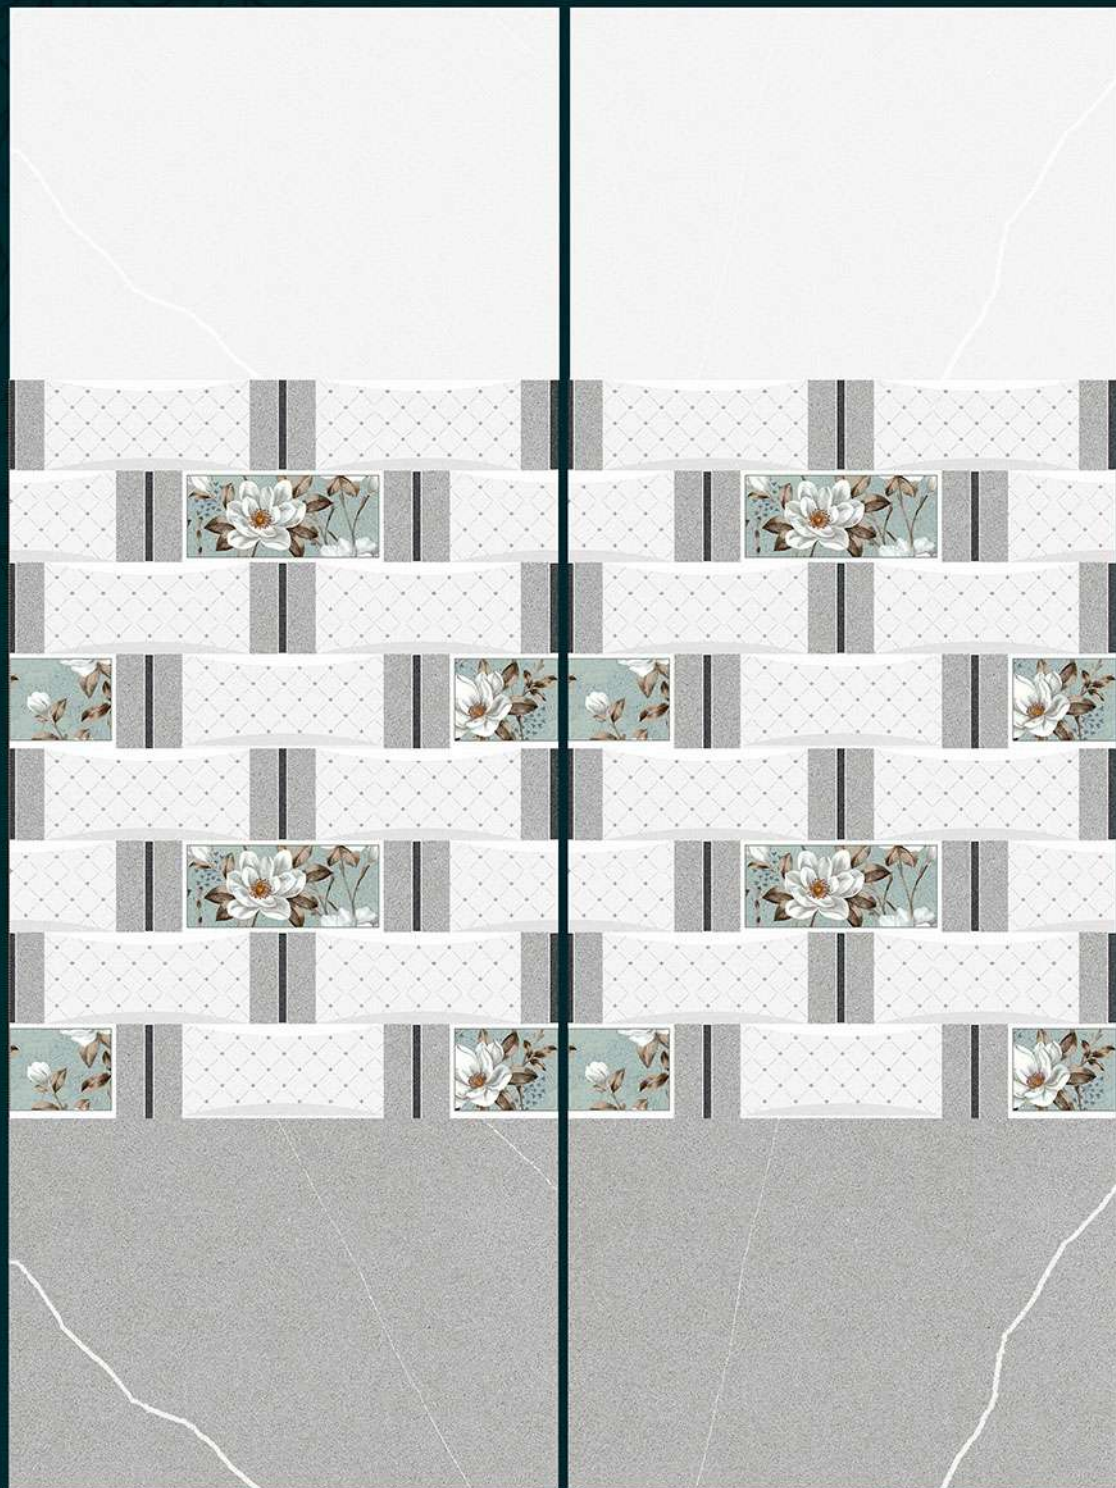

300x450mm
DIGITAL WALL TILES

GLOSSY FINISH

L

HL

D

1707