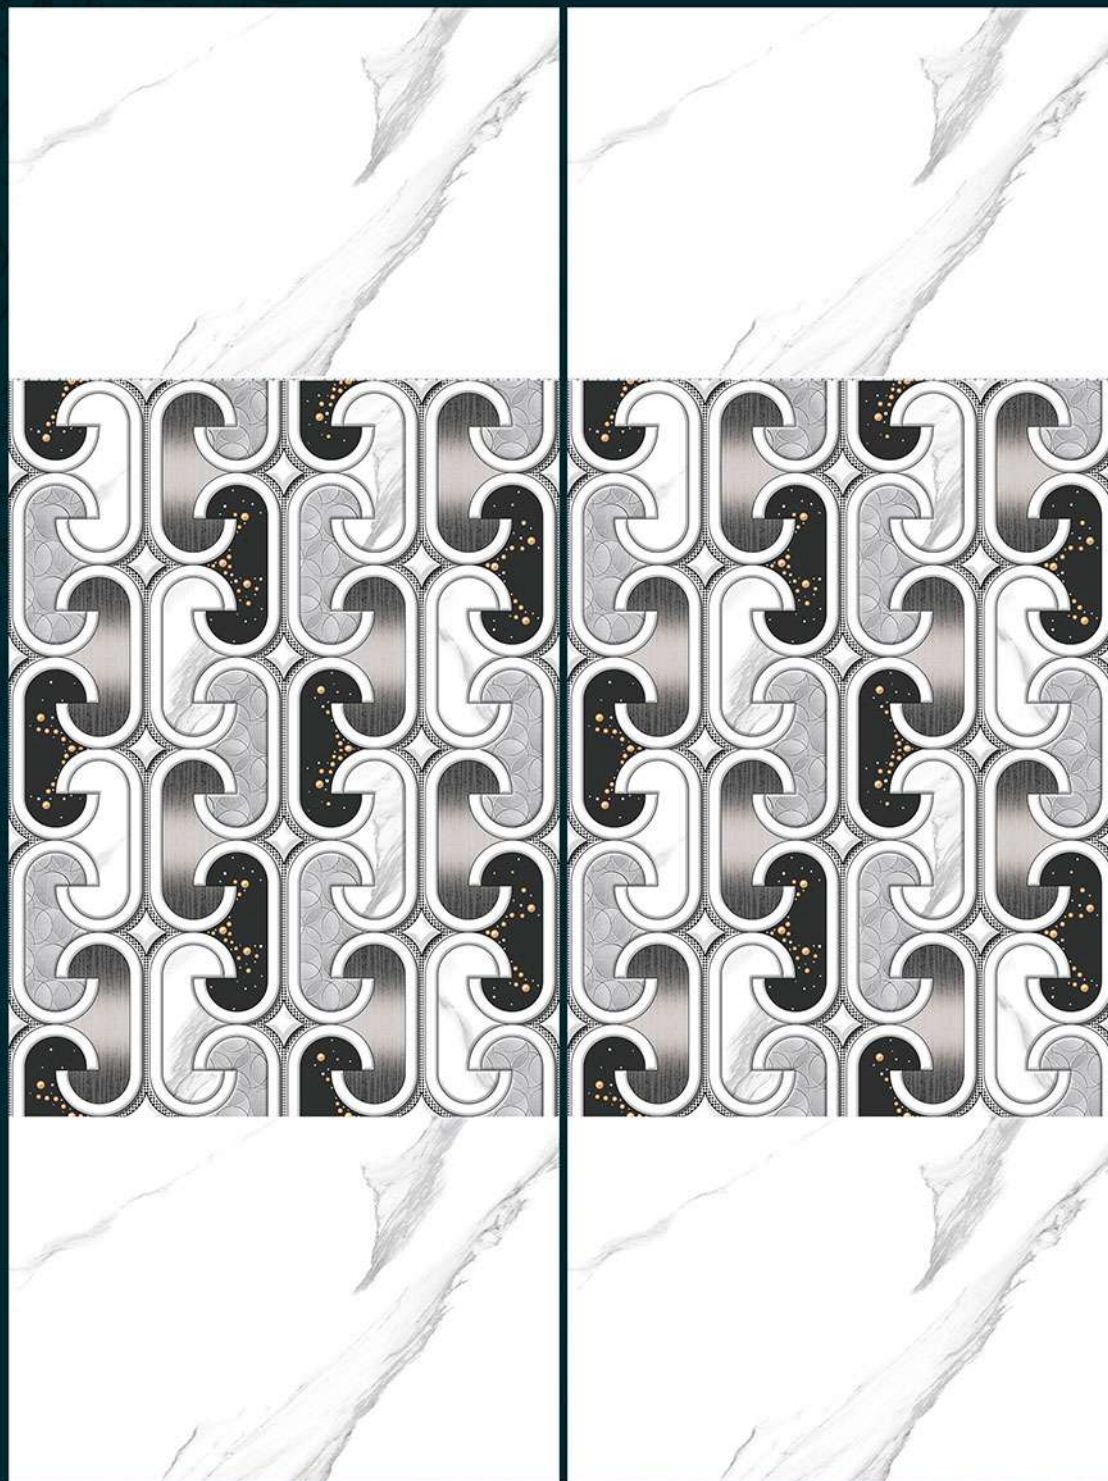

# CEFONE<sup>®</sup>

Switch Dream Into Reality

300x450mm  
DIGITAL WALL TILES

**GLOSSY FINISH**

✉ [info@cefone.com](mailto:info@cefone.com)

L

HL

D