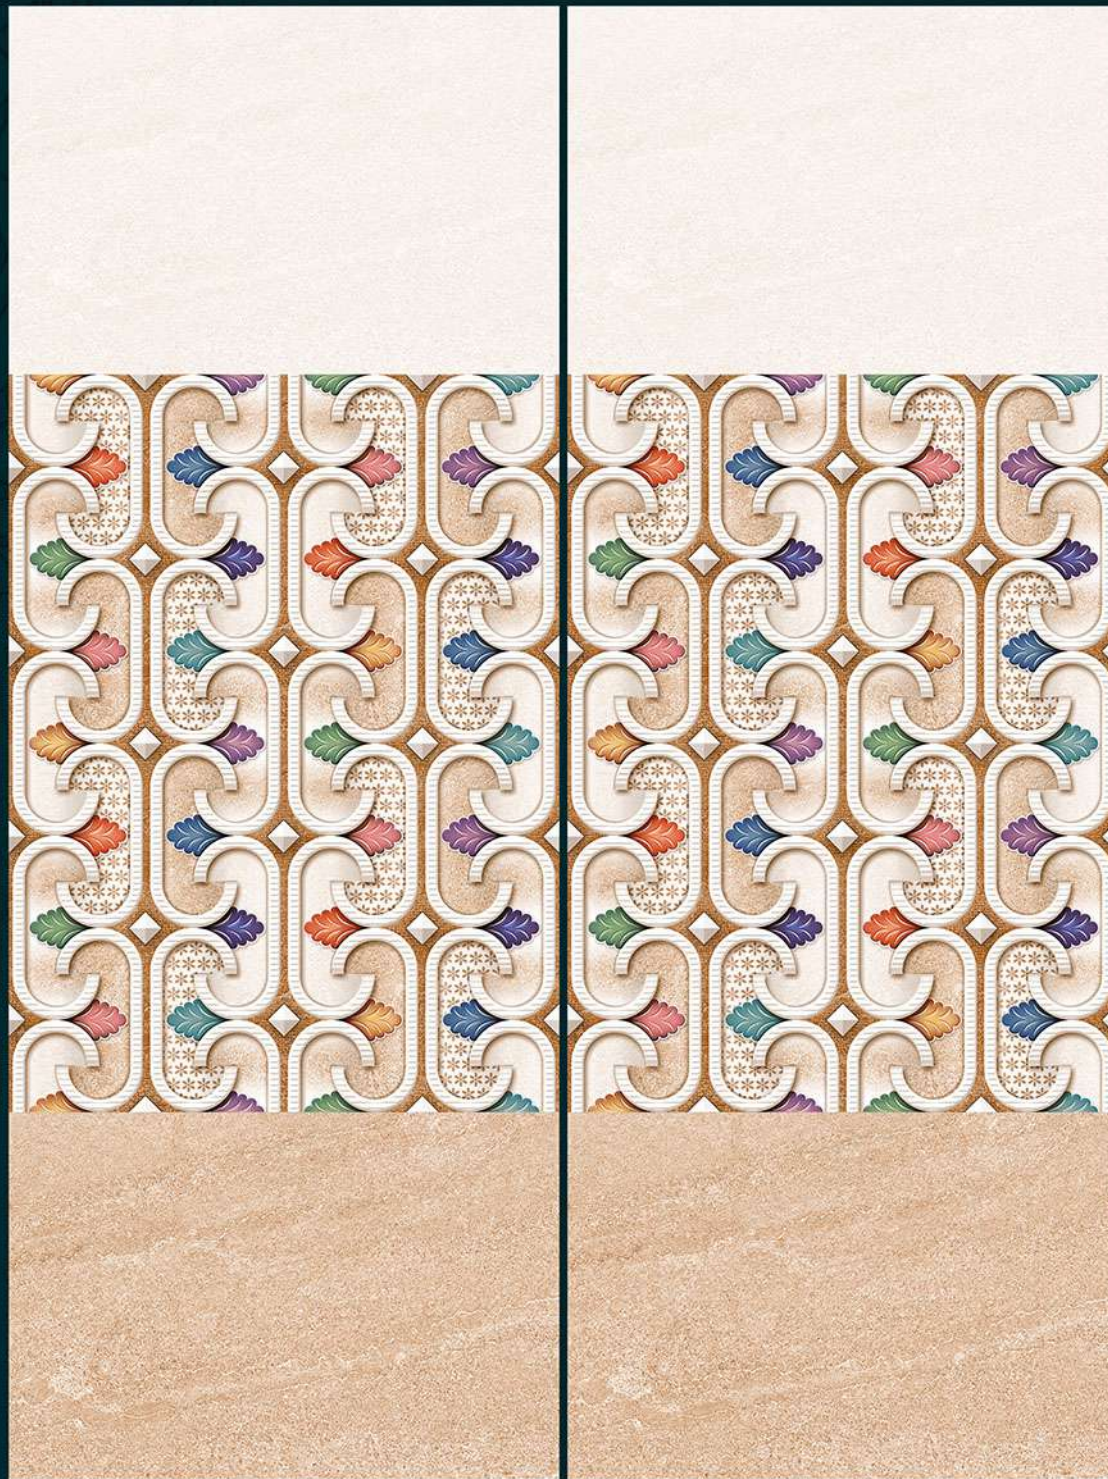

# CEFONE®

Switch Dream Into Reality

300x450mm  
DIGITAL WALL TILES

GLOSSY FINISH

✉ info@cefone.com

L

HL

D