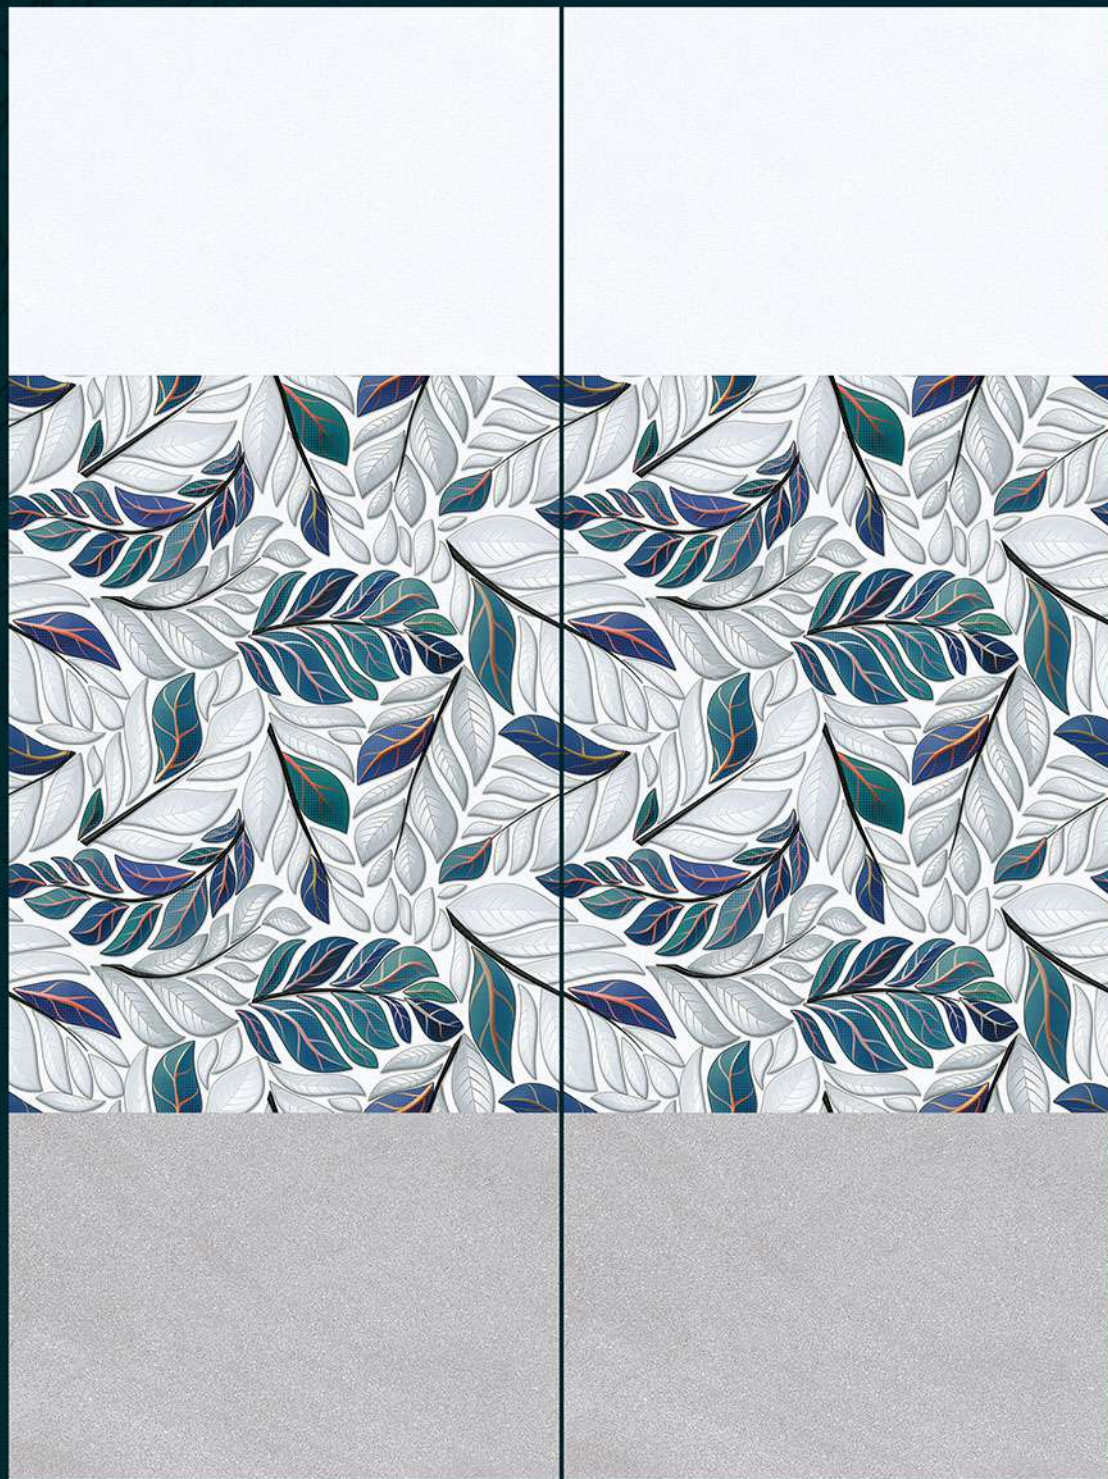

# CEFONE<sup>®</sup>

Switch Dream Into Reality

**300x450mm**  
DIGITAL WALL TILES

**GLOSSY FINISH**

✉ [info@cefone.com](mailto:info@cefone.com)

L

HL-2

D