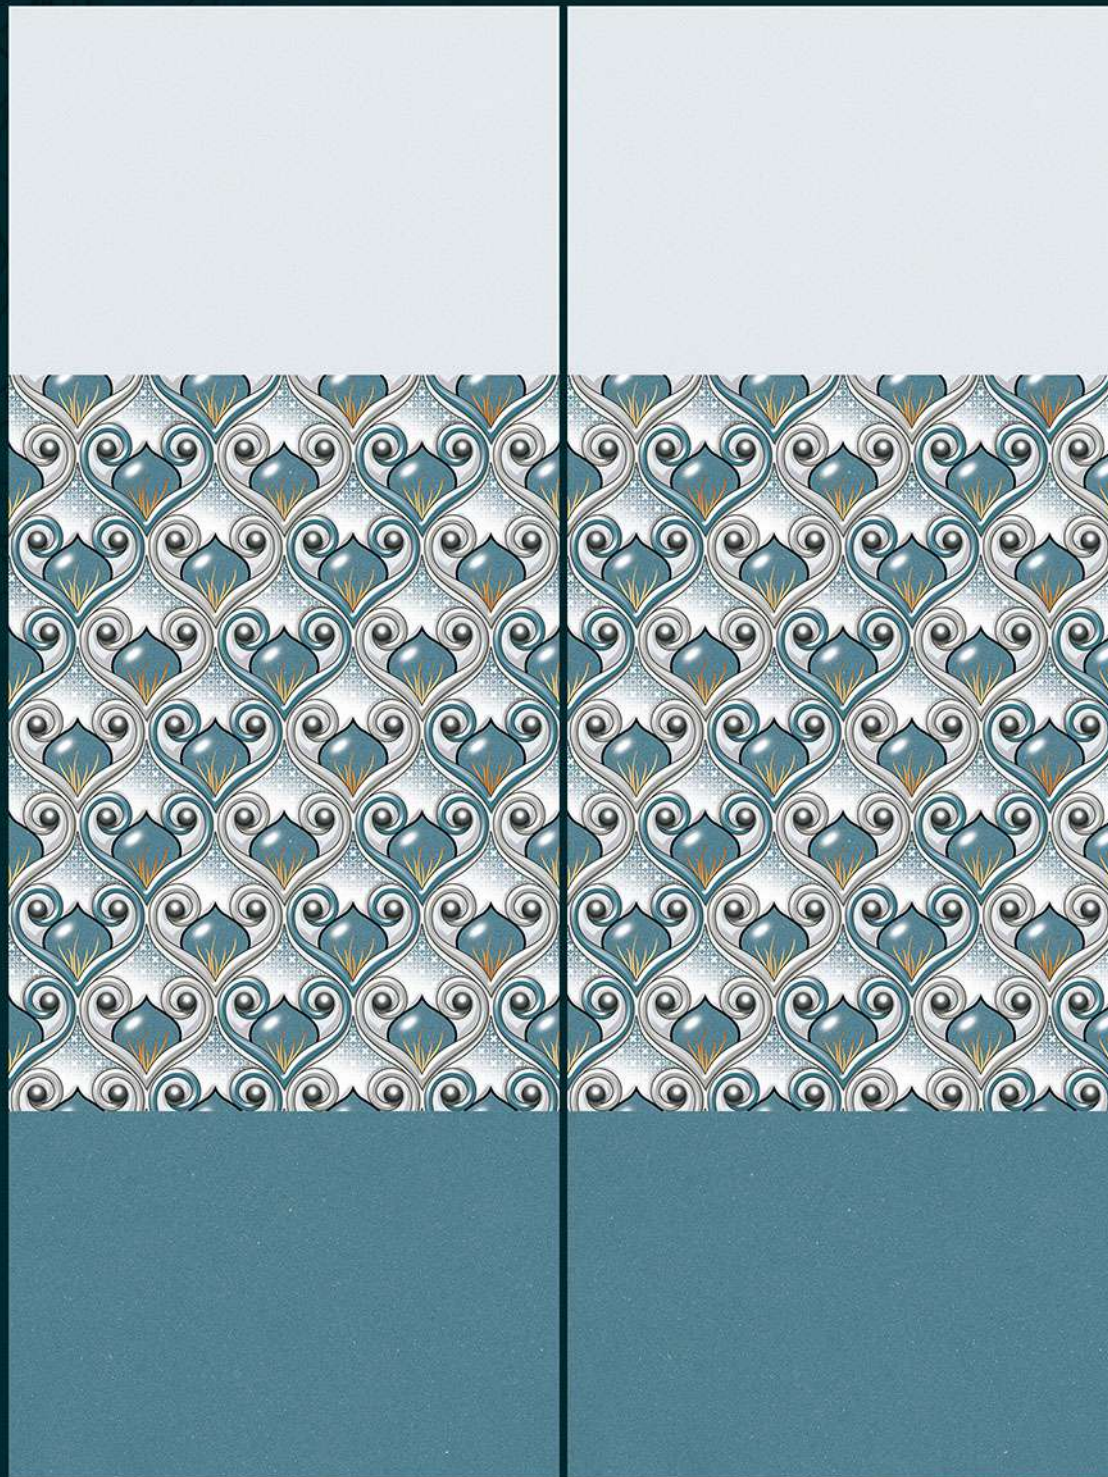

# CEFONE<sup>®</sup>

Switch Dream Into Reality

**300x450mm**  
DIGITAL WALL TILES

**GLOSSY FINISH**

L

HL

D

1708