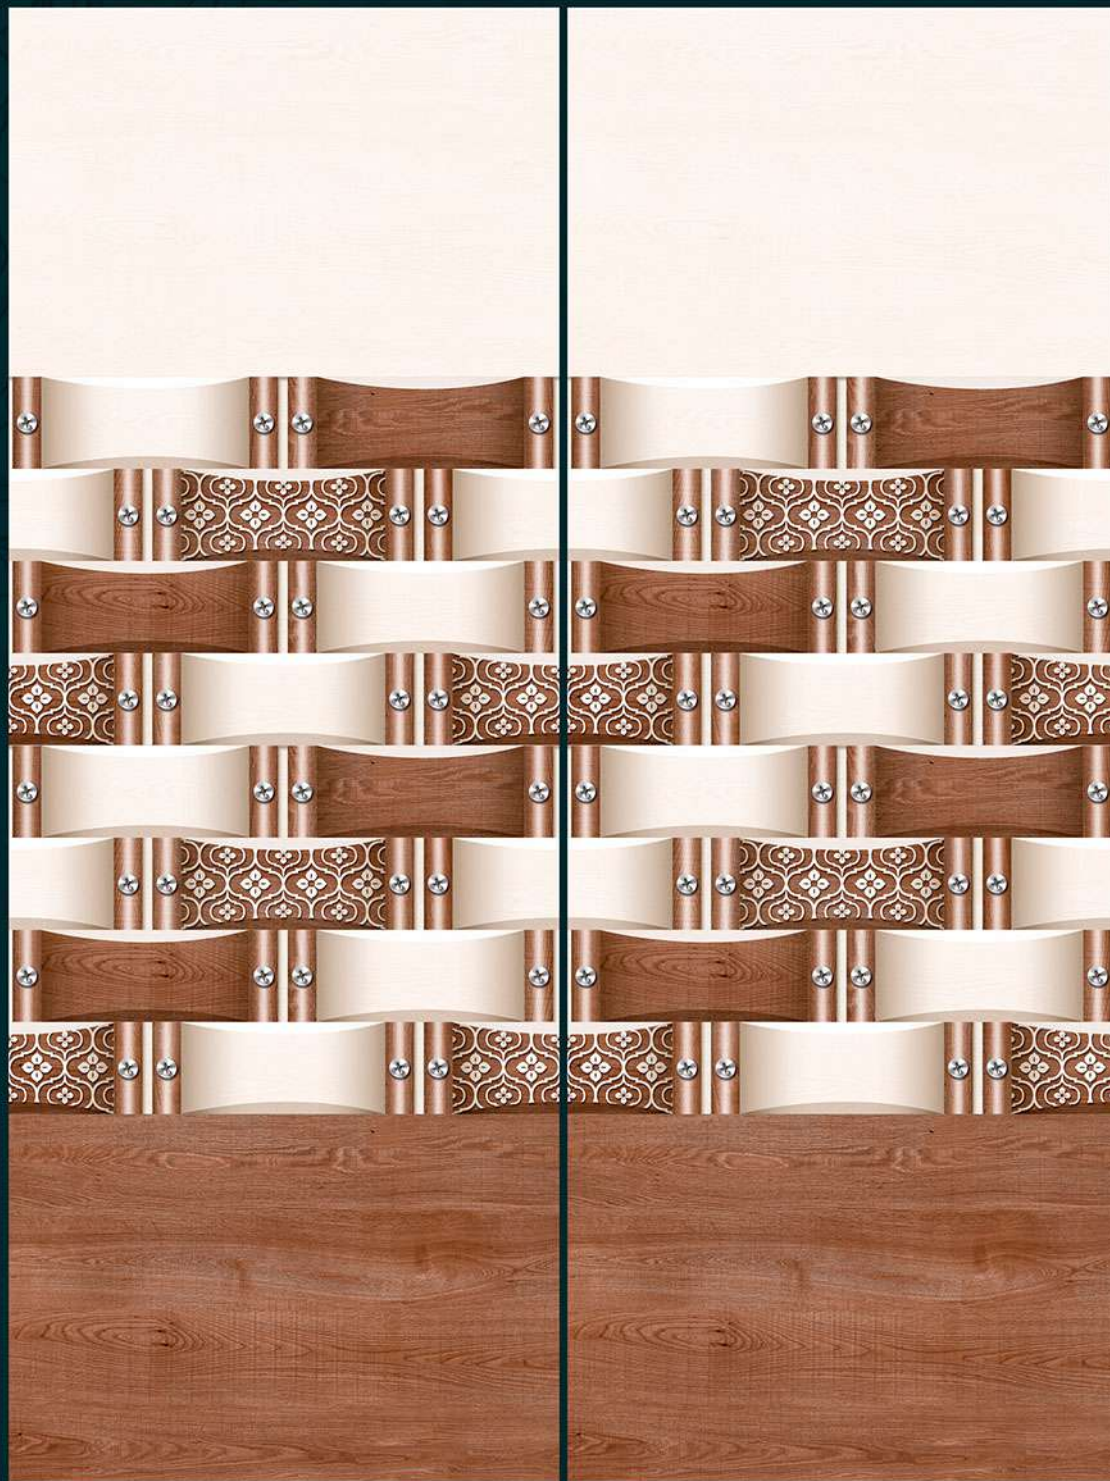

# CEFONE®

Switch Dream Into Reality

300x450mm  
DIGITAL WALL TILES

GLOSSY FINISH

✉ info@cefone.com

L

HL

D