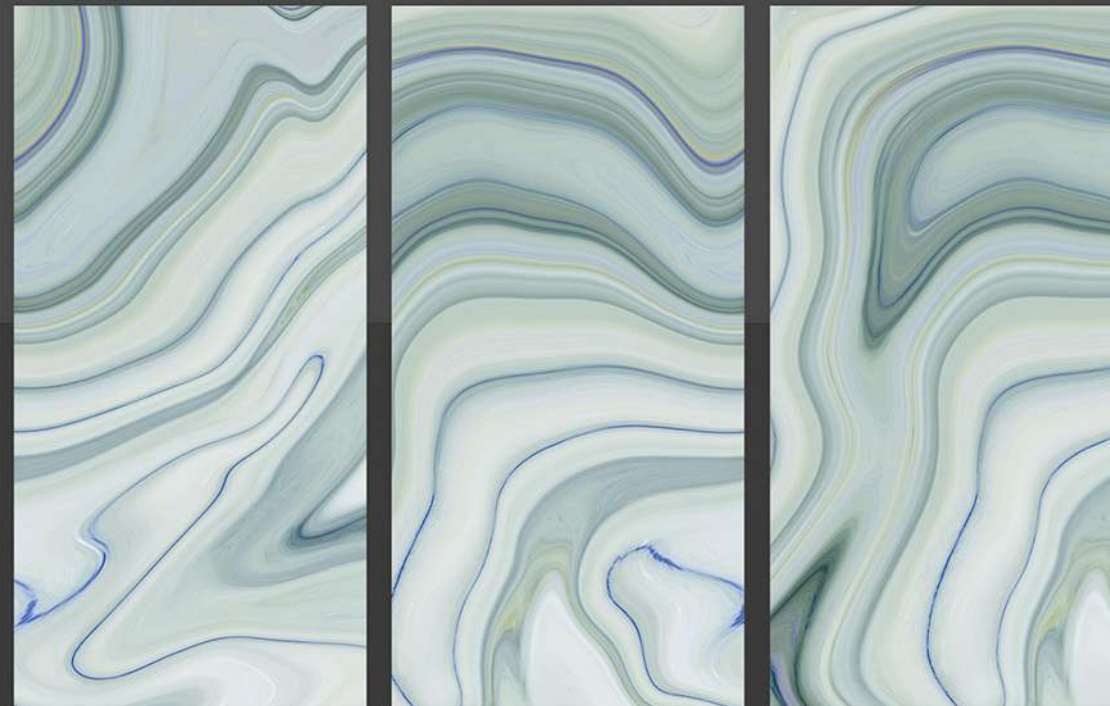

THICKNESS
9 MM

FINISH

HIGH GLOSS

SIVON WHITE

600 X 1200 MM