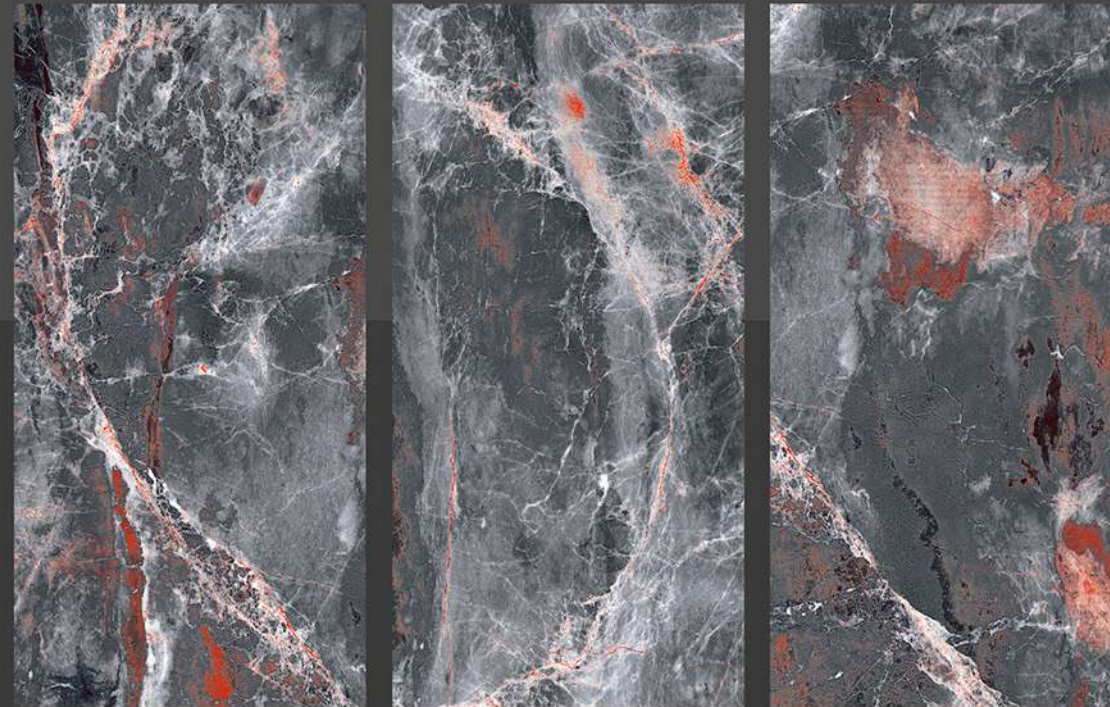

THICKNESS
9 MM

FINISH

HIGH GLOSS

CRISTINA BLACK

600 X 1200 MM