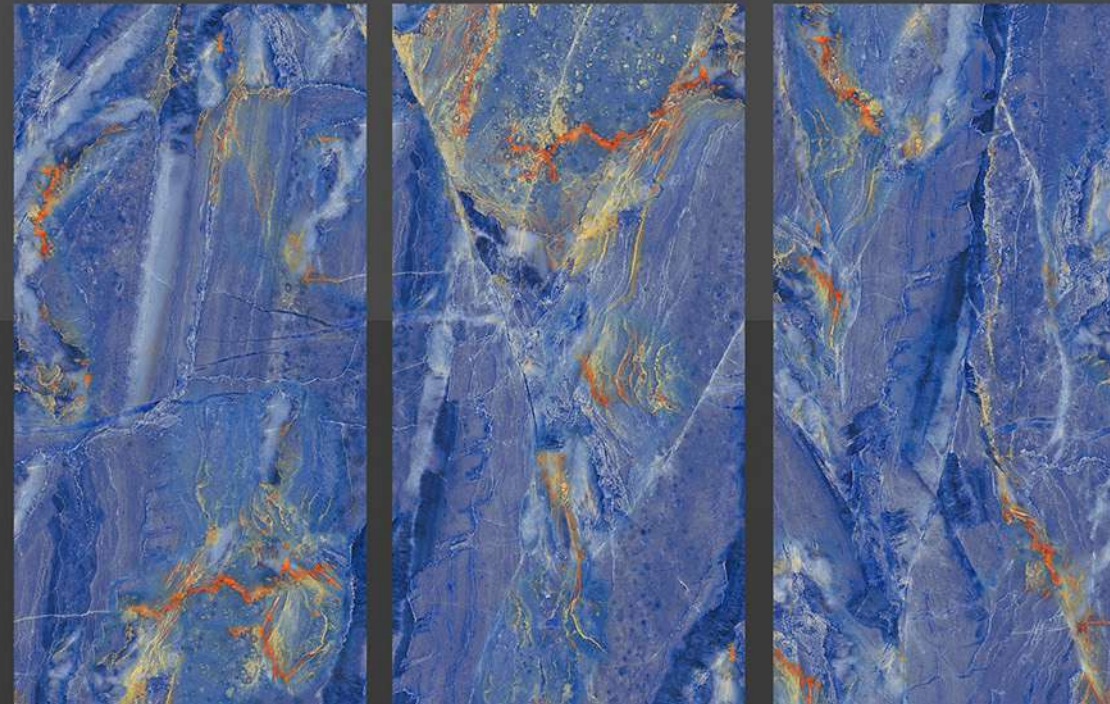

THICKNESS
9 MM

FINISH

HIGH GLOSS

FLOKY BLUE

600 X 1200 MM