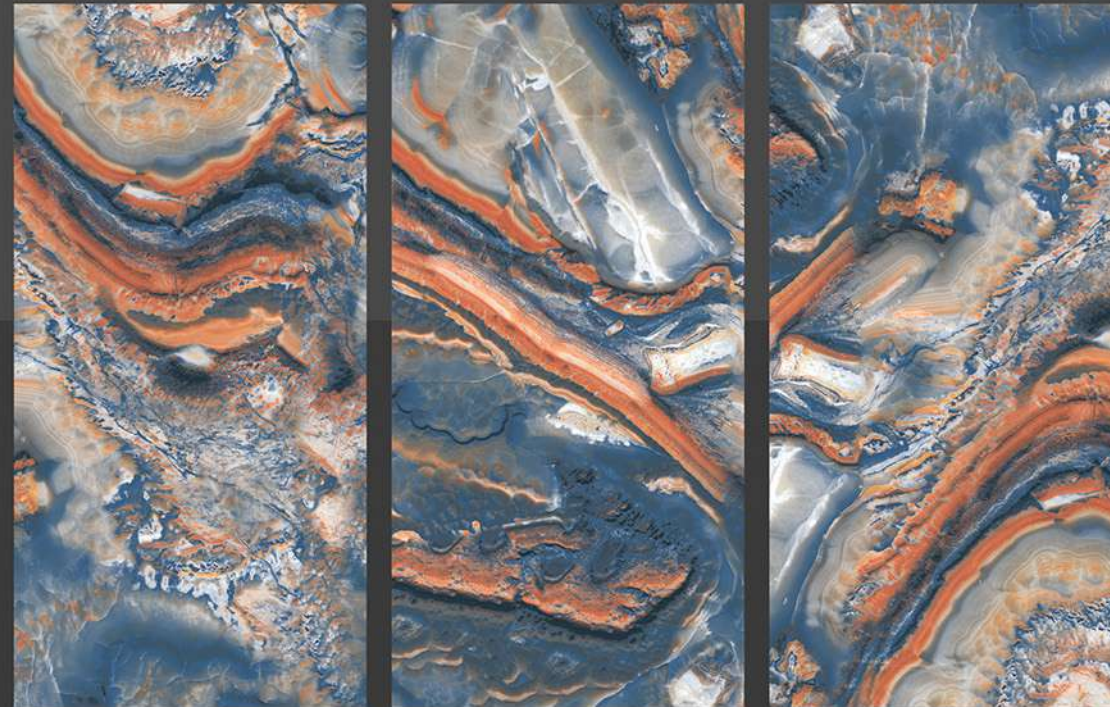

HIGH GLOSS

VABIA MULTY

600 X 1200 MM

THICKNESS
9 MM

FINISH

HIGH GLOSS

VALENTEE MULTY

600 X 1200 MM