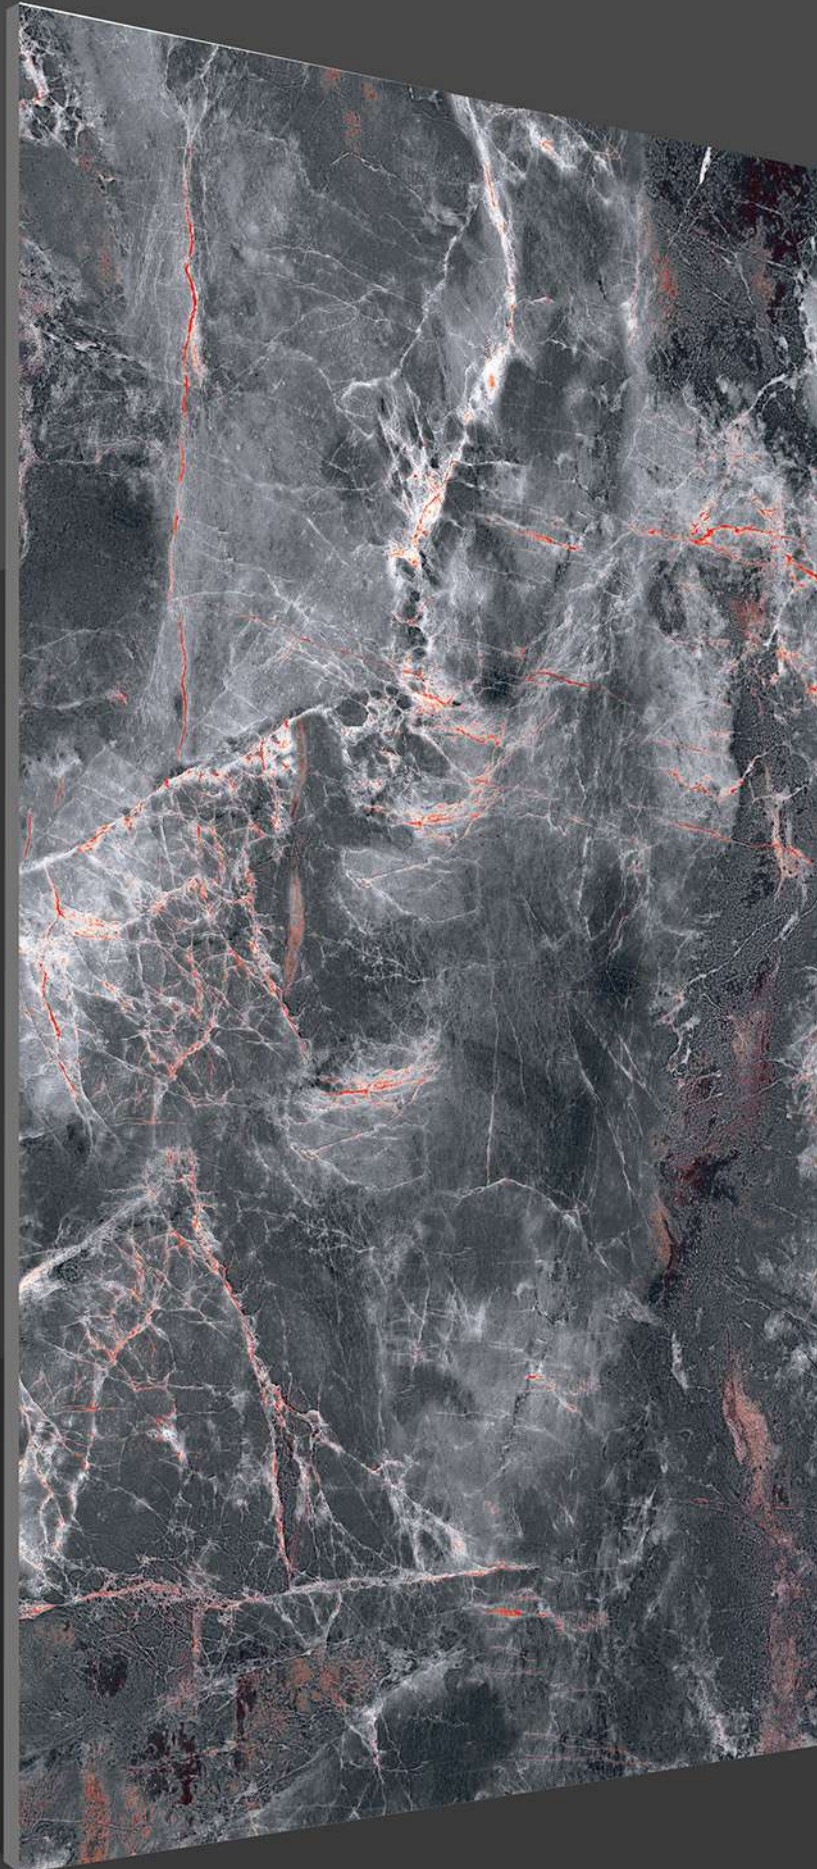

THICKNESS
9 MM

CRISPY RED

600 X 1200 MM

FINISH

HIGH GLOSS

THICKNESS
9 MM

FINISH

HIGH GLOSS