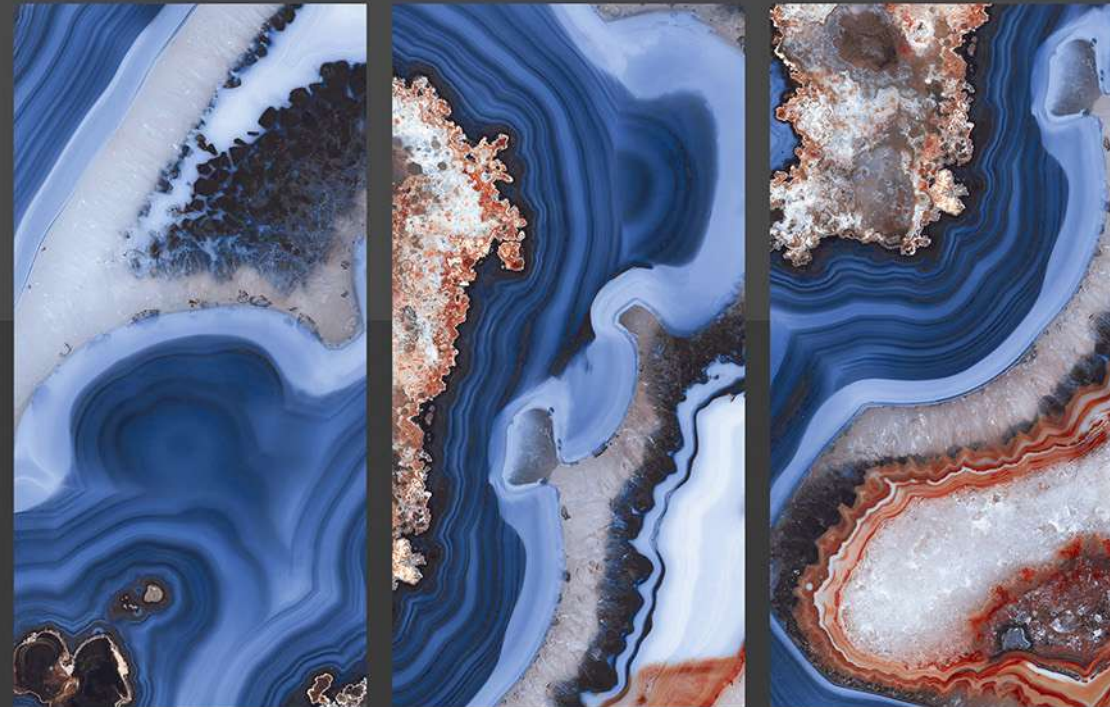

600 X 1200 MM

THICKNESS
9 MM

FINISH

HIGH GLOSS

MAUI BLUE

600 X 1200 MM

THICKNESS
9 MM

MERAKI DARK