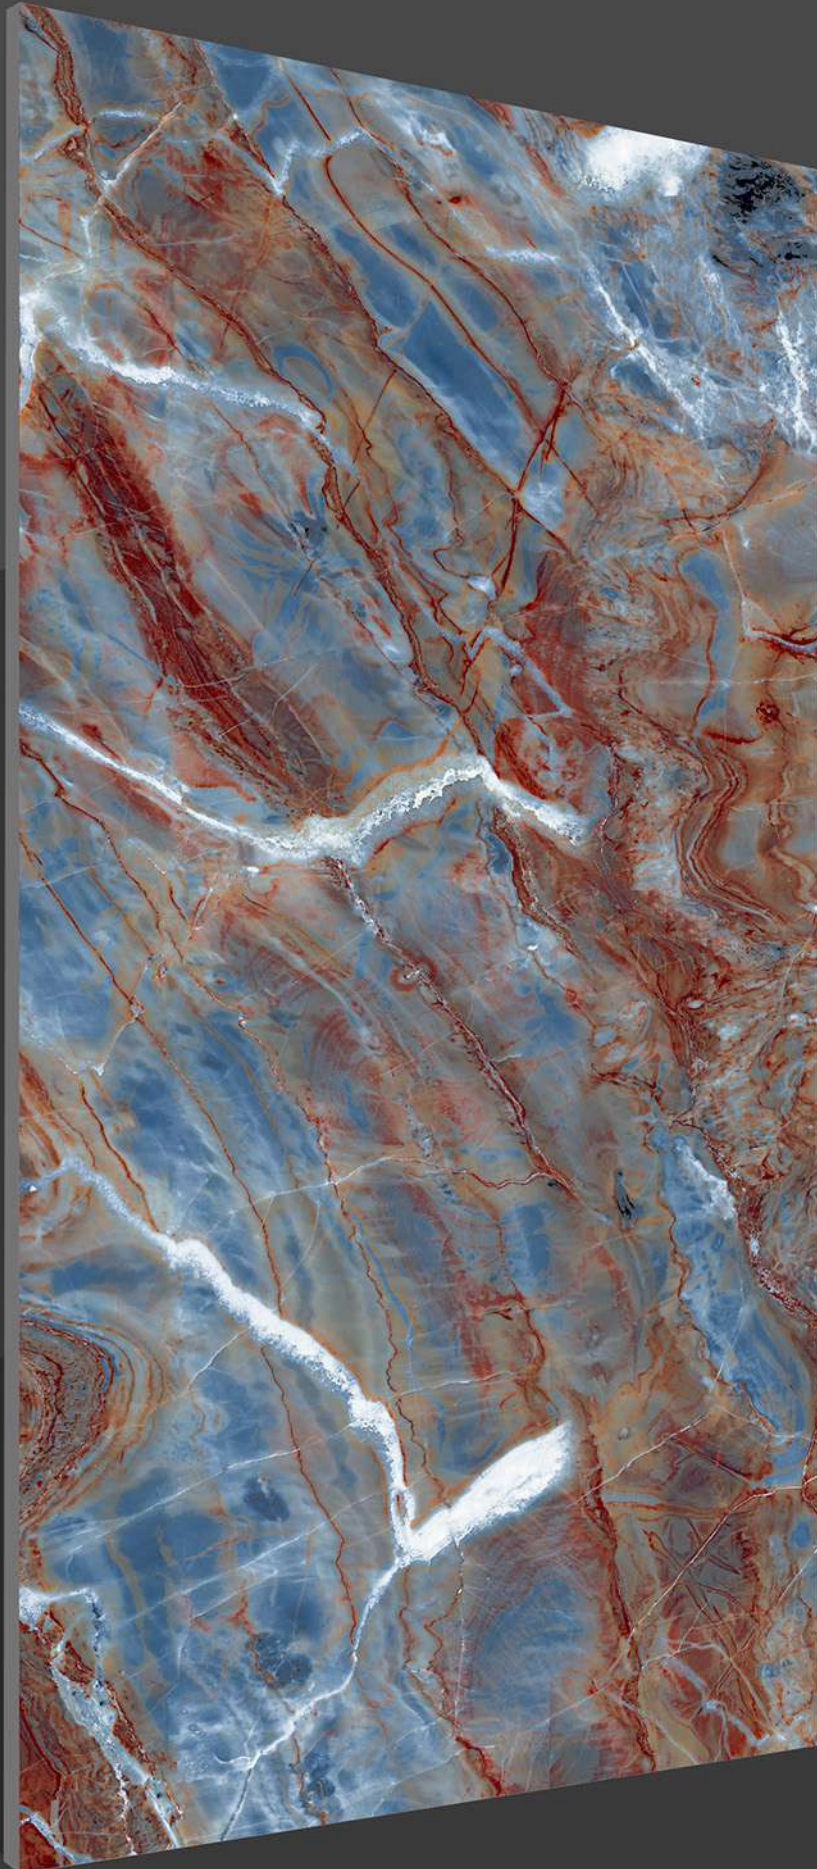

THICKNESS
9 MM

FINISH

HIGH GLOSS

IRONSIDE DARK

600 X 1200 MM