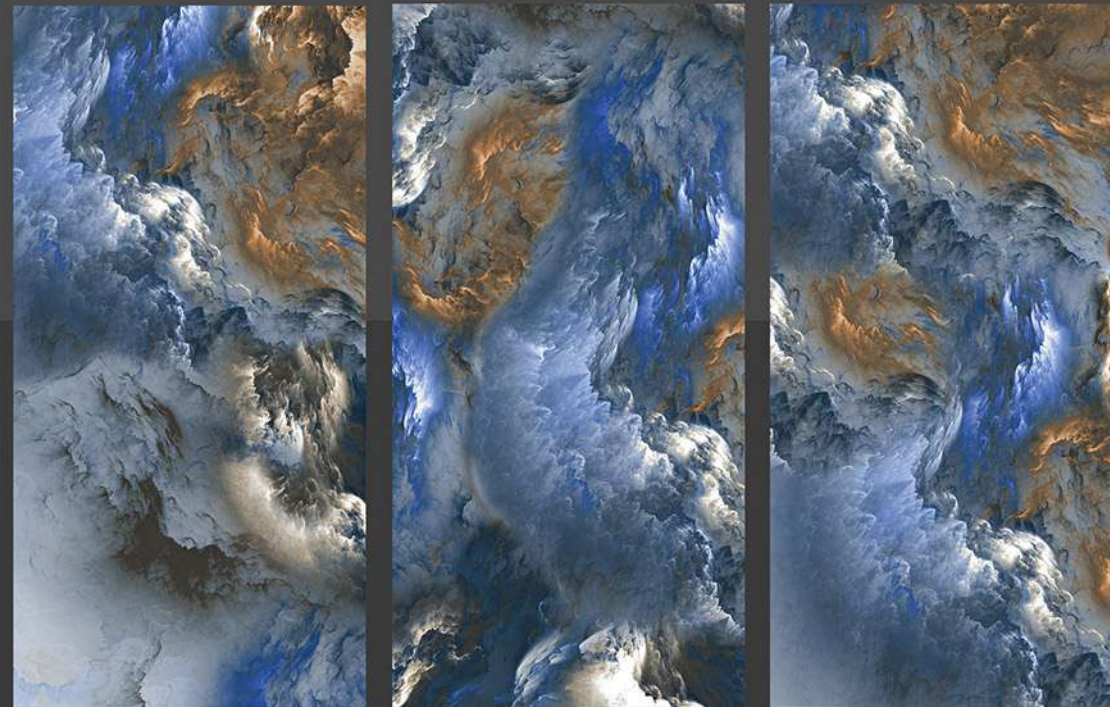

THICKNESS
9 MM

FINISH

HIGH GLOSS

FUSION ART

600 X 1200 MM