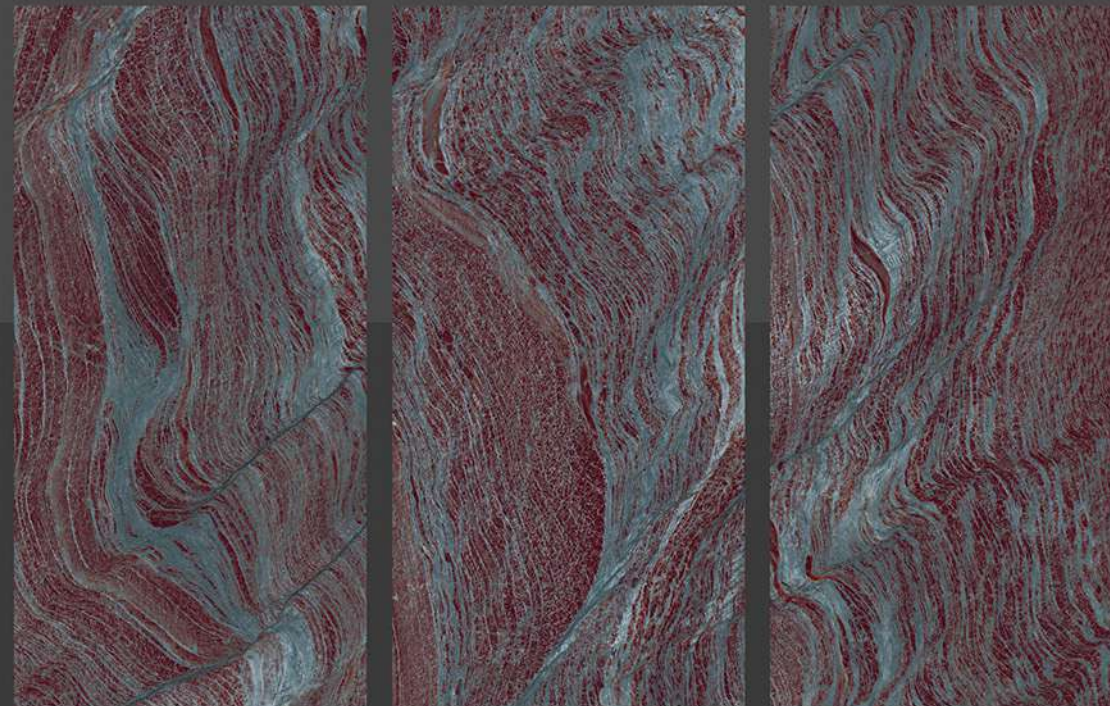

HIGH GLOSS

BLUE PEARL

600 X 1200 MM

THICKNESS
9 MM

FINISH

HIGH GLOSS

CLASSIC BLACK

600 X 1200 MM