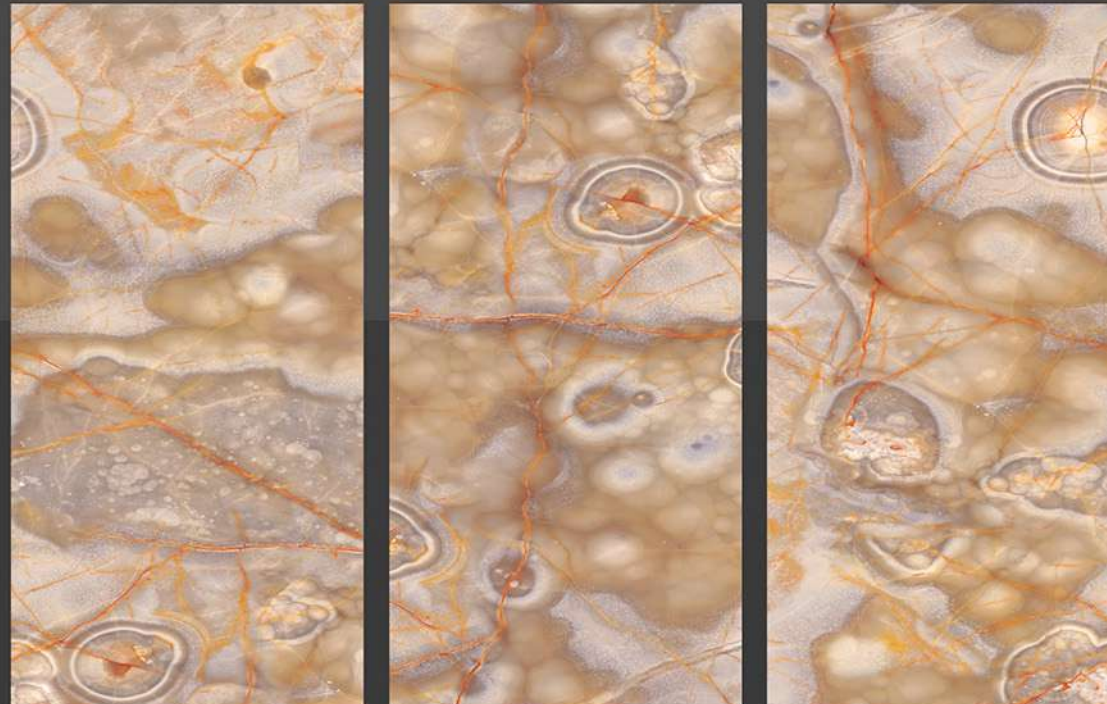

THICKNESS
9 MM

FINISH

HIGH GLOSS

ROLLO BROWN

600 X 1200 MM