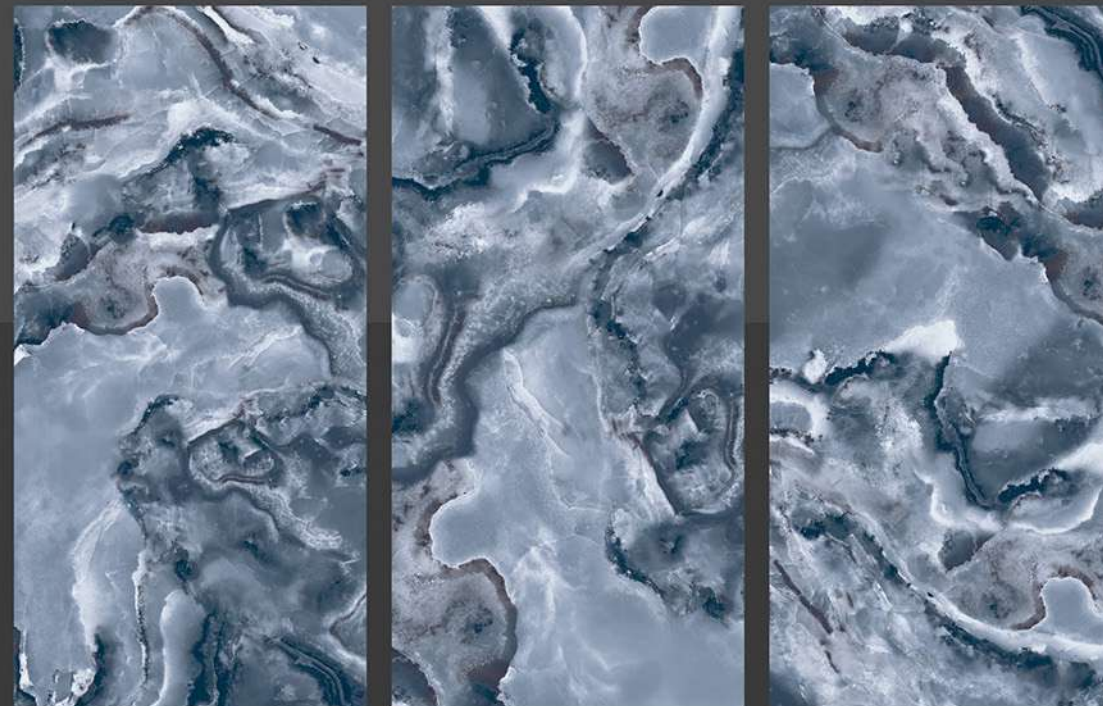

HIGH GLOSS

PULSE CORD

600 X 1200 MM

THICKNESS
9 MM

FINISH

HIGH GLOSS

RAGNER DARK

600 X 1200 MM