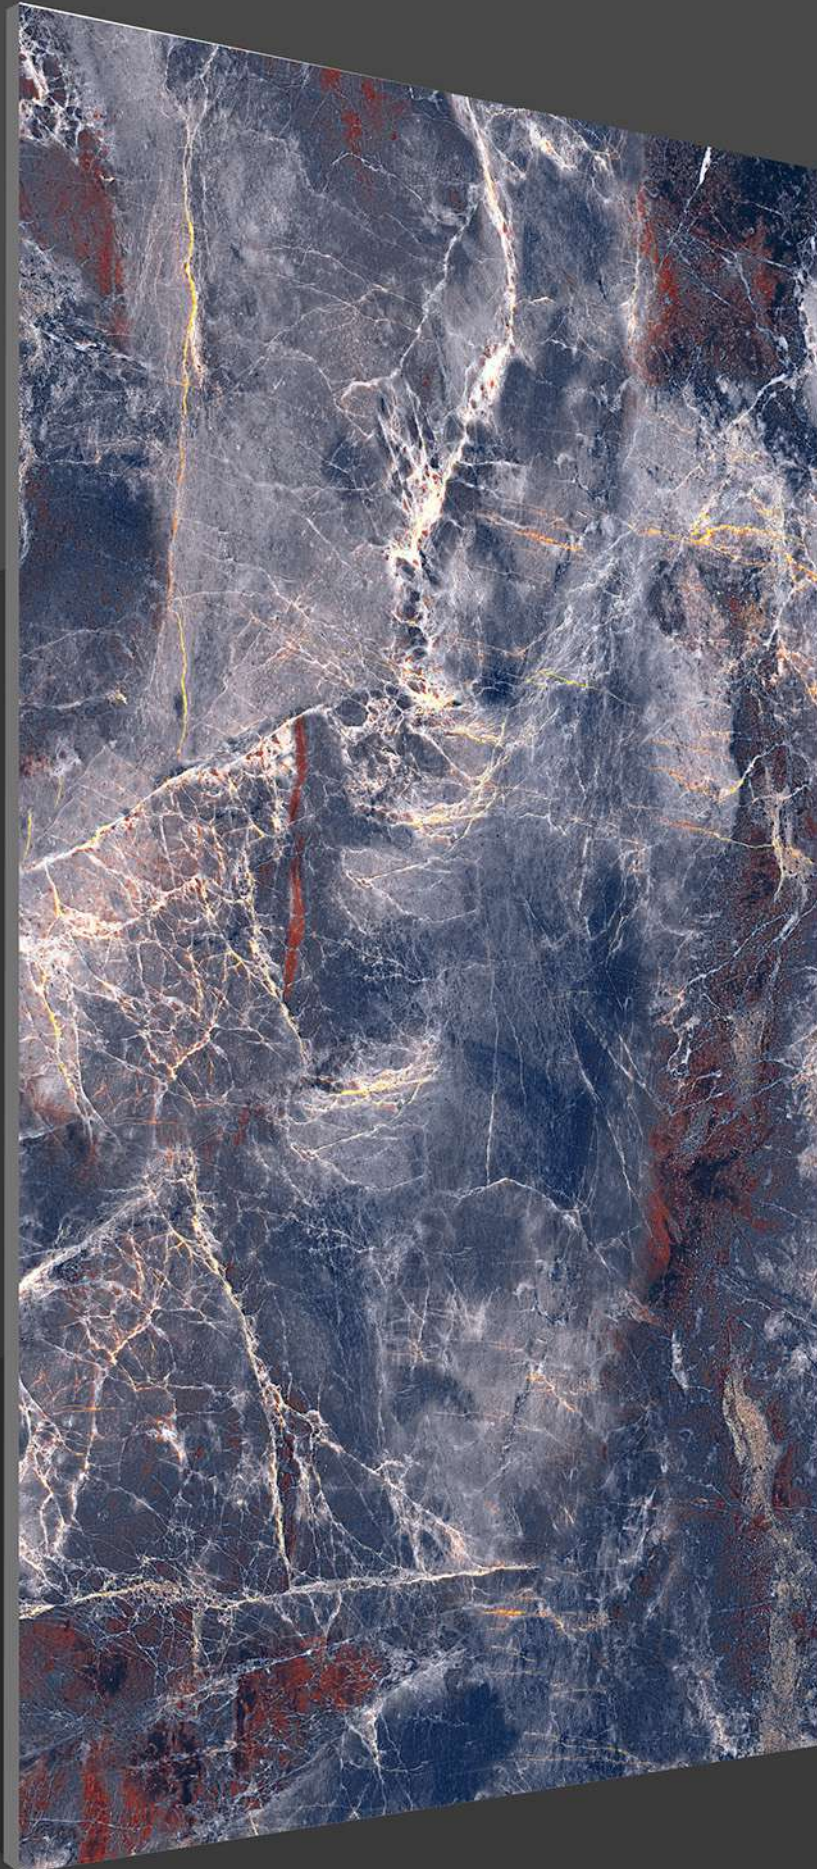

THICKNESS
9 MM

FINISH

HIGH GLOSS

CRISTINA PURP

600 X 1200 MM