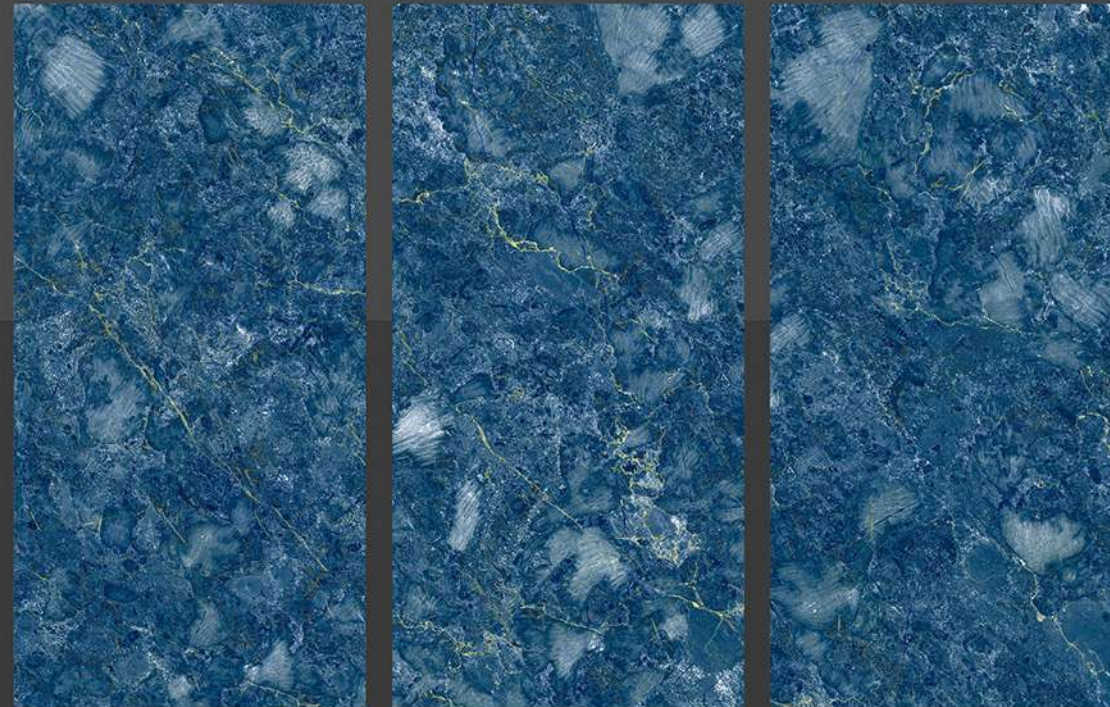

THICKNESS
9 MM

FINISH

HIGH GLOSS

NARBIA BLUE

600 X 1200 MM