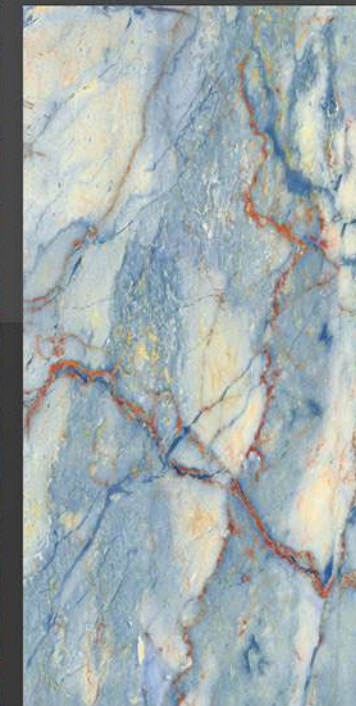

FINISH

HIGH GLOSS

THICKNESS
9 MM

FINISH

HIGH GLOSS

NARUTO DUSK

600 X 1200 MM

THICKNESS
9 MM