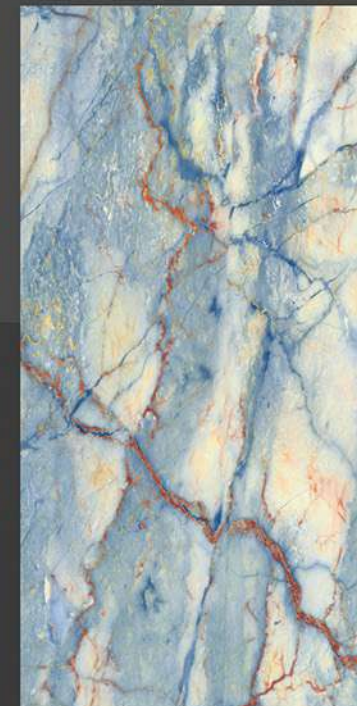

FINISH

HIGH GLOSS

THICKNESS
9 MM

FINISH

HIGH GLOSS

NARUTO DUSK

600 X 1200 MM

THICKNESS
9 MM