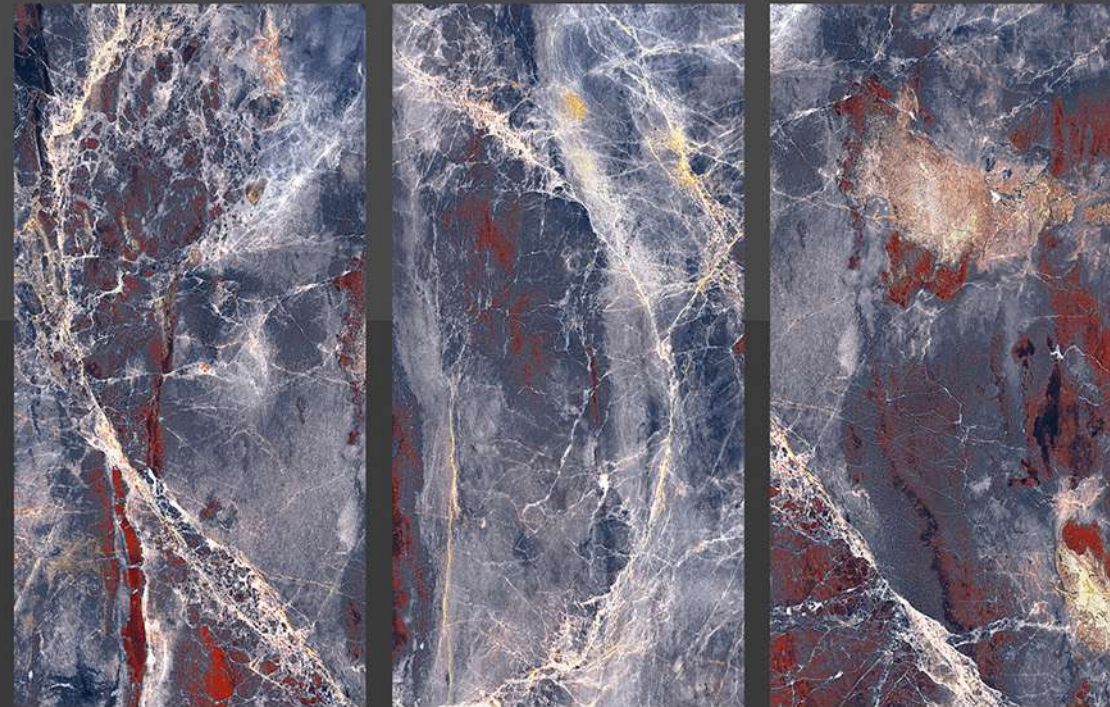

THICKNESS
9 MM

FINISH

HIGH GLOSS

CRISTINA PURP

600 X 1200 MM