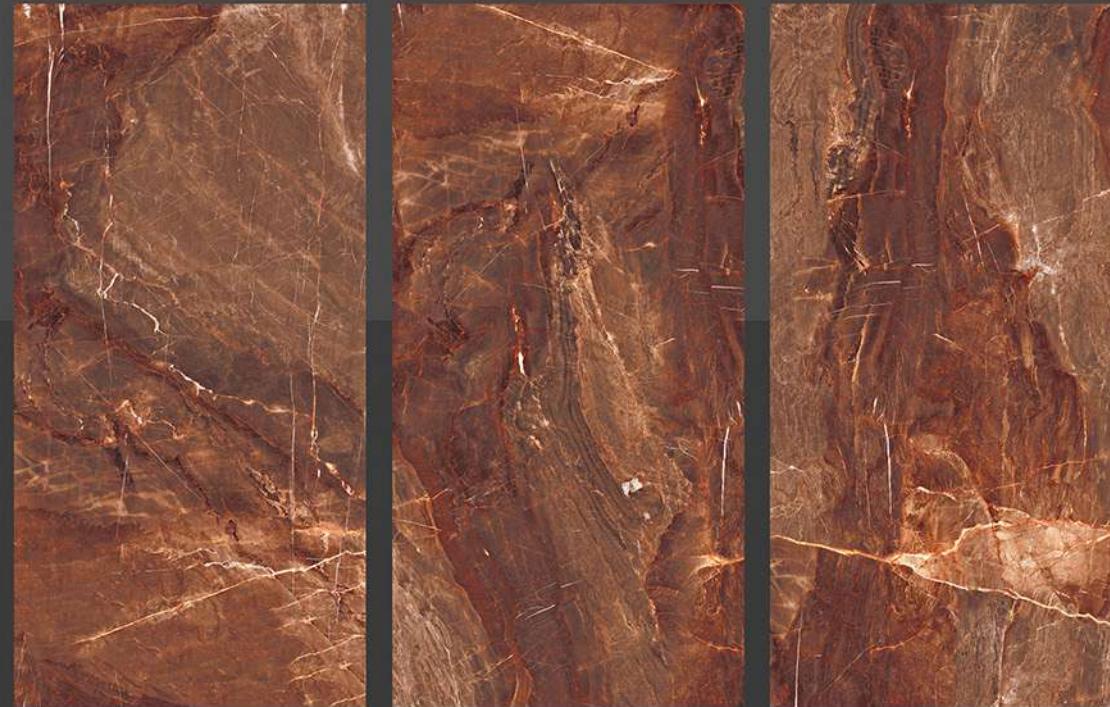

600 X 1200 MM

THICKNESS
9 MM

PIANO RED

600 X 1200 MM

FINISH

HIGH GLOSS

THICKNESS
9 MM

FINISH