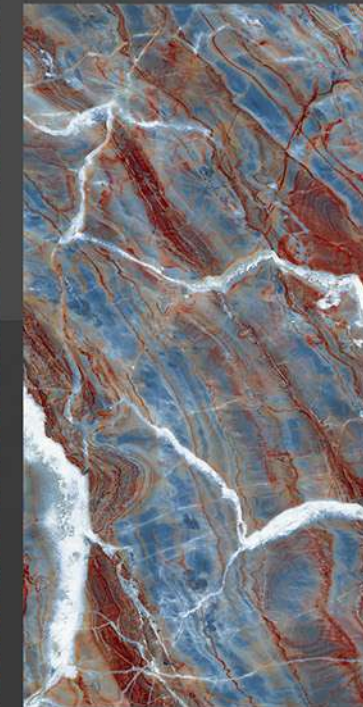

ILLUMINATI

600 X 1200 MM

THICKNESS
9 MM

FINISH

HIGH GLOSS

IRONSIDE DARK

600 X 1200 MM

THICKNESS
9 MM