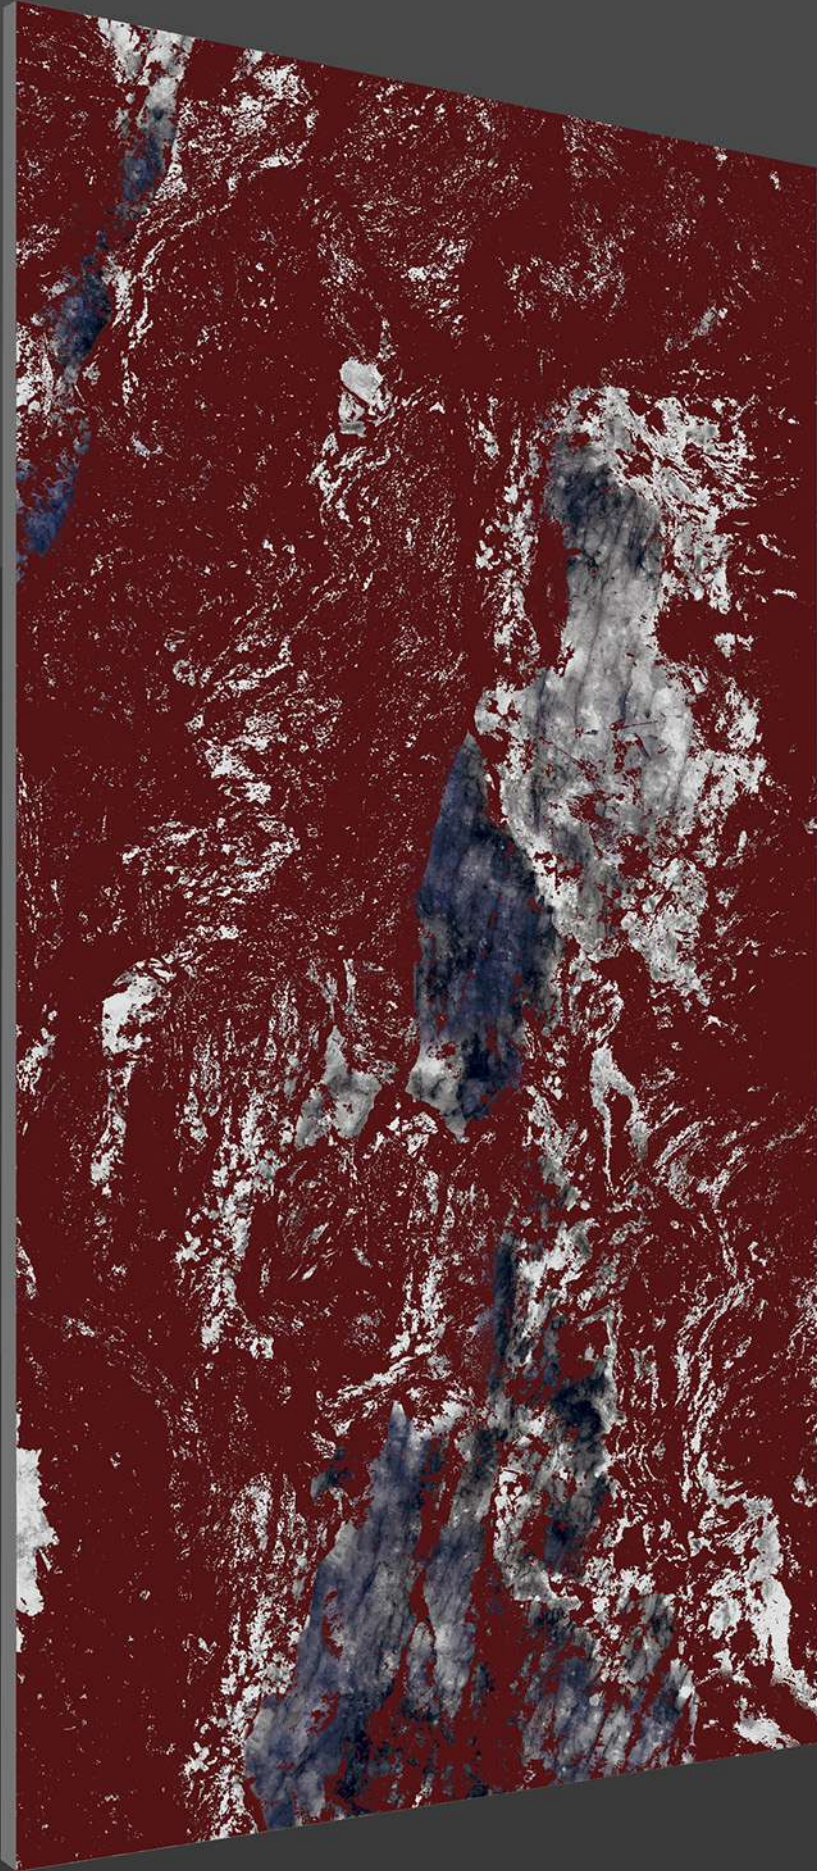

HIGH GLOSS

BLUE PEARL

600 X 1200 MM

THICKNESS
9 MM

FINISH

HIGH GLOSS

CLASSIC BLACK

600 X 1200 MM