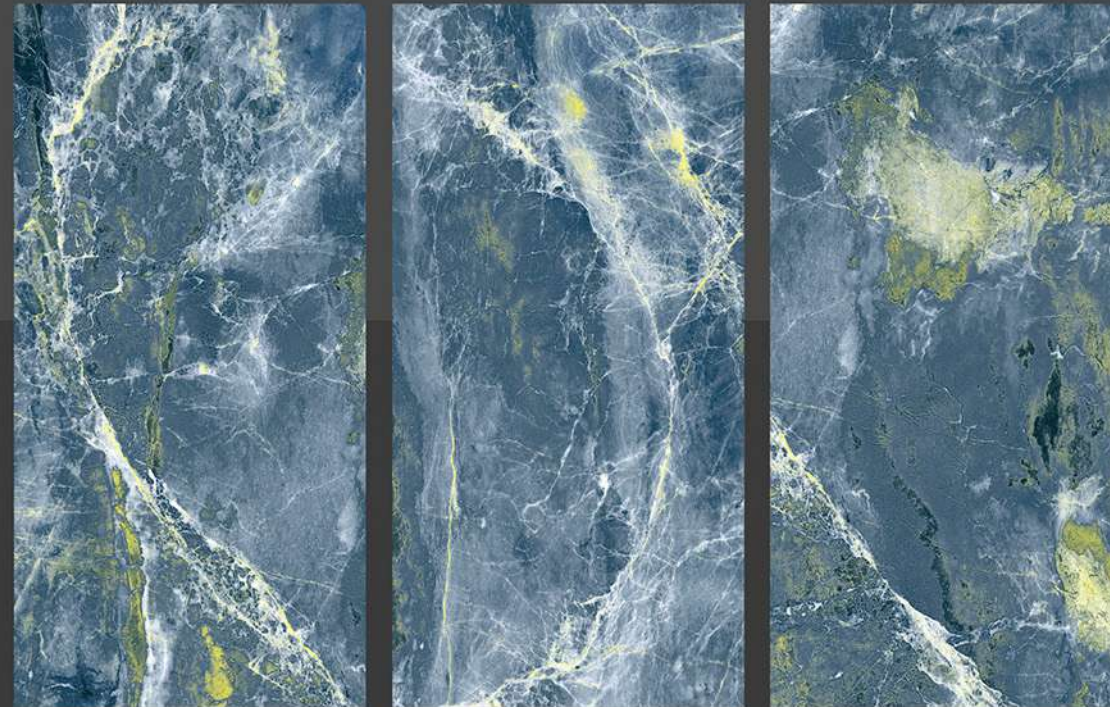

CRISTINA BLACK

600 X 1200 MM

THICKNESS
9 MM

FINISH

HIGH GLOSS

CRISTINA BLUE

600 X 1200 MM

THICKNESS
9 MM