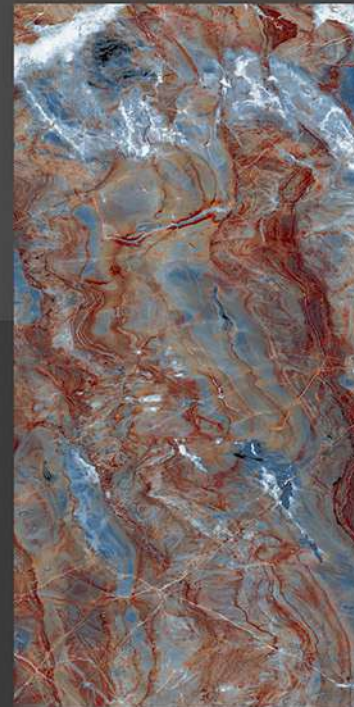

ILLUMINATI

600 X 1200 MM

THICKNESS
9 MM

FINISH

HIGH GLOSS

IRONSIDE DARK

600 X 1200 MM

THICKNESS
9 MM