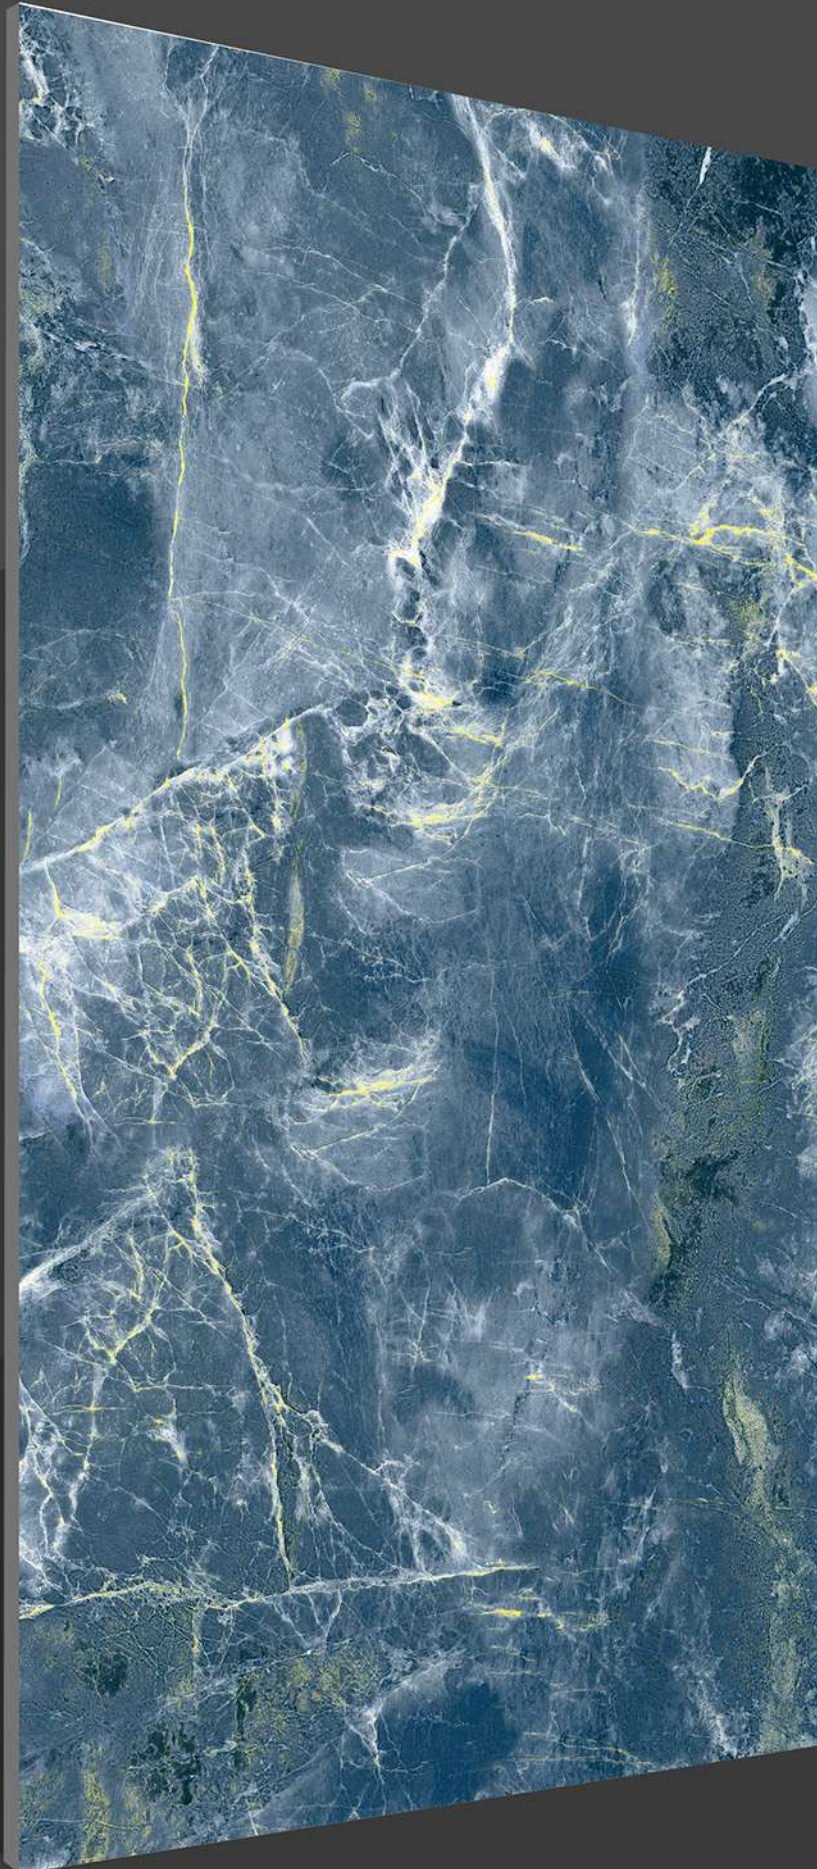

THICKNESS
9 MM

FINISH

HIGH GLOSS

CRISTINA BLUE

600 X 1200 MM