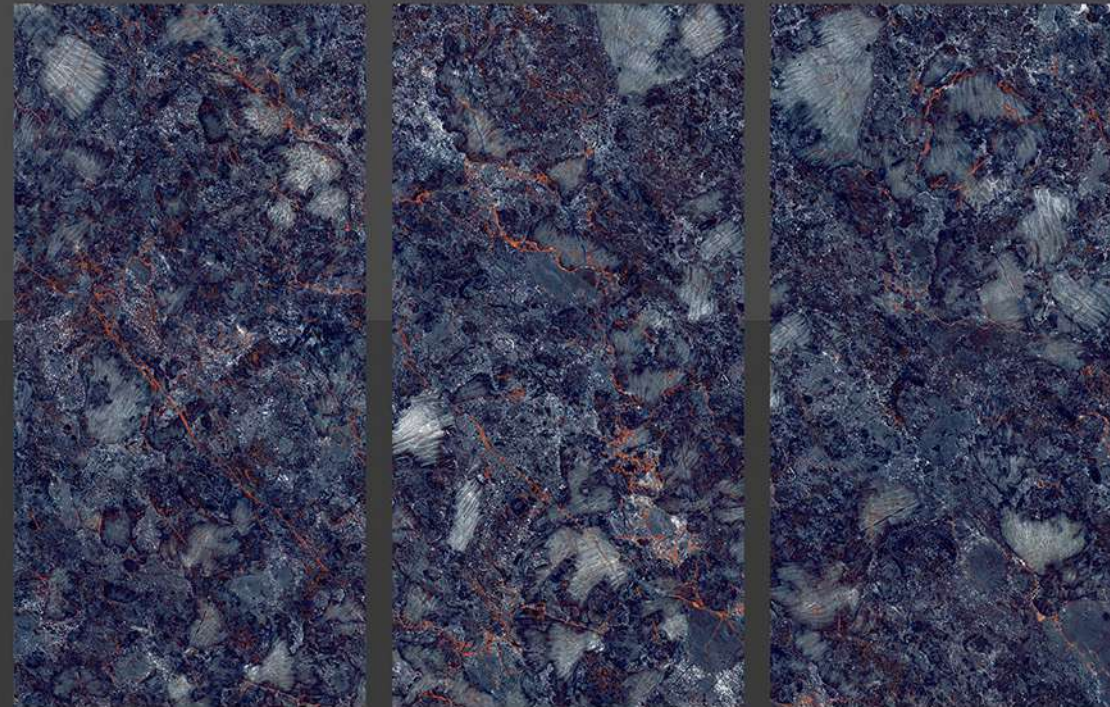

THICKNESS
9 MM

NARBIA NEAVY

600 X 1200 MM

FINISH

HIGH GLOSS