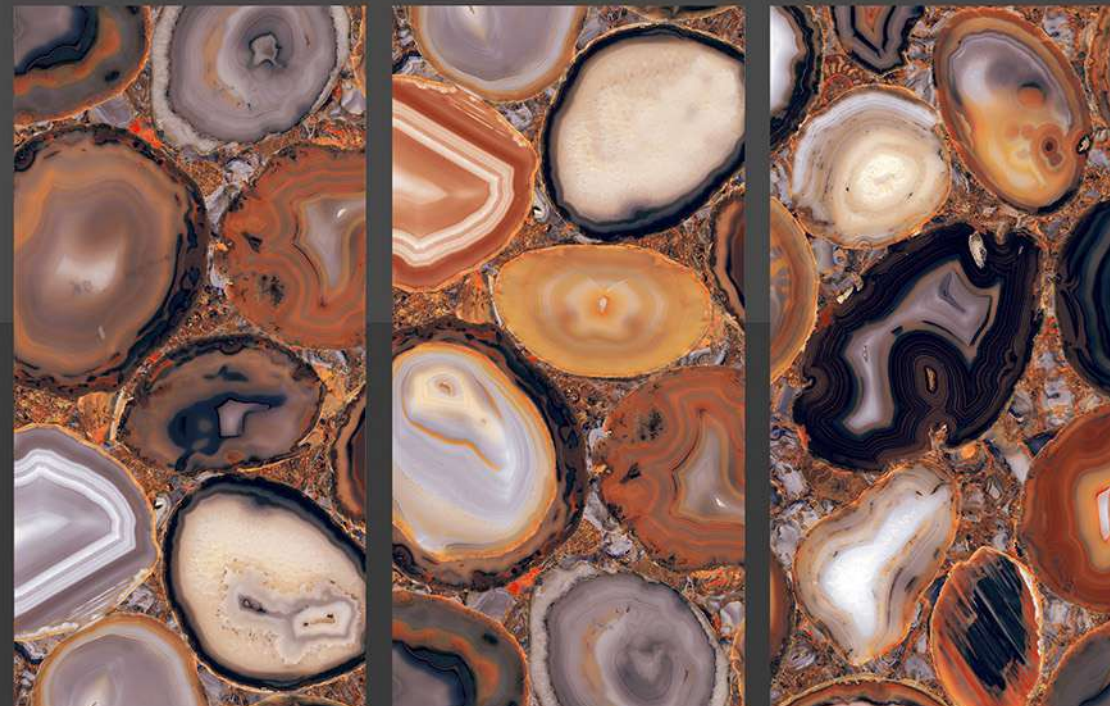

THICKNESS
9 MM

FINISH

HIGH GLOSS

BLEND STONE

600 X 1200 MM