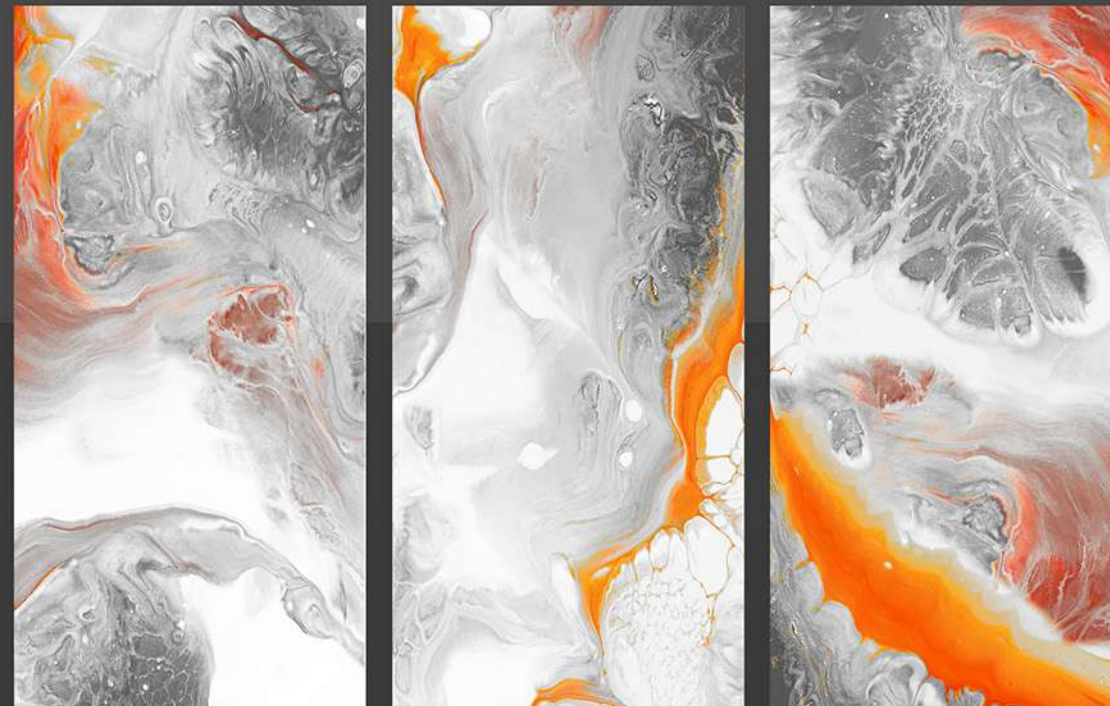

SANDRA GREY

600 X 1200 MM

THICKNESS
9 MM

FINISH

HIGH GLOSS

SANDRA MIRINDA

600 X 1200 MM

THICKNESS
9 MM