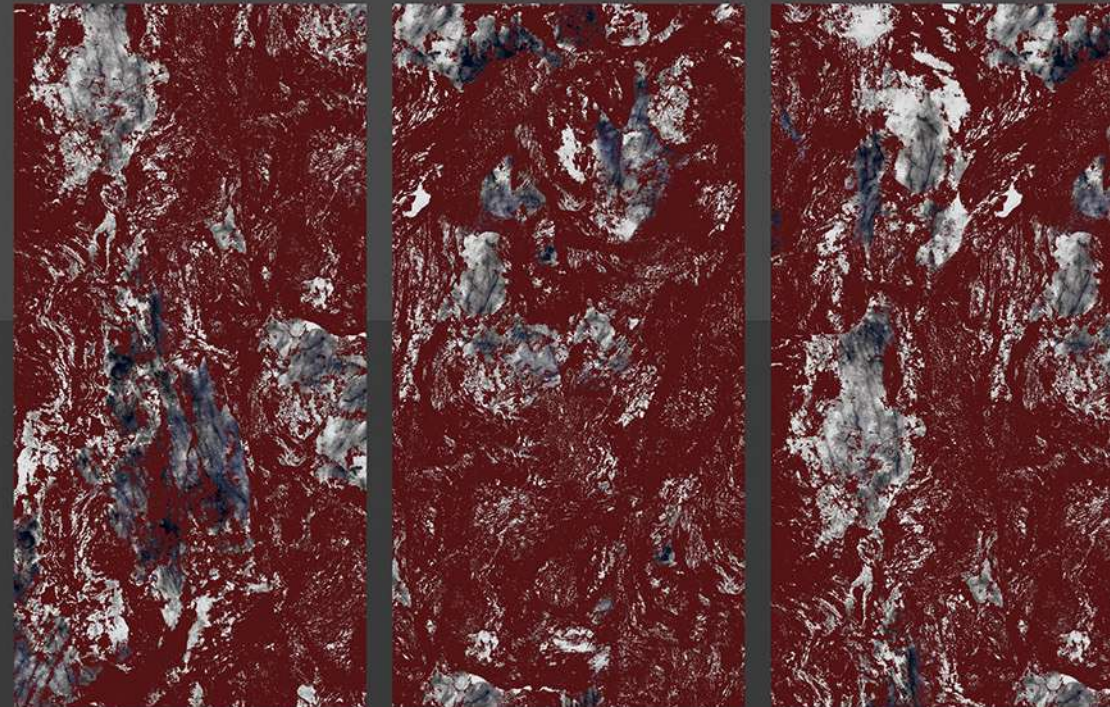

THICKNESS
9 MM

CRISPY RED

600 X 1200 MM

FINISH

HIGH GLOSS