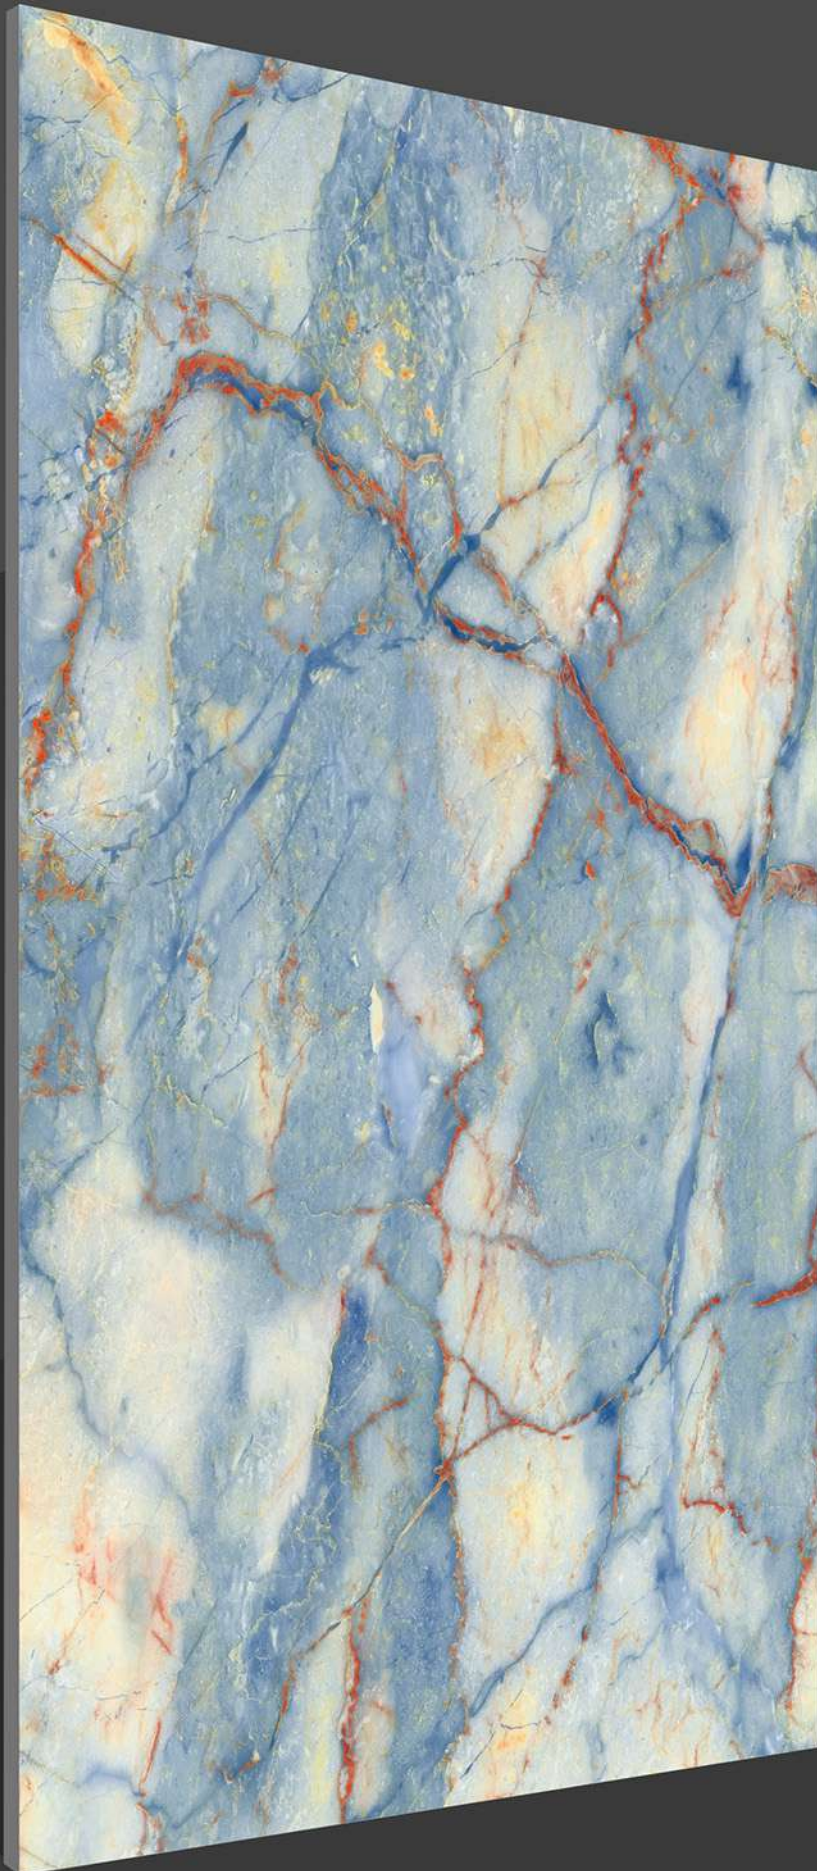

THICKNESS
9 MM

FINISH

HIGH GLOSS

NARUTO DUSK

600 X 1200 MM