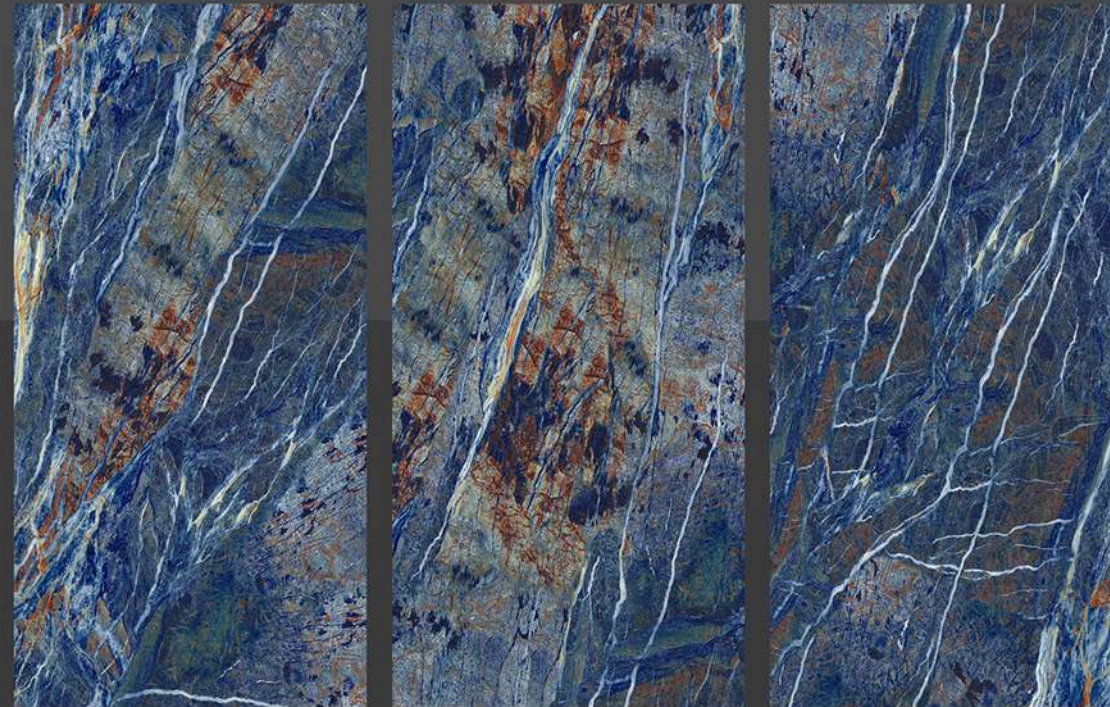

HIGH GLOSS

BLUE PEARL

600 X 1200 MM

THICKNESS
9 MM

FINISH

HIGH GLOSS

CLASSIC BLACK

600 X 1200 MM