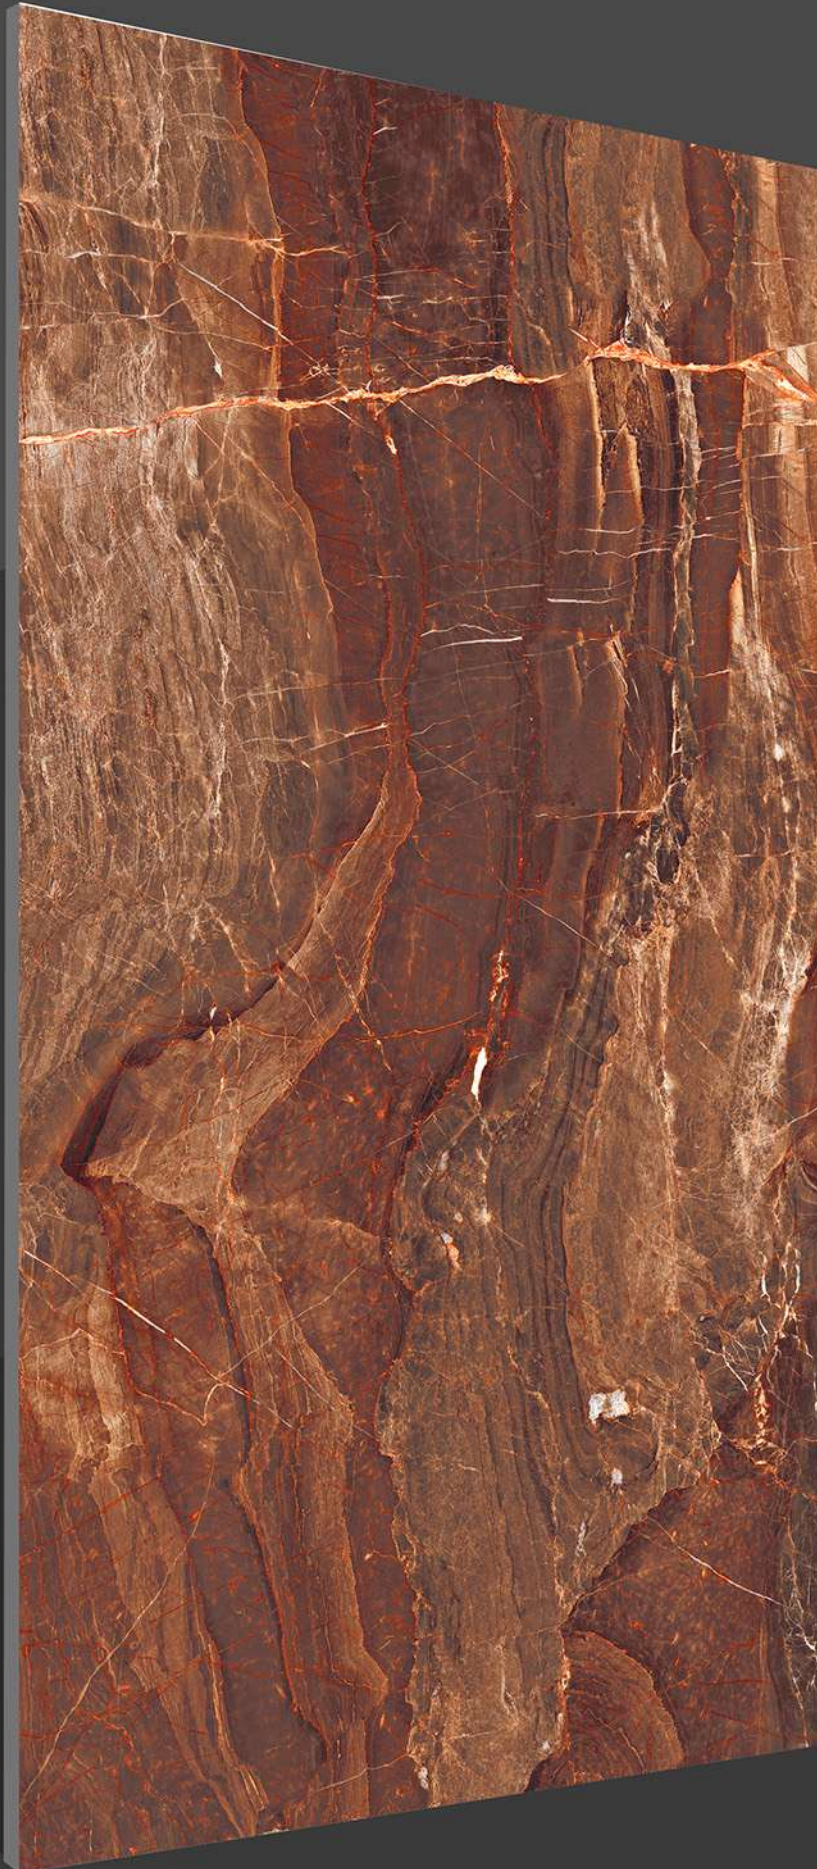

THICKNESS
9 MM

PIANO RED

600 X 1200 MM

FINISH

HIGH GLOSS