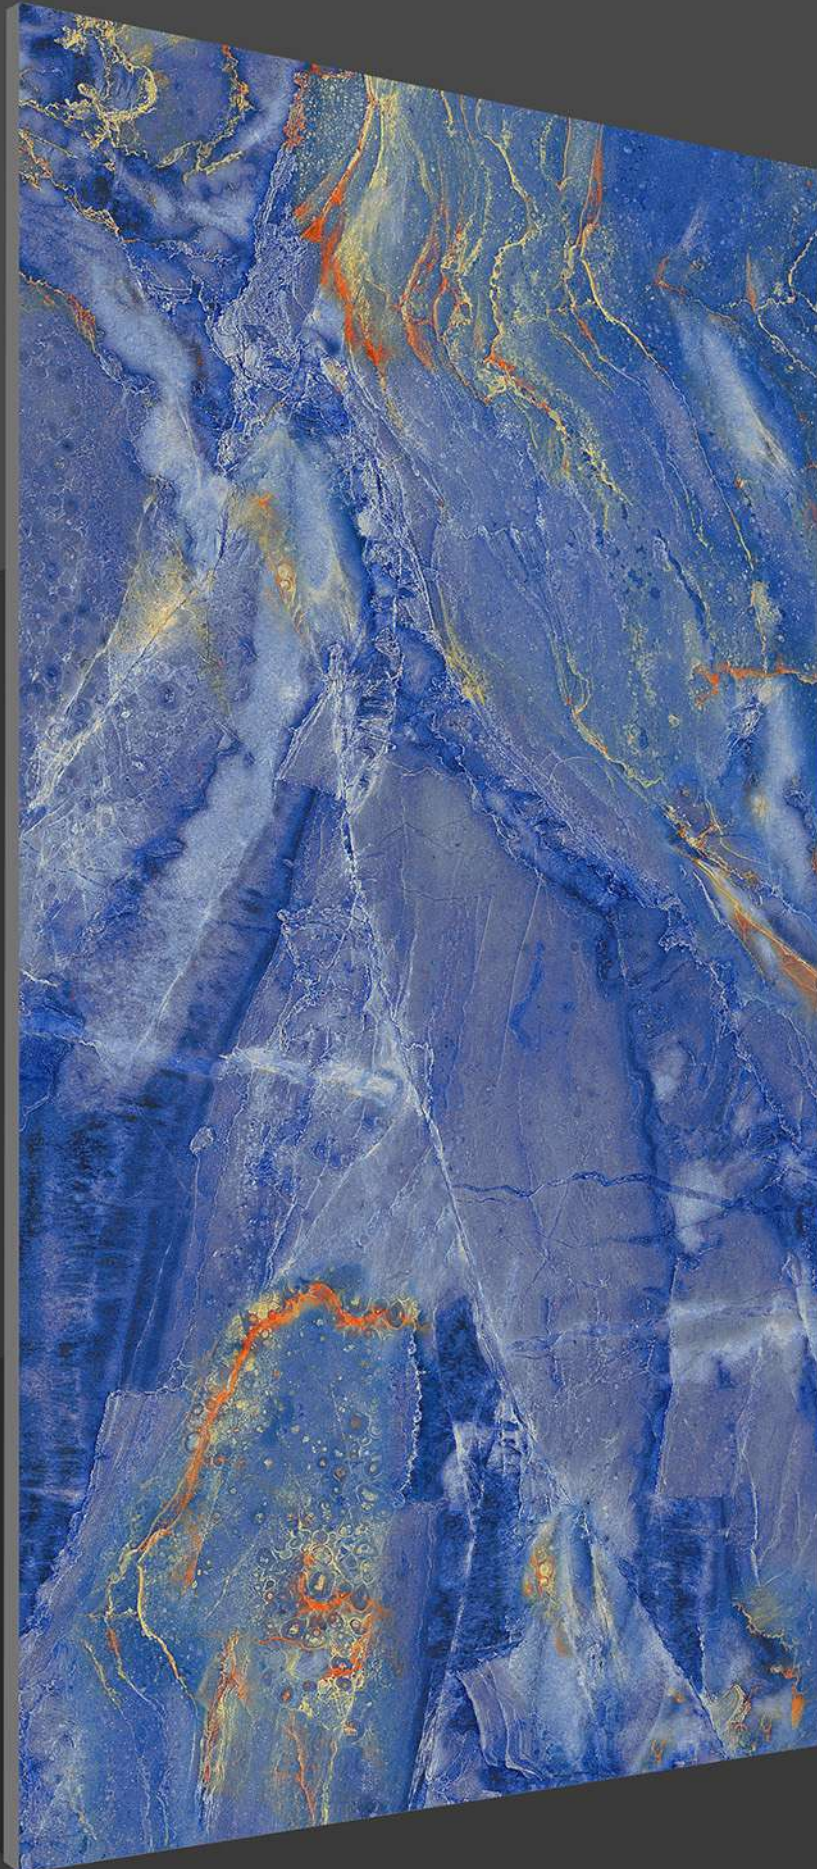

THICKNESS
9 MM

FINISH

HIGH GLOSS

FLOKY BLUE

600 X 1200 MM