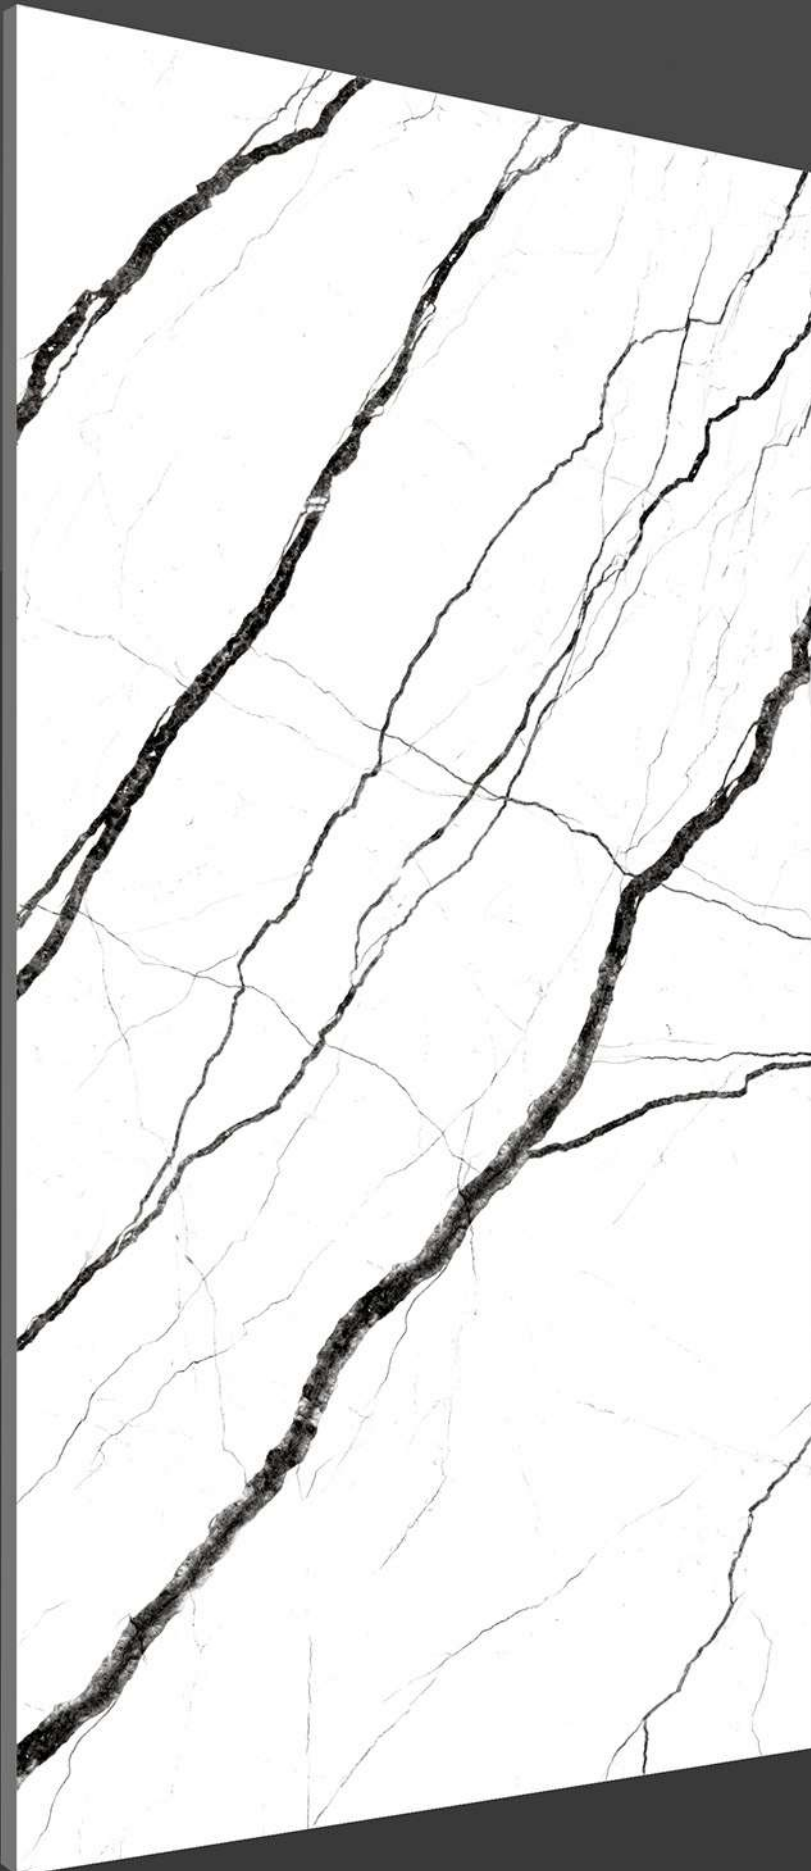

FINISH

GLOSSY

LUXONUT

600 X 1200 MM

9

THICKNESS

MM

SERIES