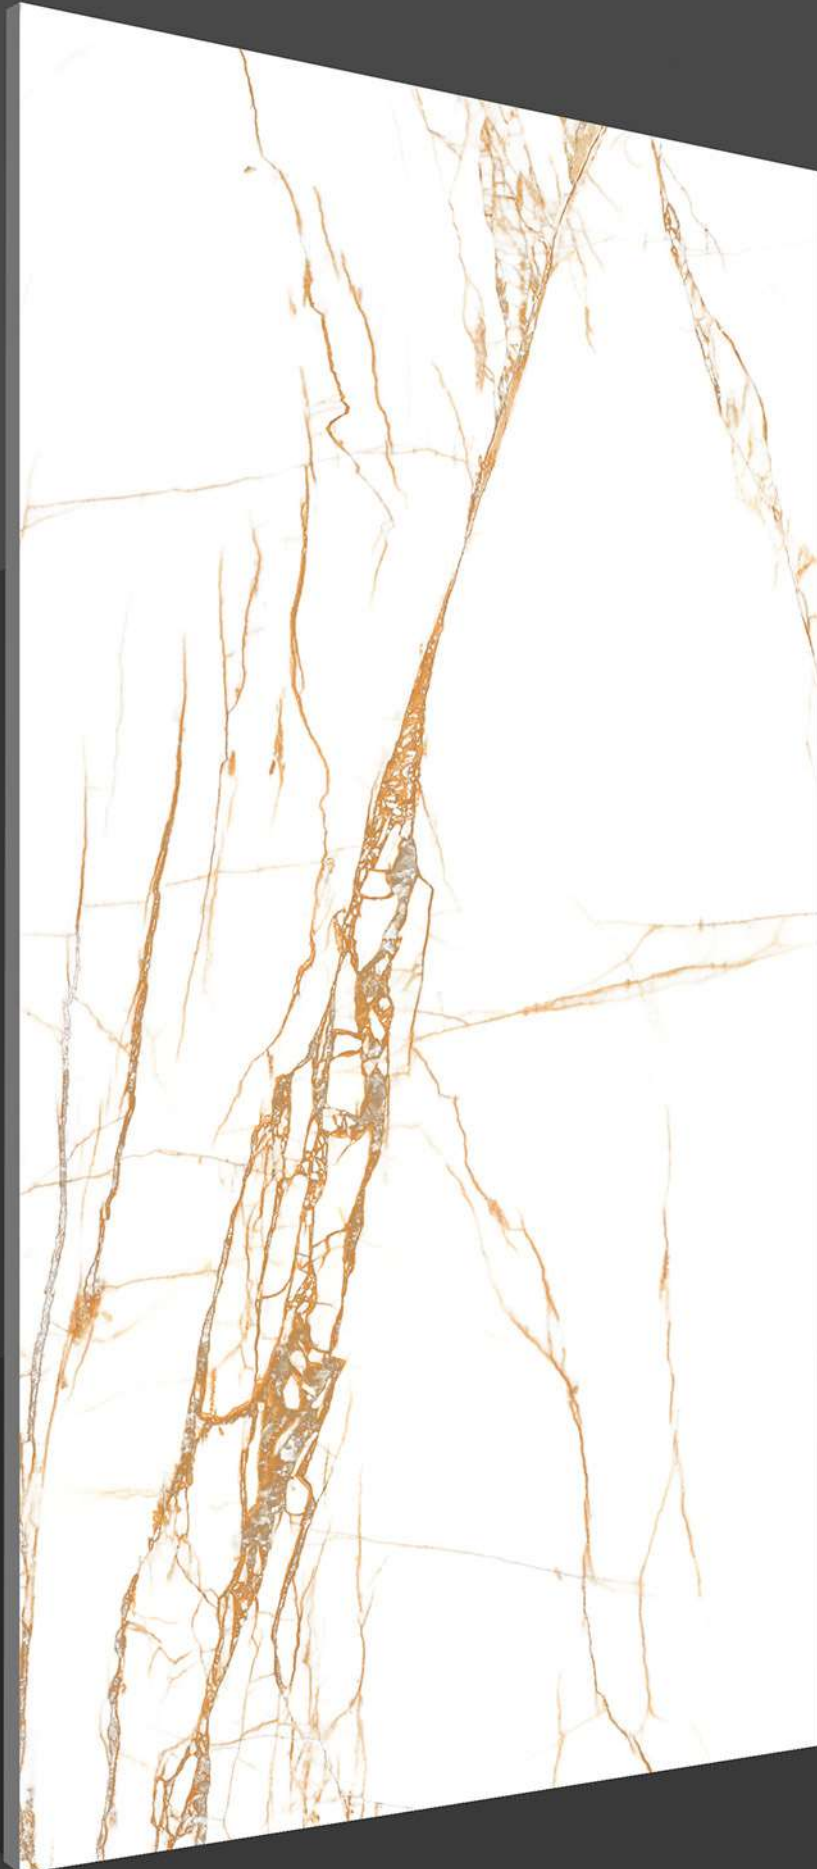

THICKNESS
9 MM

SERIES

WHITE COLLECTION

FINISH

GLOSSY

ROYAL GOLD

600 X 1200 MM