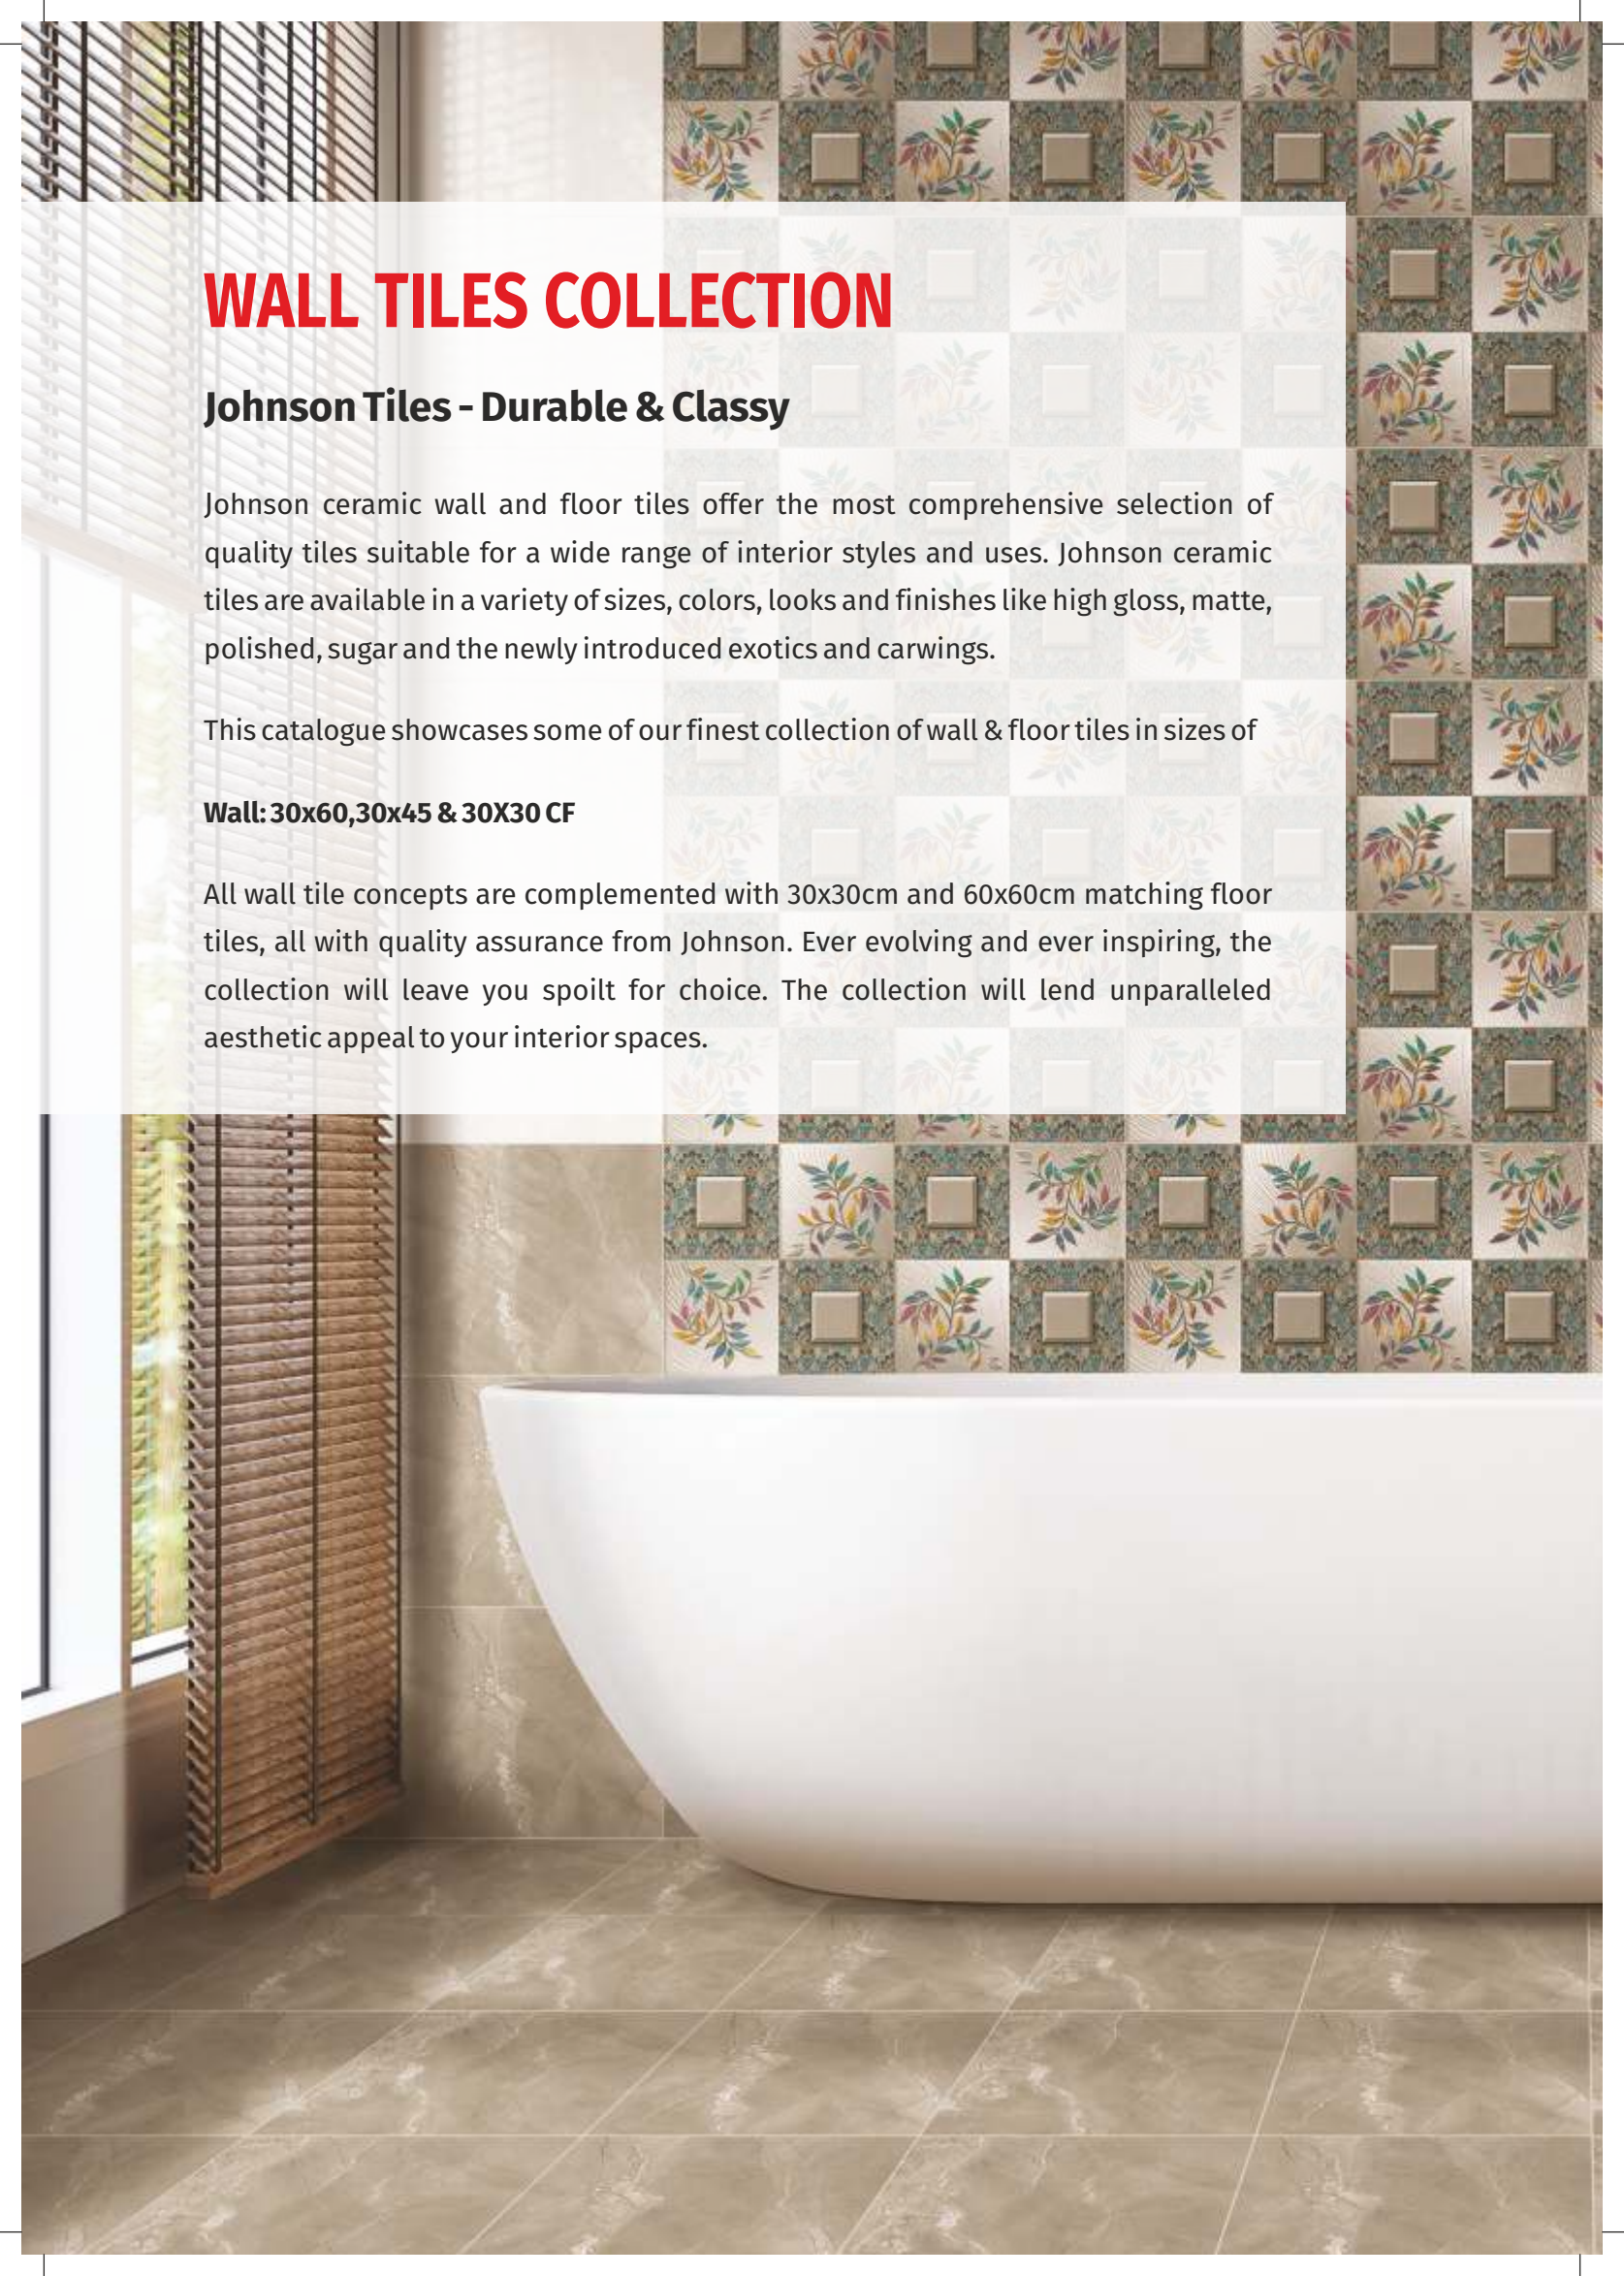

WALL TILES COLLECTION

Johnson Tiles - Durable & Classy

Johnson ceramic wall and floor tiles offer the most comprehensive selection of quality tiles suitable for a wide range of interior styles and uses. Johnson ceramic tiles are available in a variety of sizes, colors, looks and finishes like high gloss, matte, polished, sugar and the newly introduced exotics and carwings.

This catalogue showcases some of our finest collection of wall & floor tiles in sizes of

Wall: 30x60,30x45 & 30X30 CF

All wall tile concepts are complemented with 30x30cm and 60x60cm matching floor tiles, all with quality assurance from Johnson. Ever evolving and ever inspiring, the collection will leave you spoilt for choice. The collection will lend unparalleled aesthetic appeal to your interior spaces.