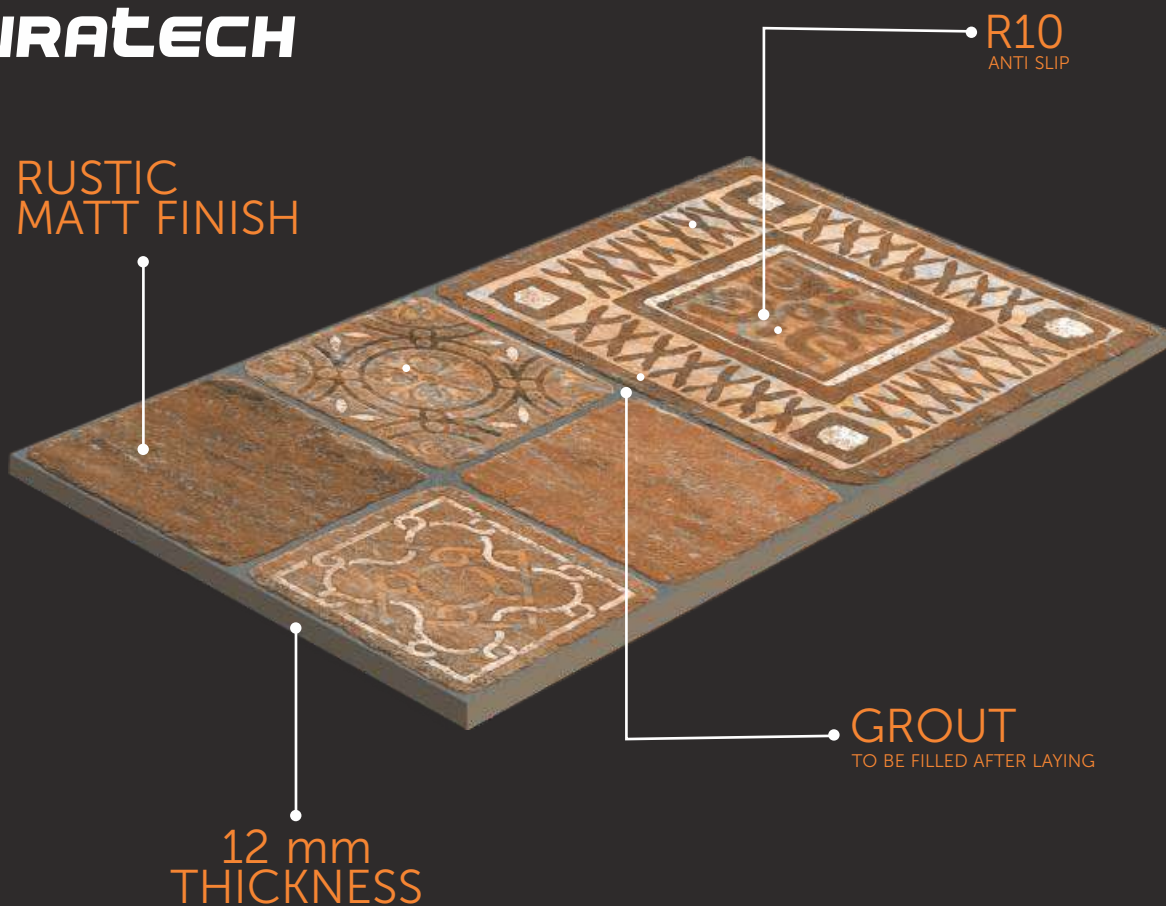

Kajaria DURATECH

Our Duratech 30x60 cm Collection's Rustic Matt Finish gives easy solutions to urban areas and heavy traffic places. The best Heavy Duty Vitrified tile with 12 mm thickness and an antislip rate R10. These tiles are highly resistant against abrasion, as well as a strong bending resistance. It is perfect for pedestrian areas, squares in the city, traffic areas, entrance of houses, urban area and all kind of heavy duty areas.

4

random
moulds

32

random
patterns

12

mm
thickness

<0.05

water
absorption

30X60CM | 12MM

HEAVY DUTY VITRIFIED TILES