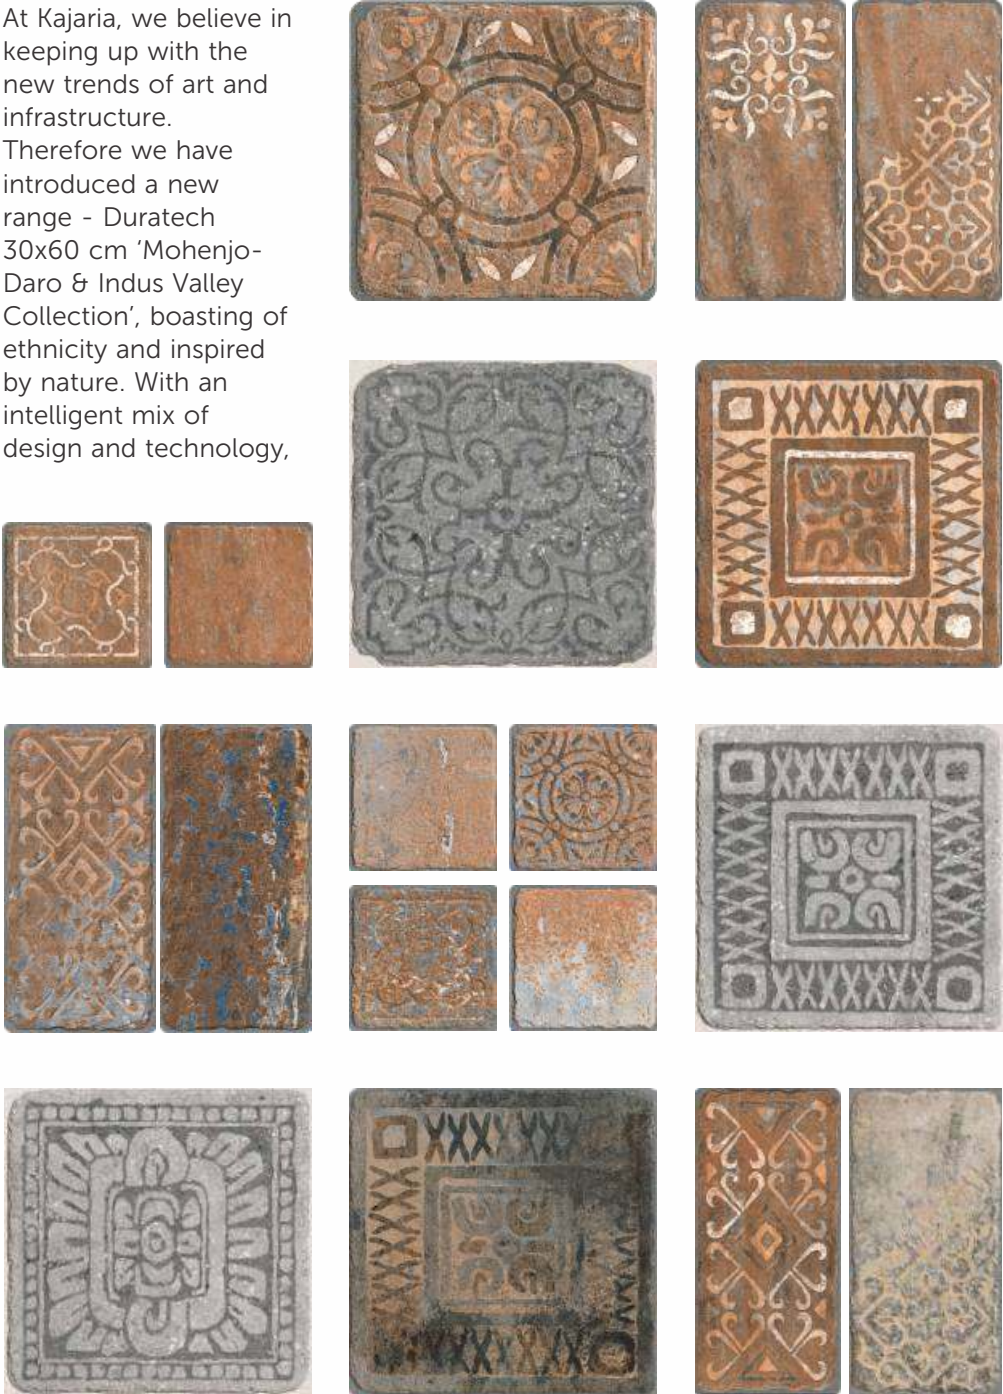

COLLECTION

At Kajaria, we believe in keeping up with the new trends of art and infrastructure. Therefore we have introduced a new range - Duratech 30x60 cm 'Mohenjo-Daro & Indus Valley Collection', boasting of ethnicity and inspired by nature. With an intelligent mix of design and technology,