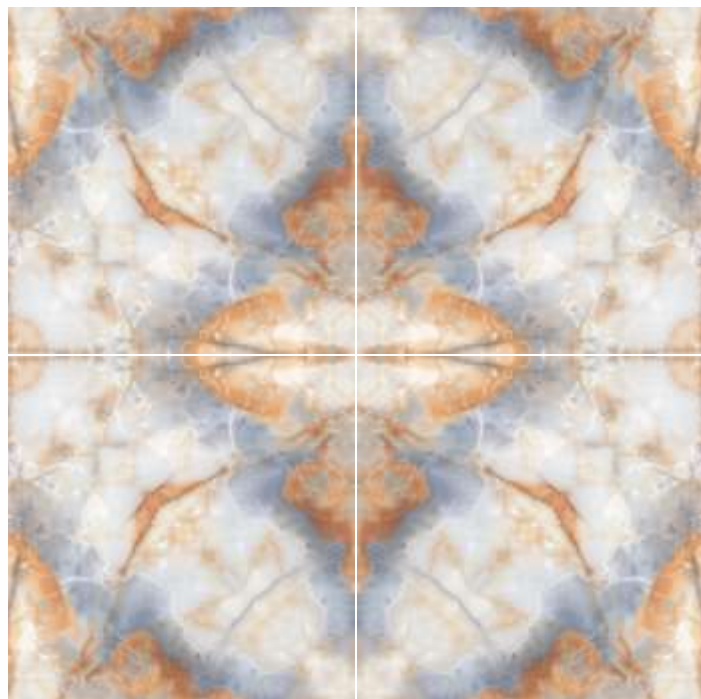

ONYX RUBEL

POLISH

BOOK MATCH