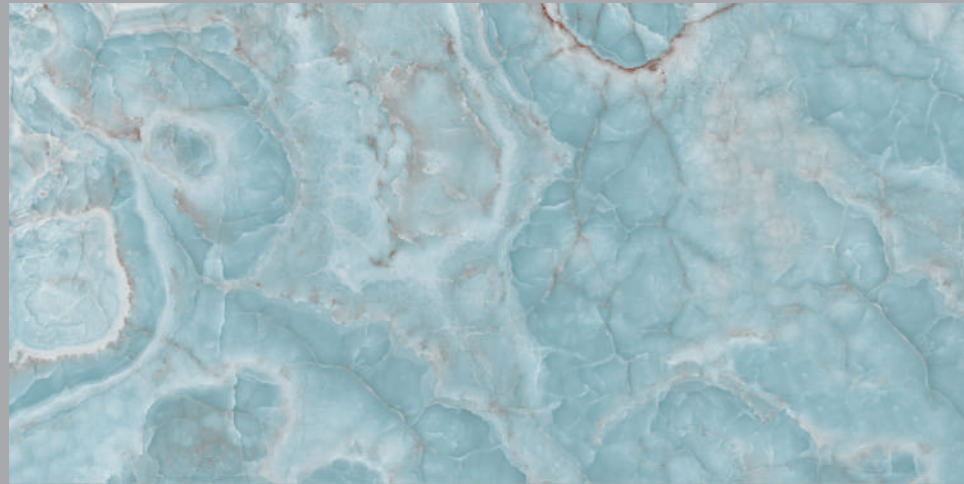

Glazed Vitrified Tiles

800 x 1600 mm

For wall application

For floor application

Fine detailing

Stain resistant

800 x 1600 mm

ONYX AQUA