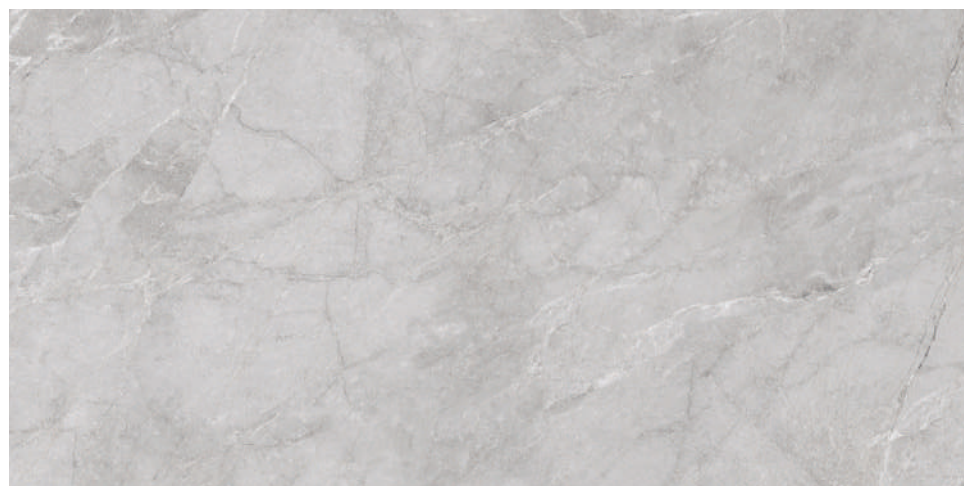

VENCHY GREY ■

POLISH