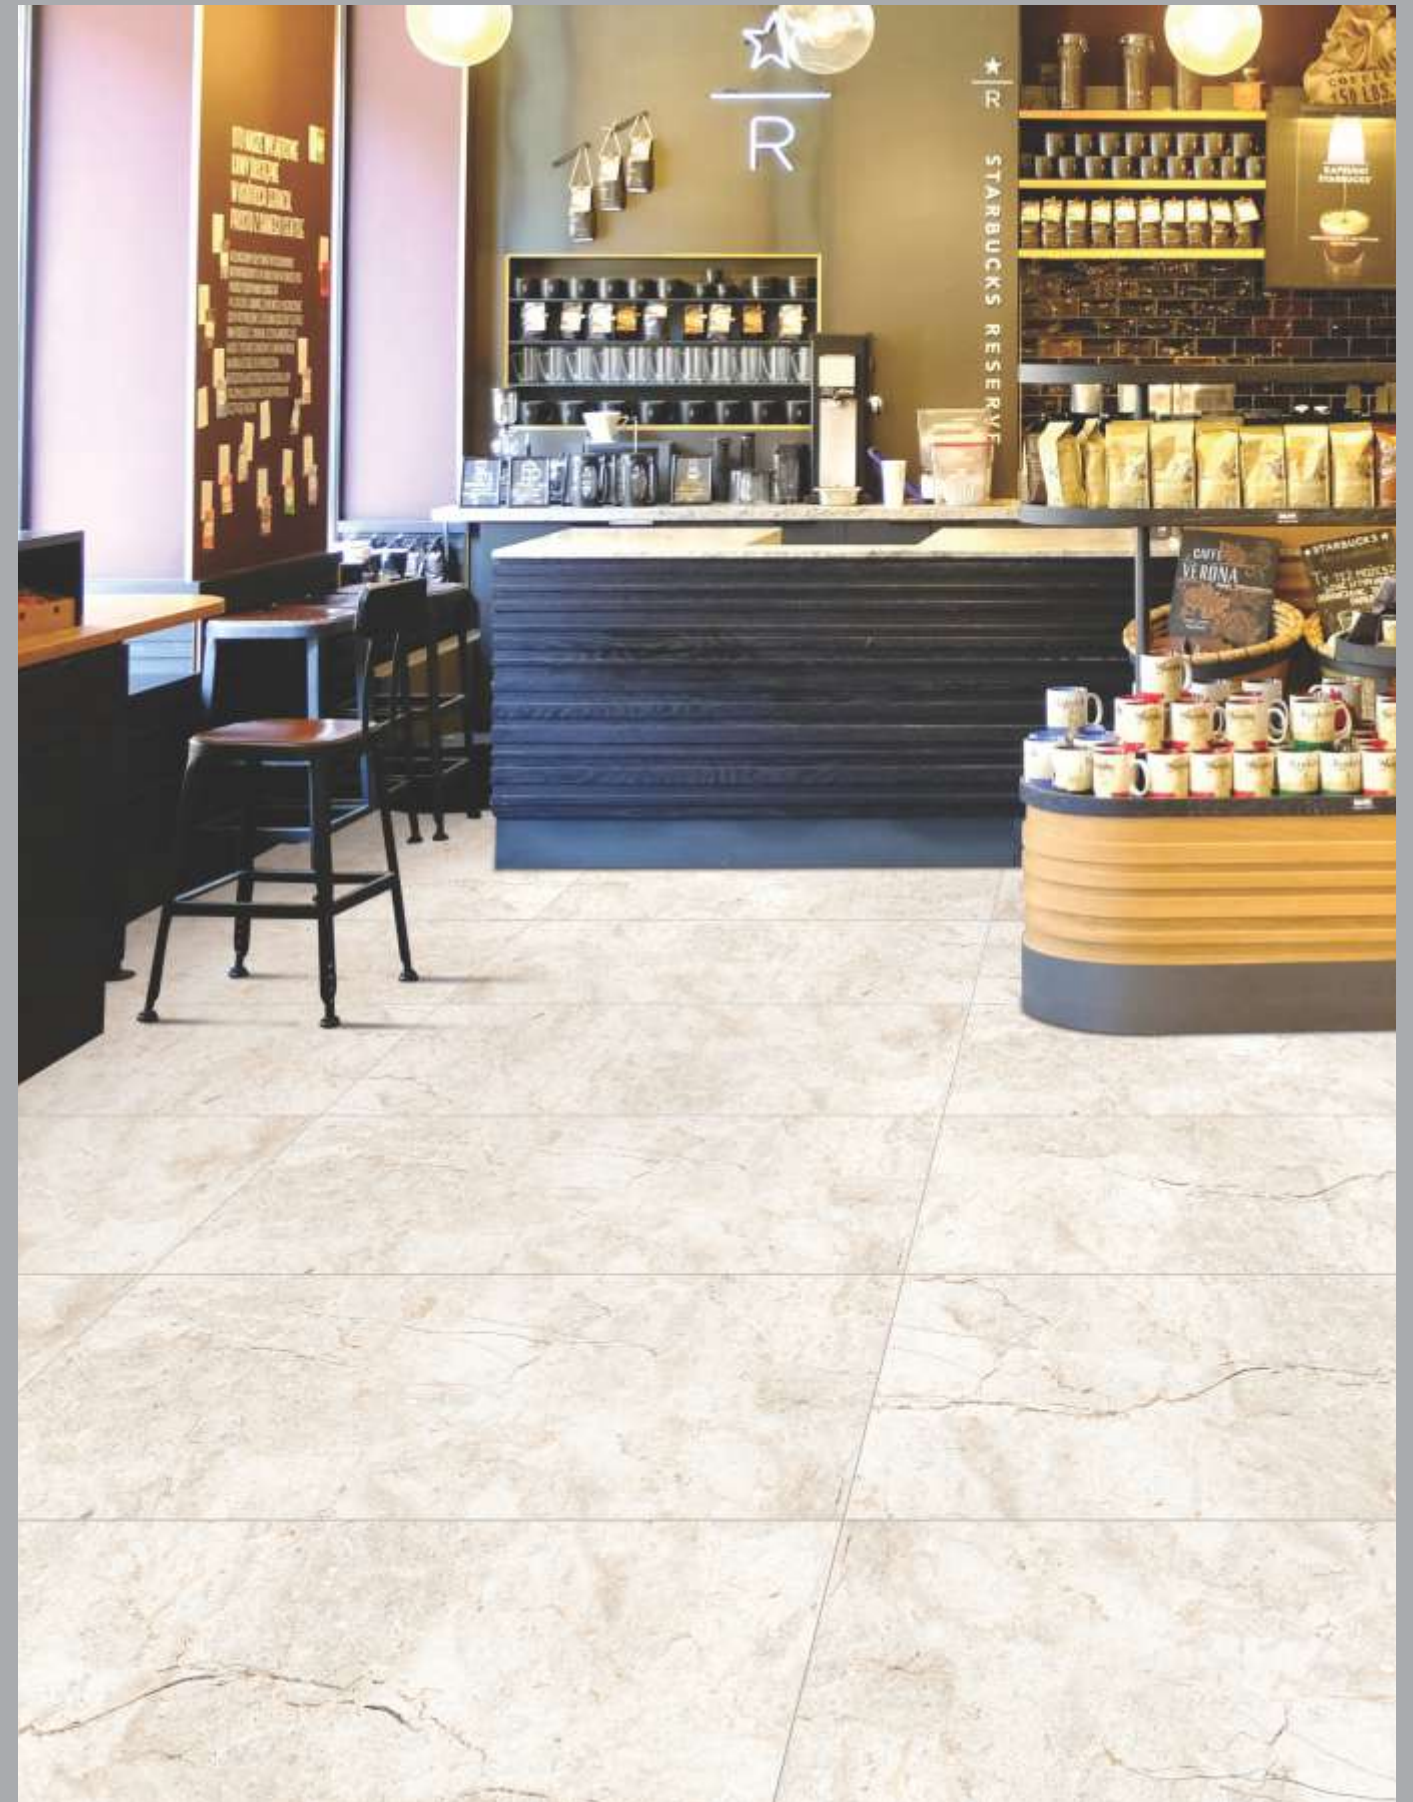

GIBA SATUARIO ▲ CARVING

CALACATTA ROMA ● CARVING

SATUARIO STELLA ▲ CARVING

KASHMIR SNOW ● CARVING

LYKRA SILVER ● CARVING

● THESE TILES ARE AVAILABLE IN PREMIUM POLISH | POLISH ALSO
▲ THESE TILES ARE AVAILABLE IN PREMIUM POLISH | POLISH & FLUTED PUNCH DECOR ALSO