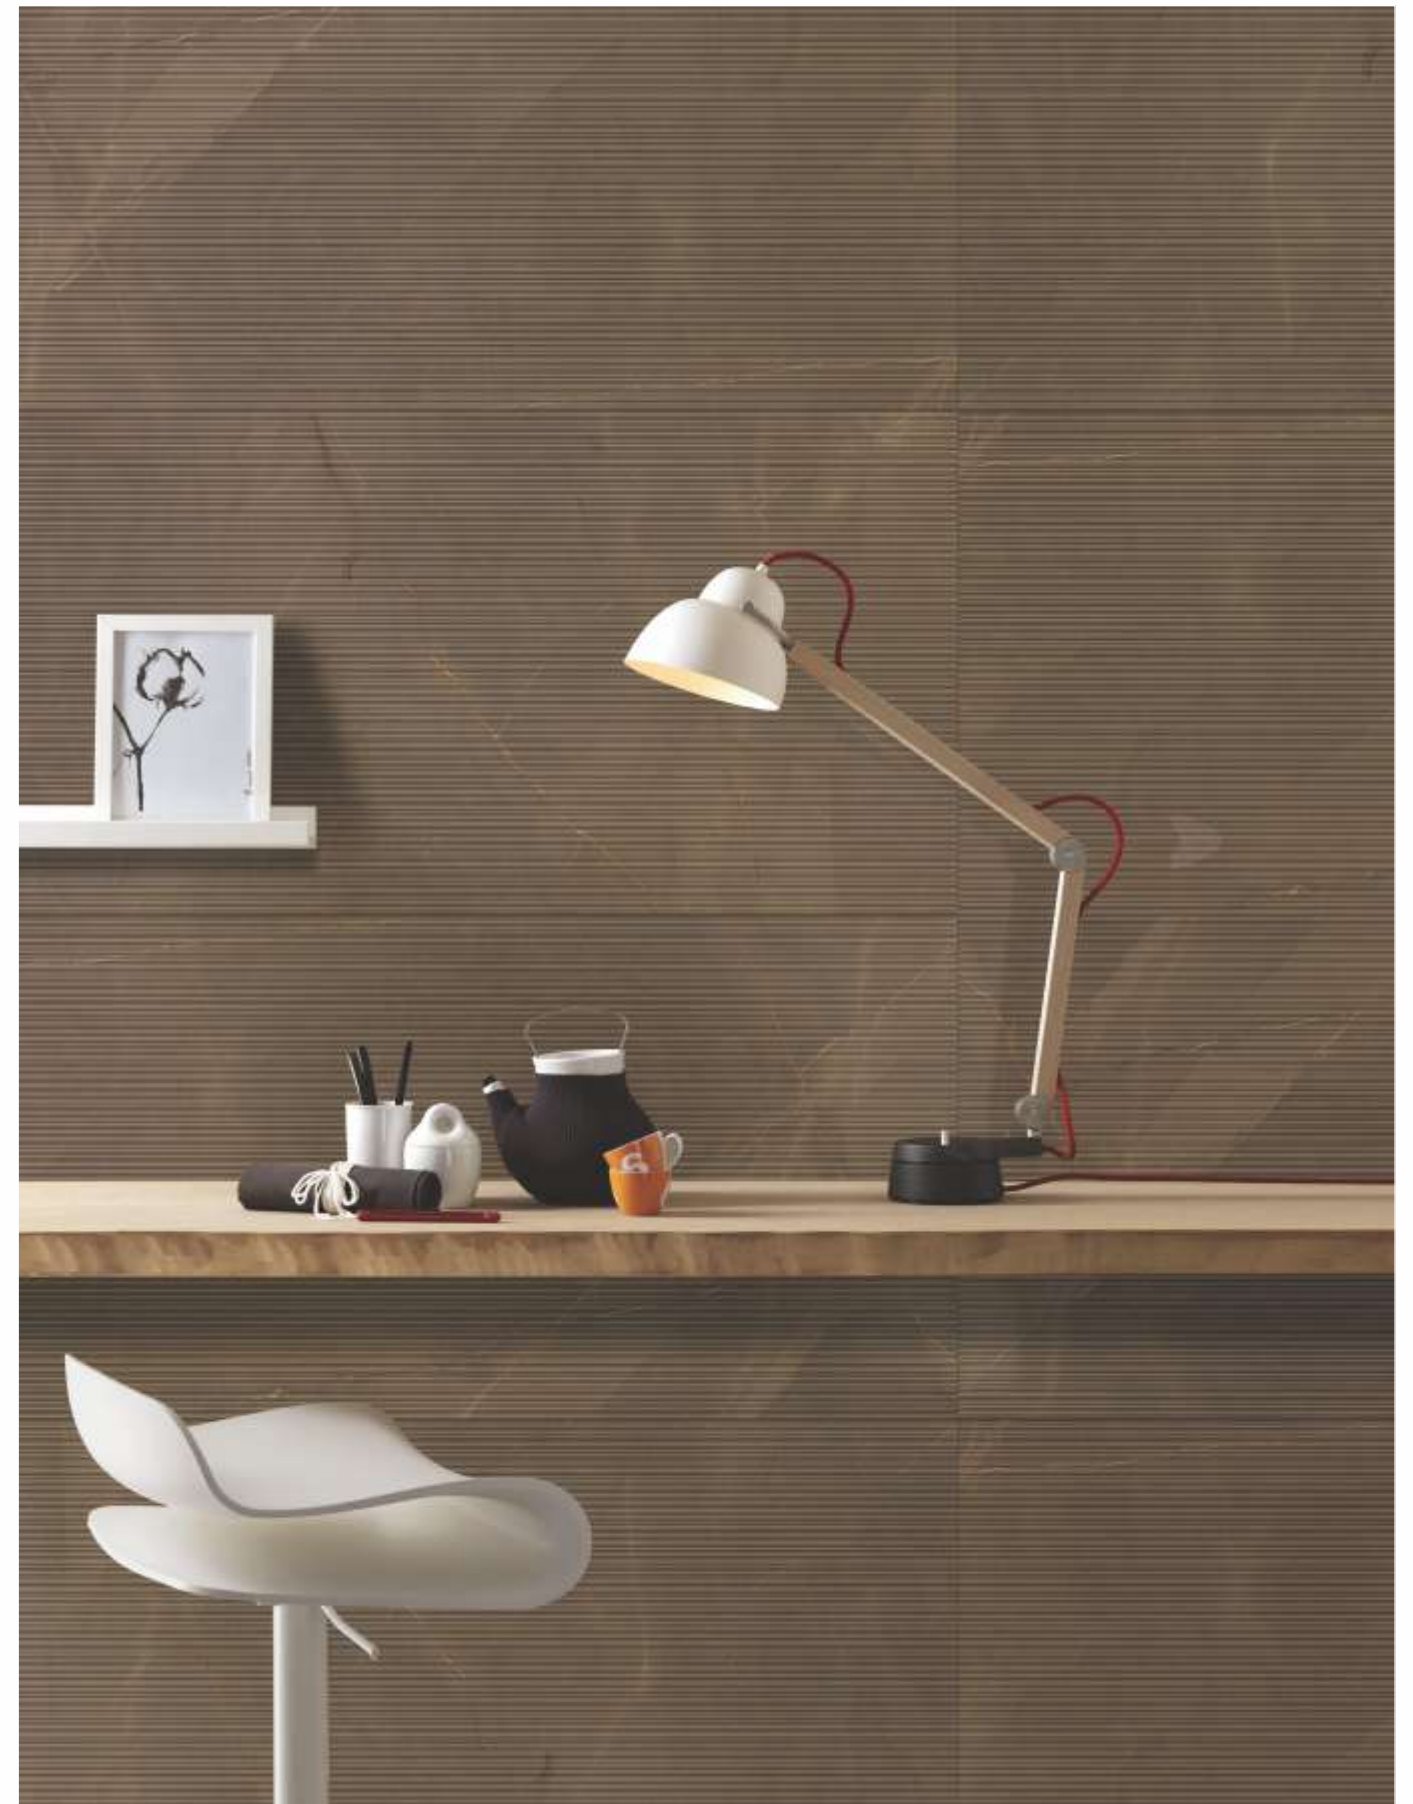

MATCHING WITH ARMANI BROWN PREMIUM POLISH/CARVING

ARMANI BROWN ▲ PREMIUM
FLUTED MATT

MATCHING WITH COSMIC NERO PREMIUM POLISH/CARVING

COSMIC NERO ▲ PREMIUM
FLUTED MATT

★ THESE TILES ARE AVAILABLE IN ROTO MATT ALSO
▲ THESE TILES ARE AVAILABLE IN PREMIUM POLISH | POLISH & CARVING ALSO