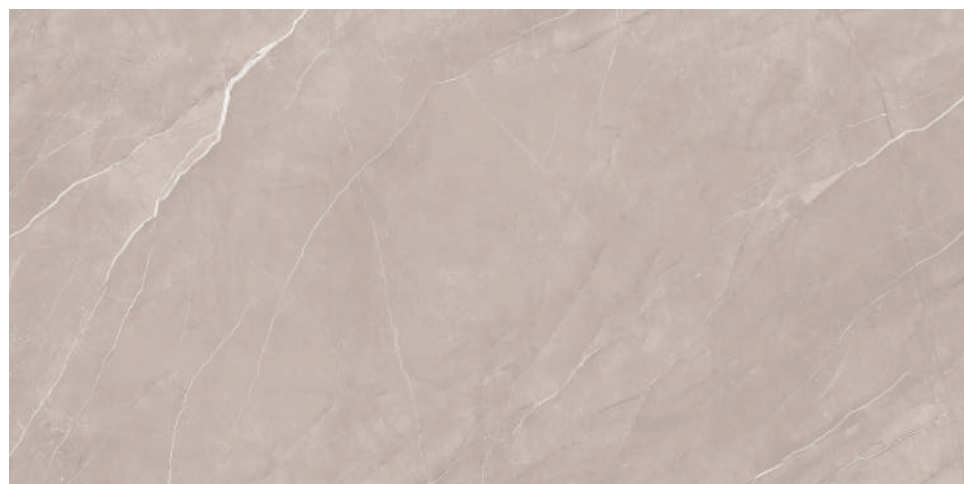

LAPIS TAUPE ■

POLISH

■ THESE TILES ARE AVAILABLE IN 600X1200 MM ALSO