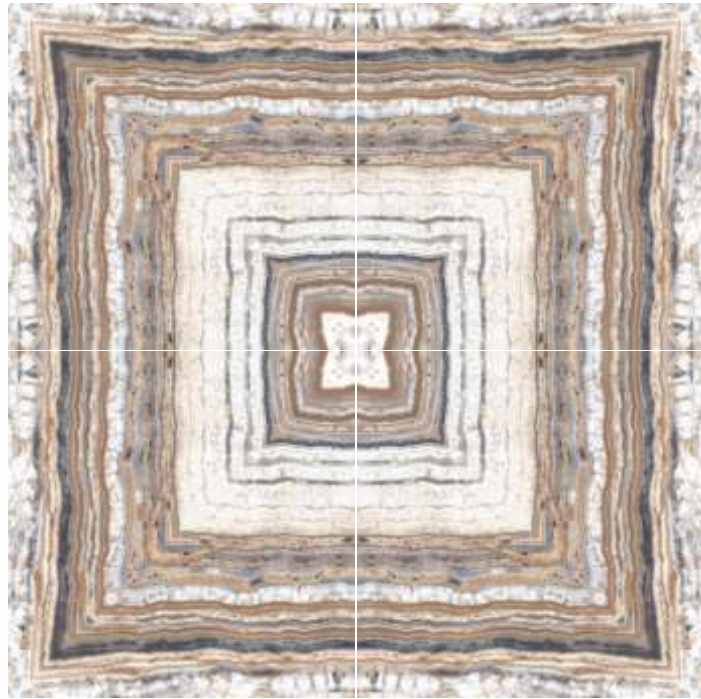

600 x 600 mm

For wall application

For floor application

Fine detailing

Stain resistant

600 x 600 mm

TIGRON BEIGE

POLISH