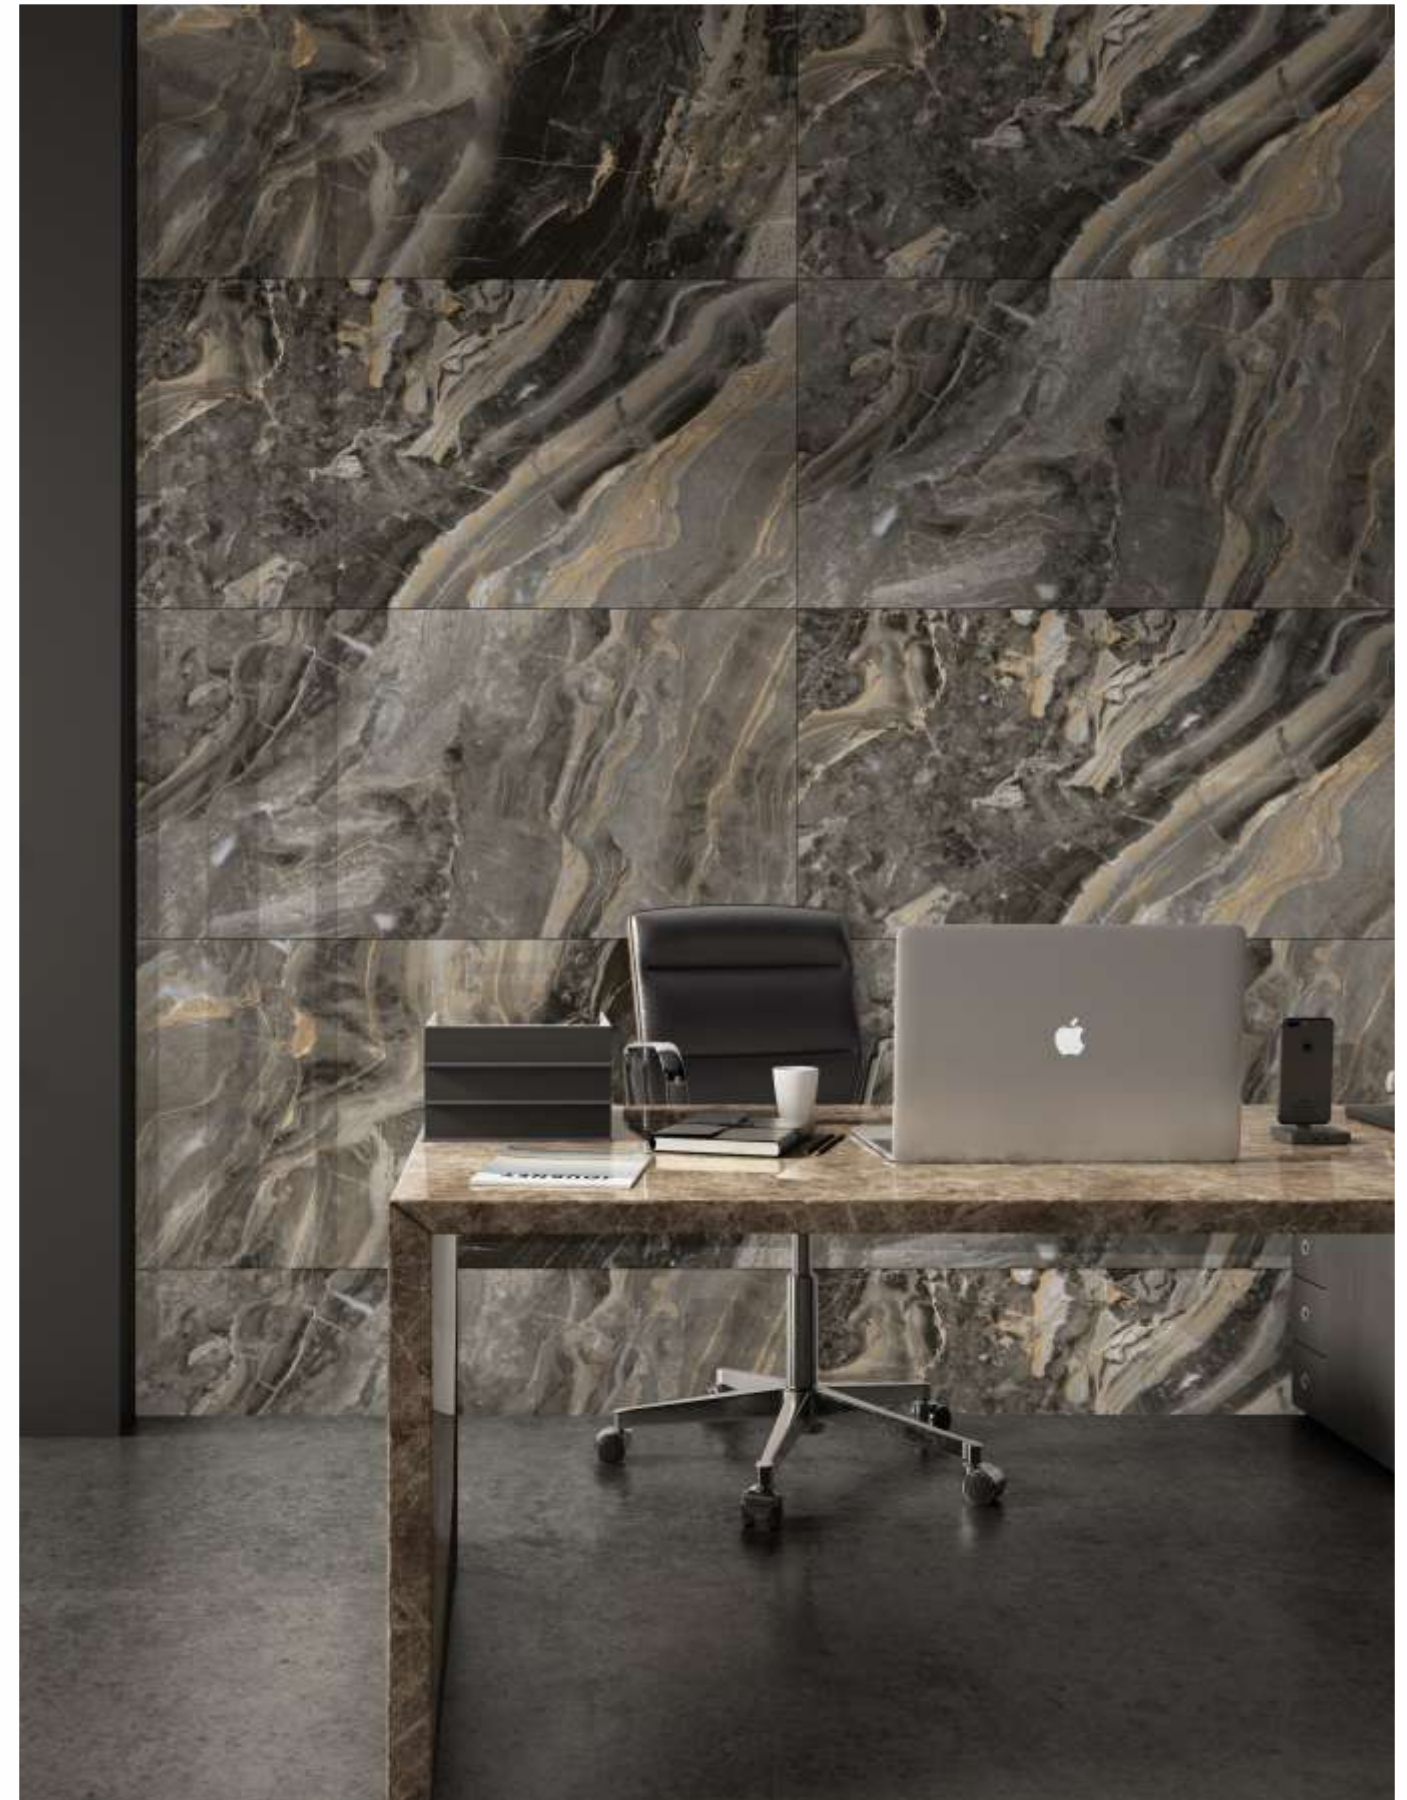

Stain resistant

IRISH VERDE SUPER PREMIUM POLISH

ARENA NOIR PREMIUM POLISH

BRAZIL NERO PREMIUM POLISH

LARCEN NERO PREMIUM POLISH

VOLGA BLUE PREMIUM POLISH

PARADISE AZUL PREMIUM POLISH

▲ THESE TILES ARE AVAILABLE IN FLUTED PUNCH DECOR & CARVING ALSO