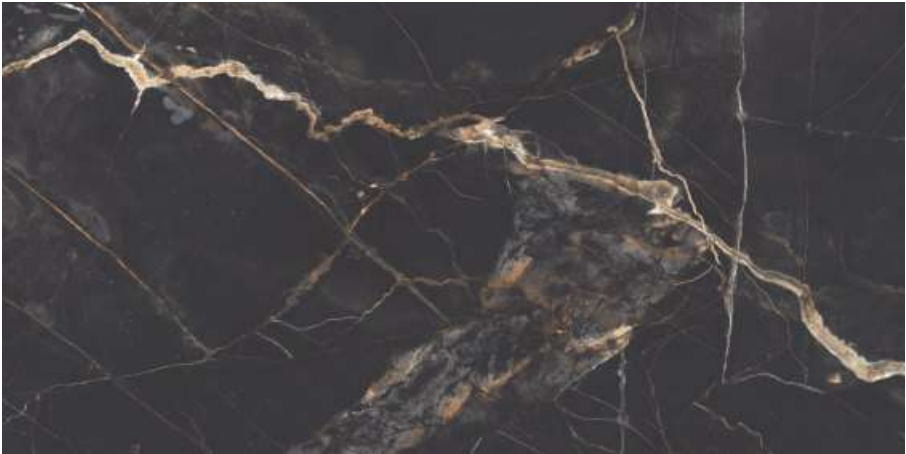

# ***Kajaria***

Noah Copper

Odyssey Brown

Oxyd Jewel

Pladio Brown

60x120cm  
HI-GLOSS POLISHED

grès  tough SLABS  
Hi-Definition Digital Ceramic Tiles

Quarzite