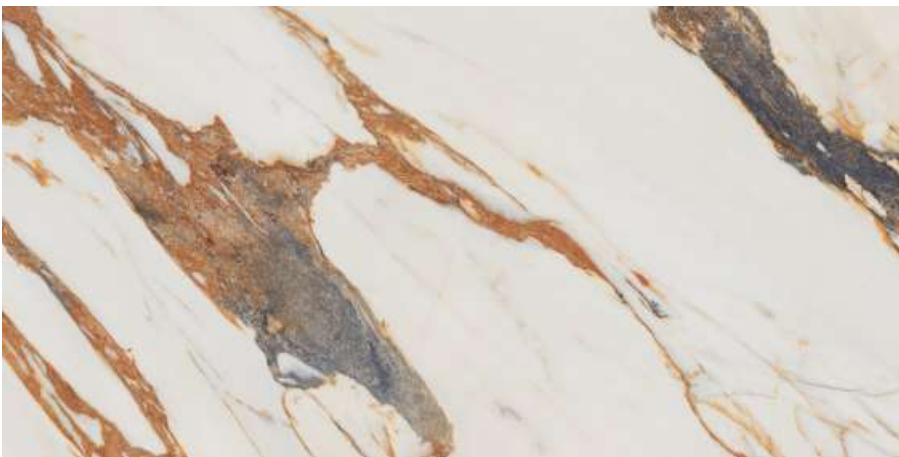

60x120cm  
HD-POLISHED

grès  tough **SLABS**  
Hi-Definition Digital Ceramic Tiles

Costa Bianca

Costa Décor

Cranberry Beige

Desert Gold & Jewel Onyx

Desert Gold

Dongri Pearl