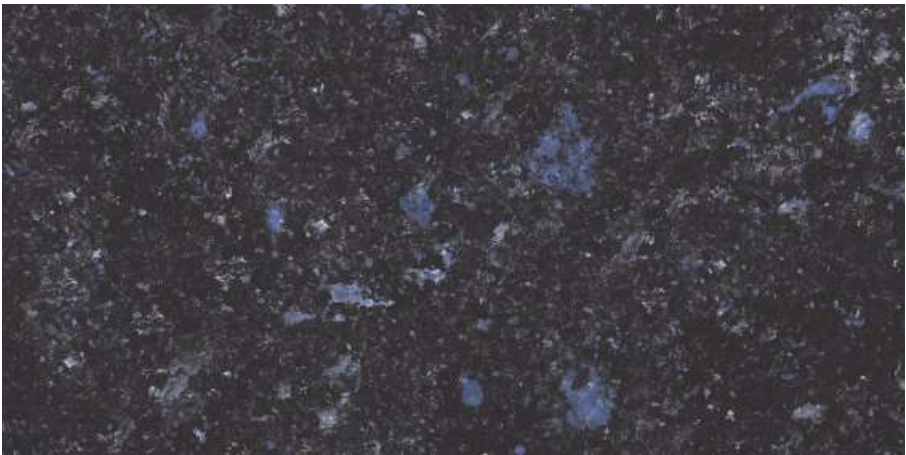

Spectra Blue