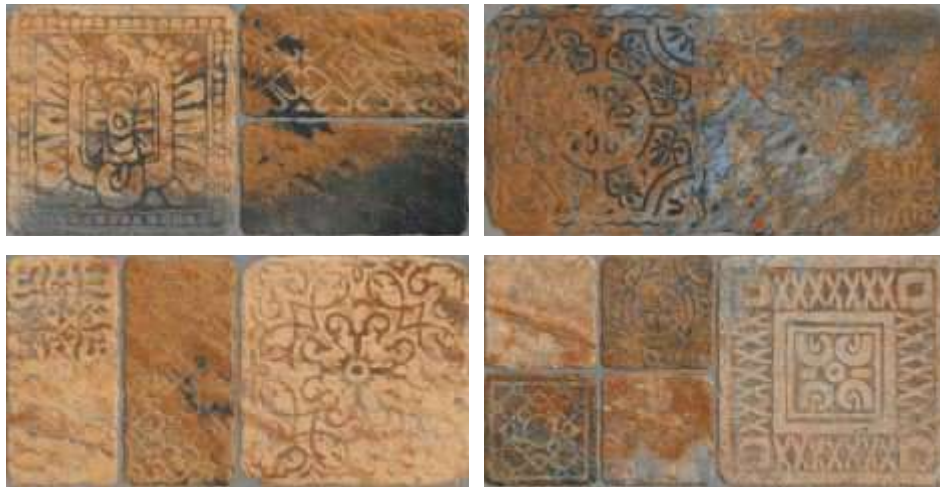

K-MJD 3602

4 RANDOM MOULDS