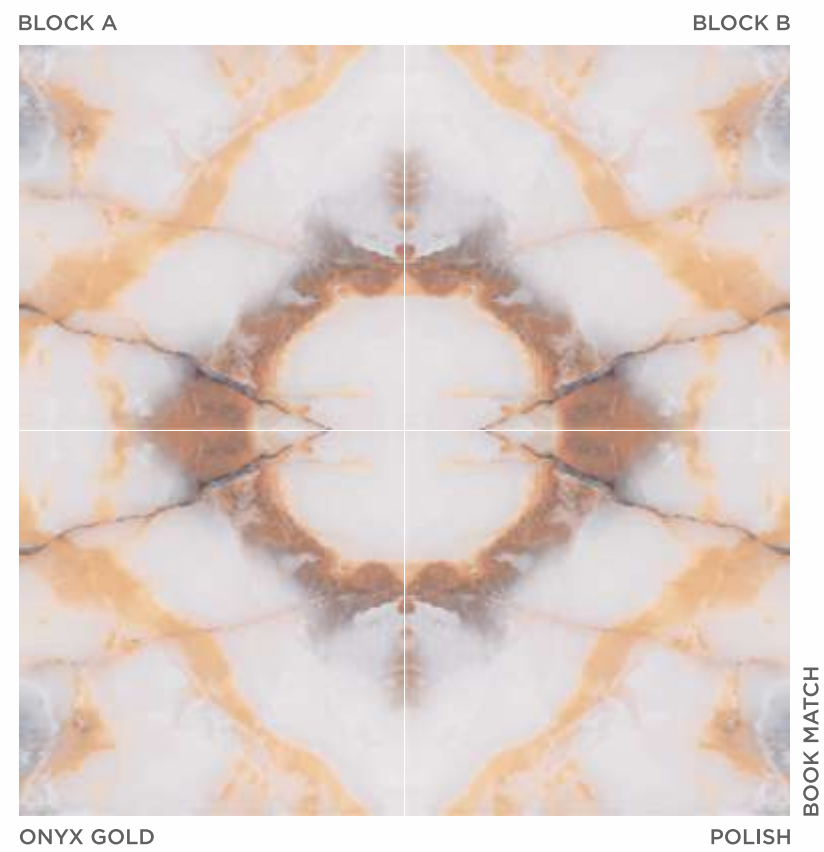

BLOCK A

BLOCK B