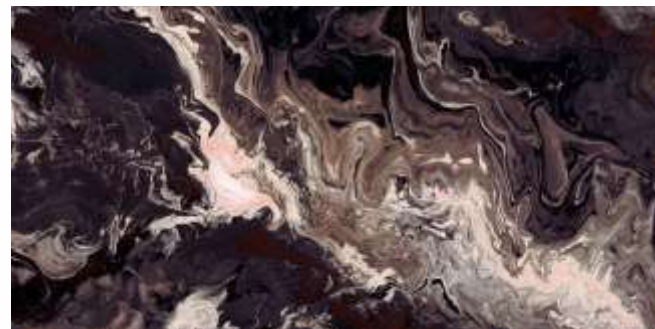

BLOCK A

DARK FANTASY
(SKD)

LUSH POLISH