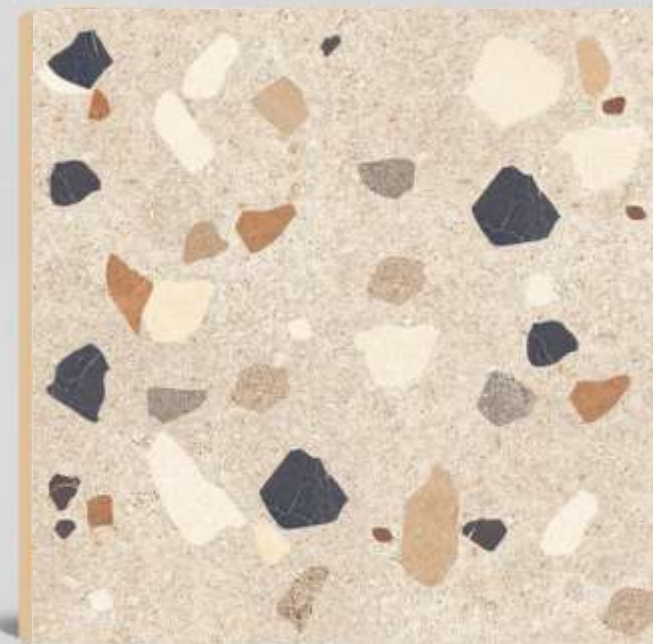

CHIPRO
BEIGE

60x
60
CM
(16 mm Thick)