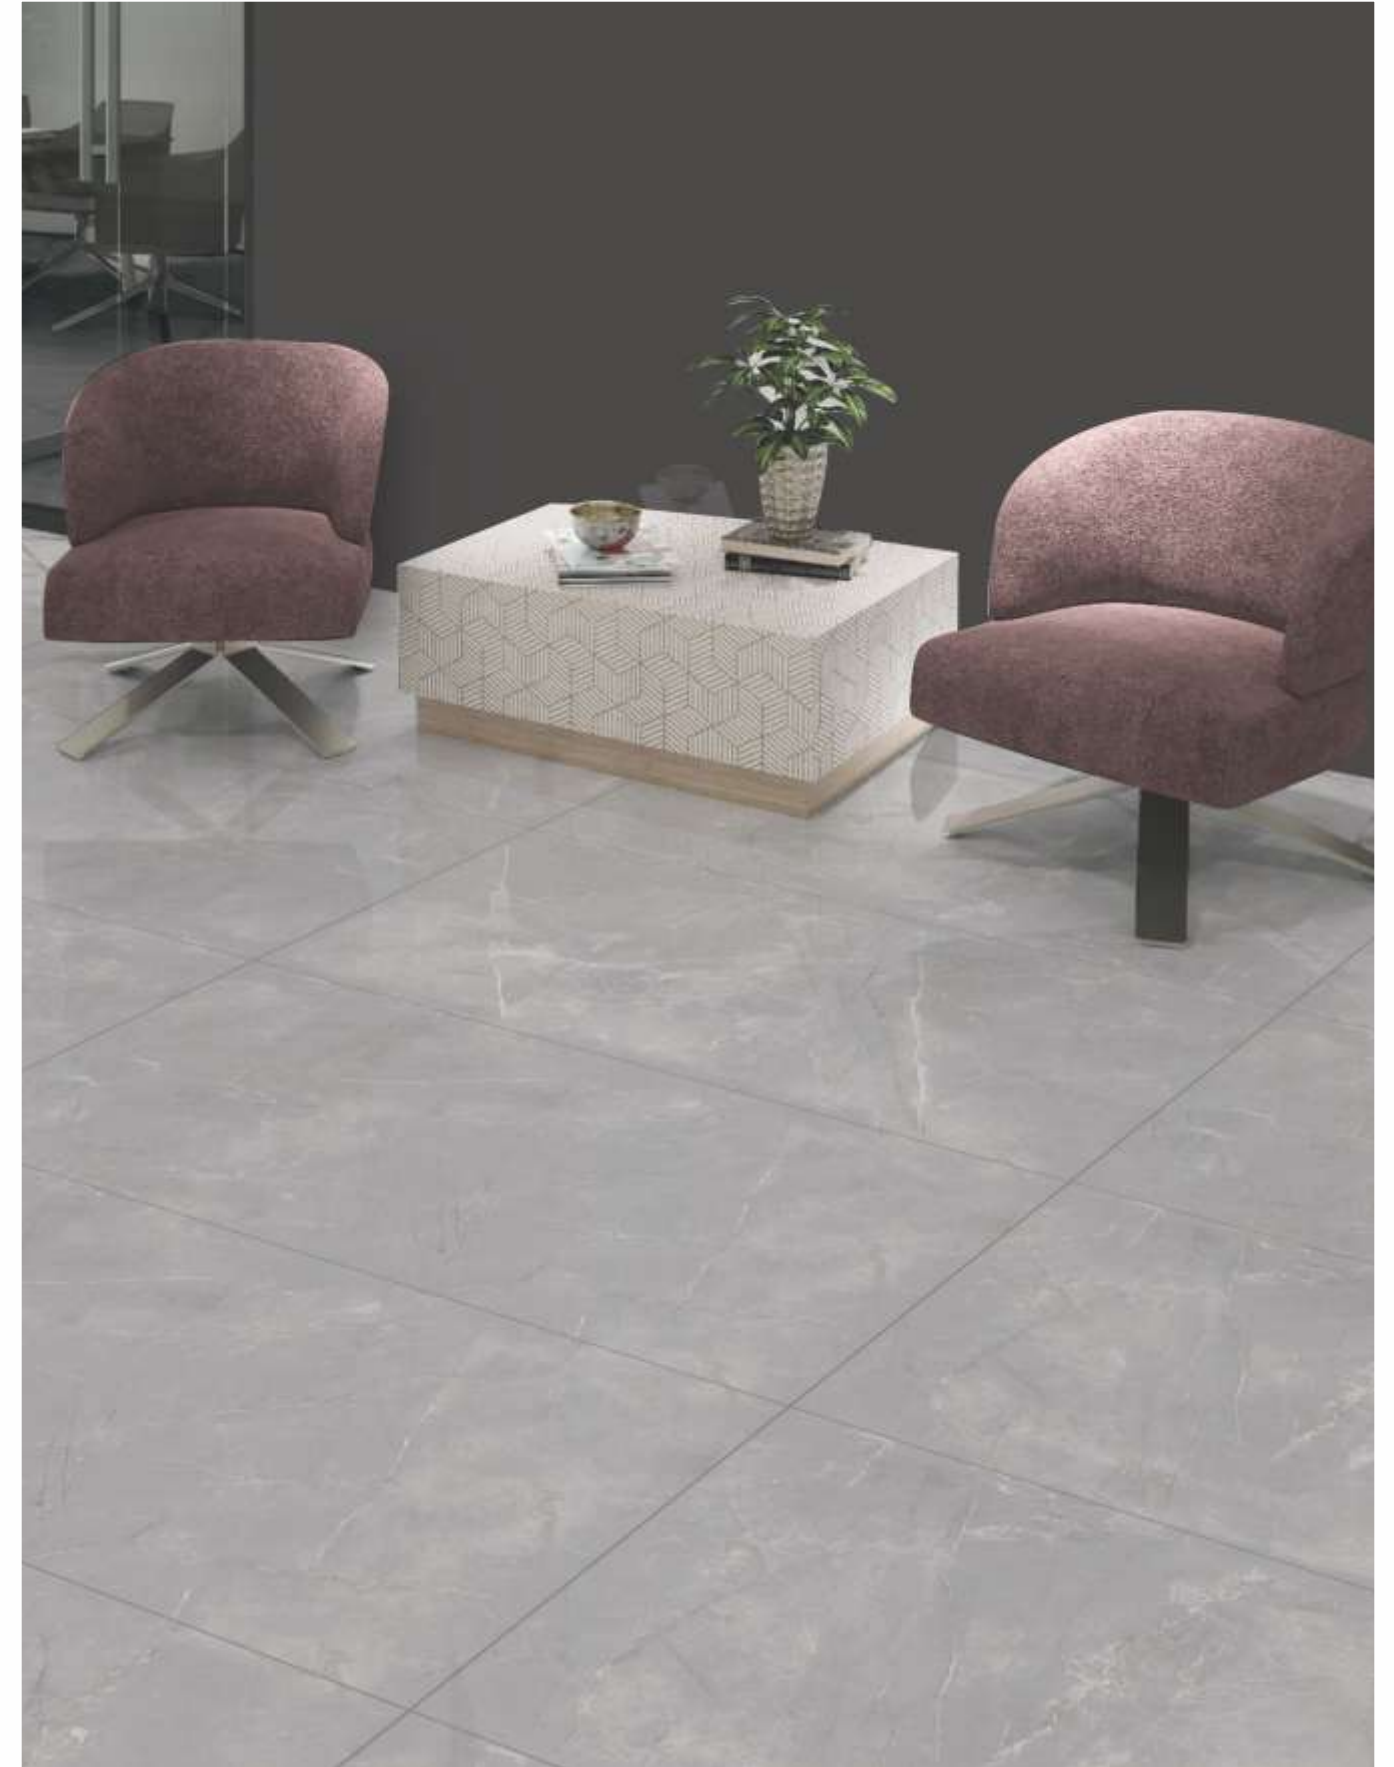

THE SIZE | 60x120 cm
SWIFT SERIES

SWIFT POLISH

SWIFT POLISH

CONTINUOUS GRAPHIC

SWIFT POLISH

SWIFT POLISH

SWIFT POLISH

SWIFT POLISH

CONTINUOUS GRAPHIC

SWIFT POLISH