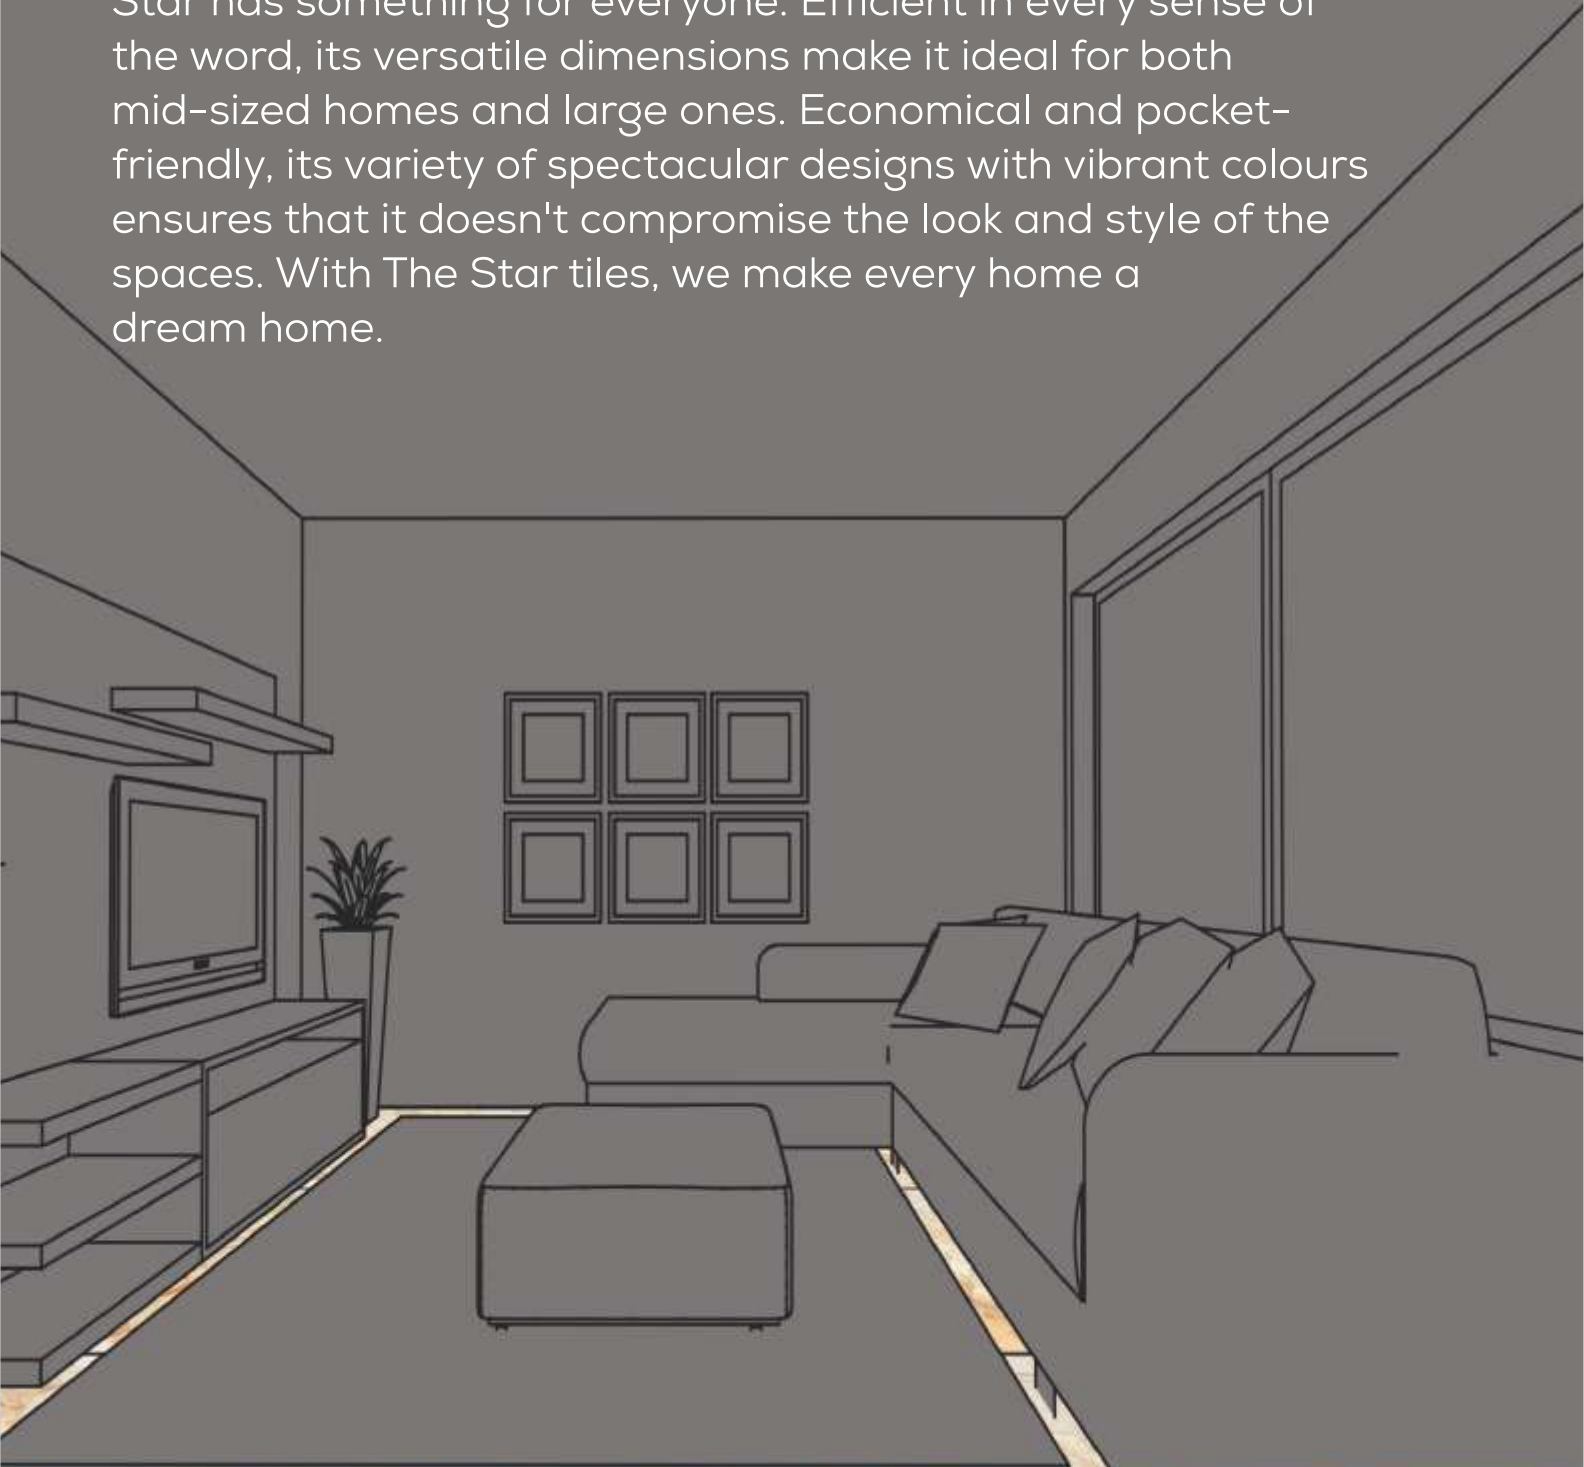

URBANO NERO MATT-PUNCH

KOBBLE MULTI & PAVERS MULTI | MATT-PUNCH

**60X60** cm

Quite literally the star collection of Eternity, The Star is the most popular collection due to its perfect size. Be it homes that demand subtlety or the ones that aspire to dazzle, The Star has something for everyone. Efficient in every sense of the word, its versatile dimensions make it ideal for both mid-sized homes and large ones. Economical and pocket-friendly, its variety of spectacular designs with vibrant colours ensures that it doesn't compromise the look and style of the spaces. With The Star tiles, we make every home a dream home.