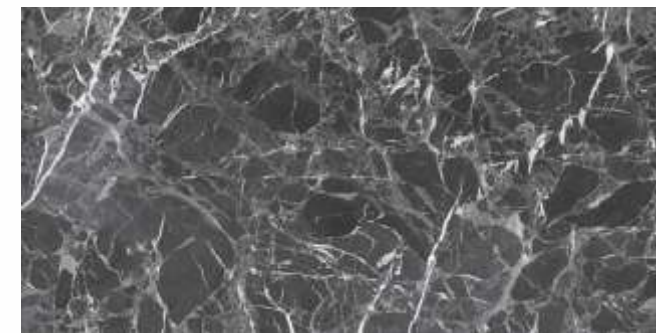

FANTASY BROWN  
(SKD)

PREMIUM POLISH

THE SIZE | 60x120 cm

TOLOSA GRIS (SKD) PREMIUM POLISH

TRINITY AZUL (SKD) PREMIUM POLISH

TRINITY VERDE (SKD) PREMIUM POLISH

CORINO BROWN (SKD) SUPER POLISH

IMPERIAL BROWN (SKD) SUPER POLISH