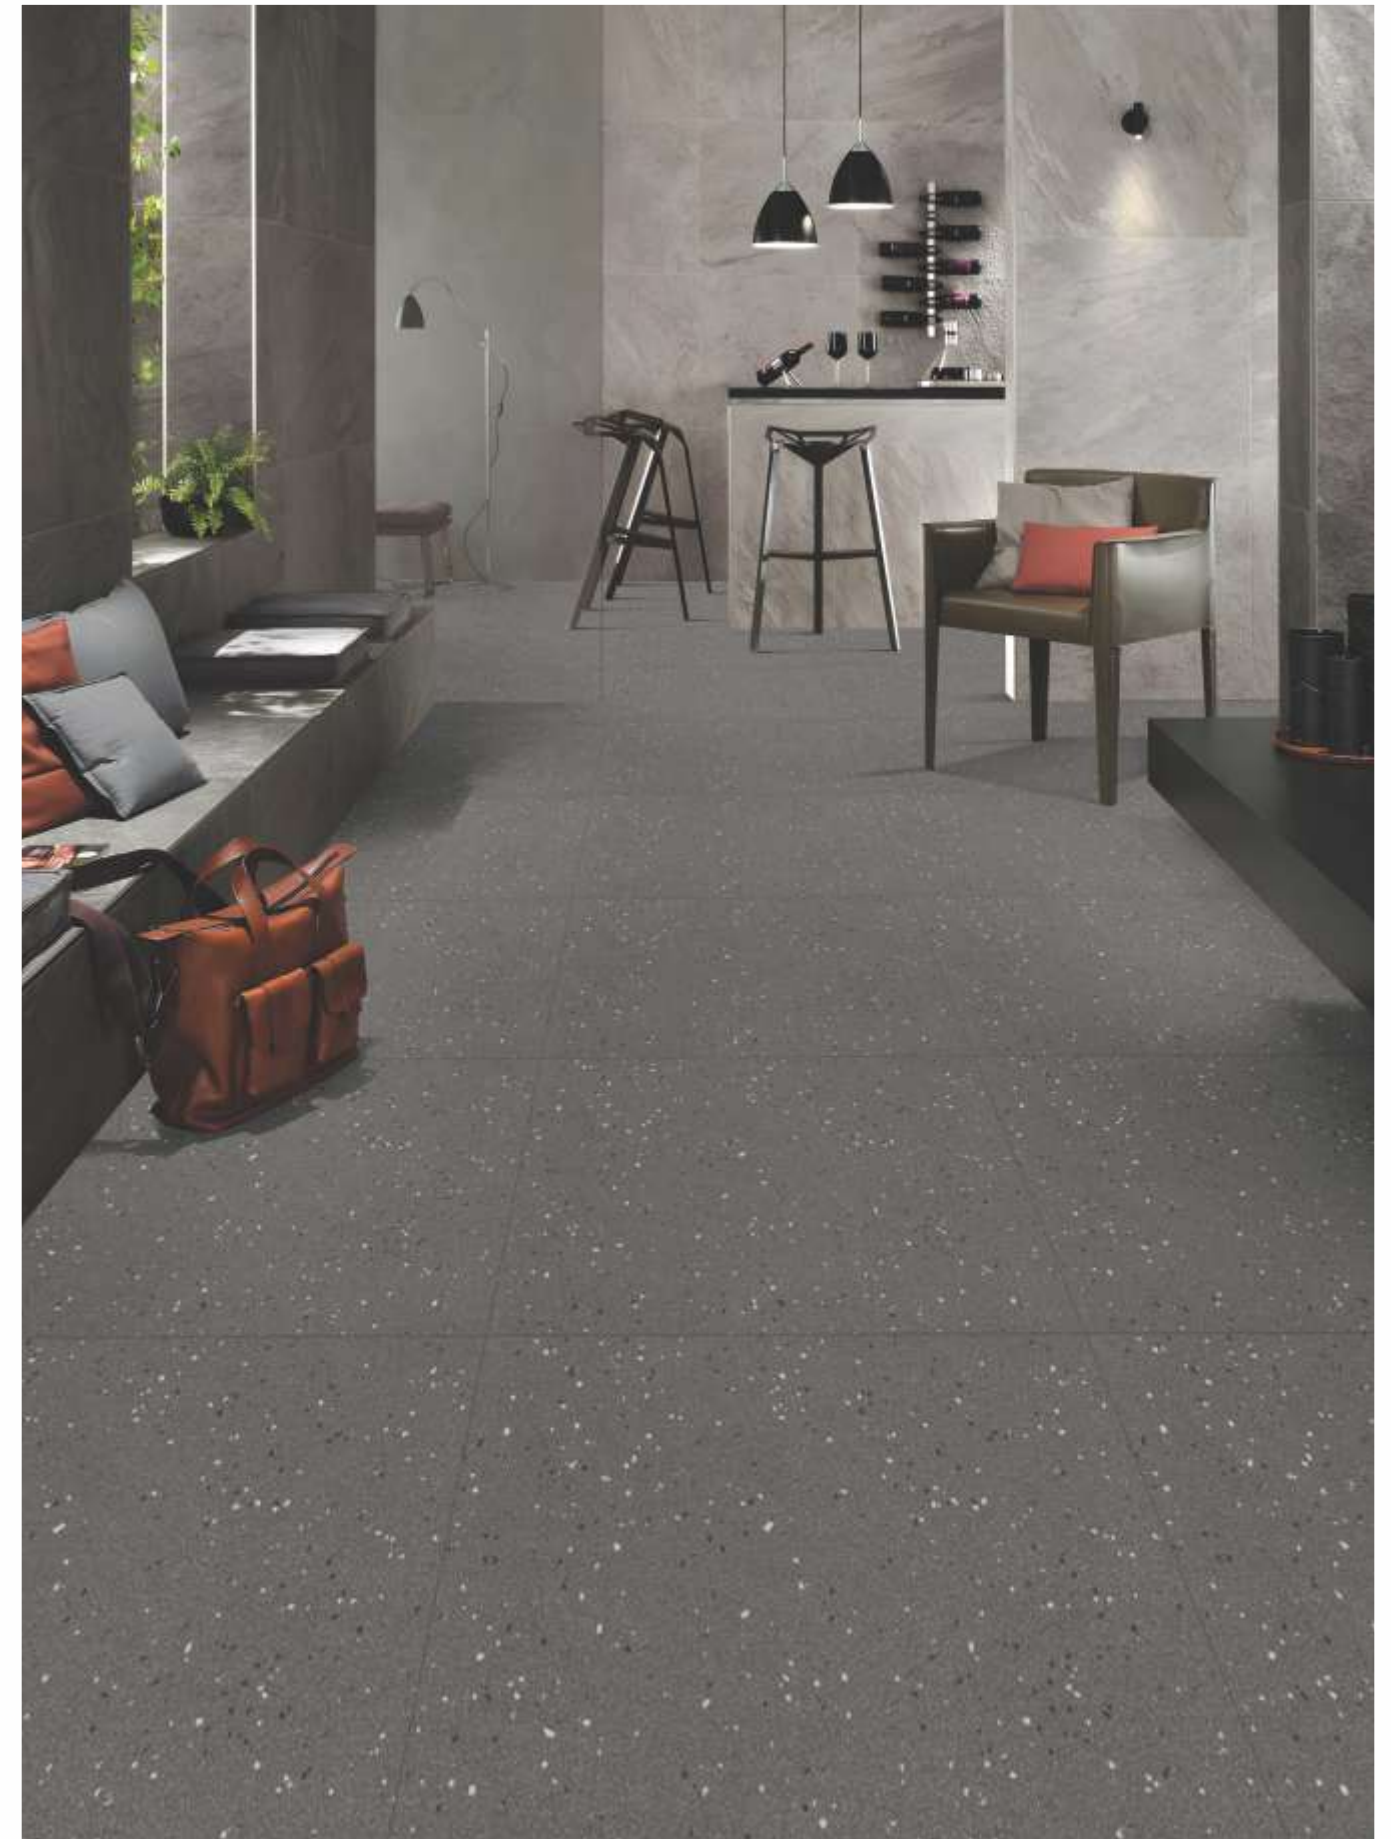

THE STAR | 60x60 cm
FULLBODY