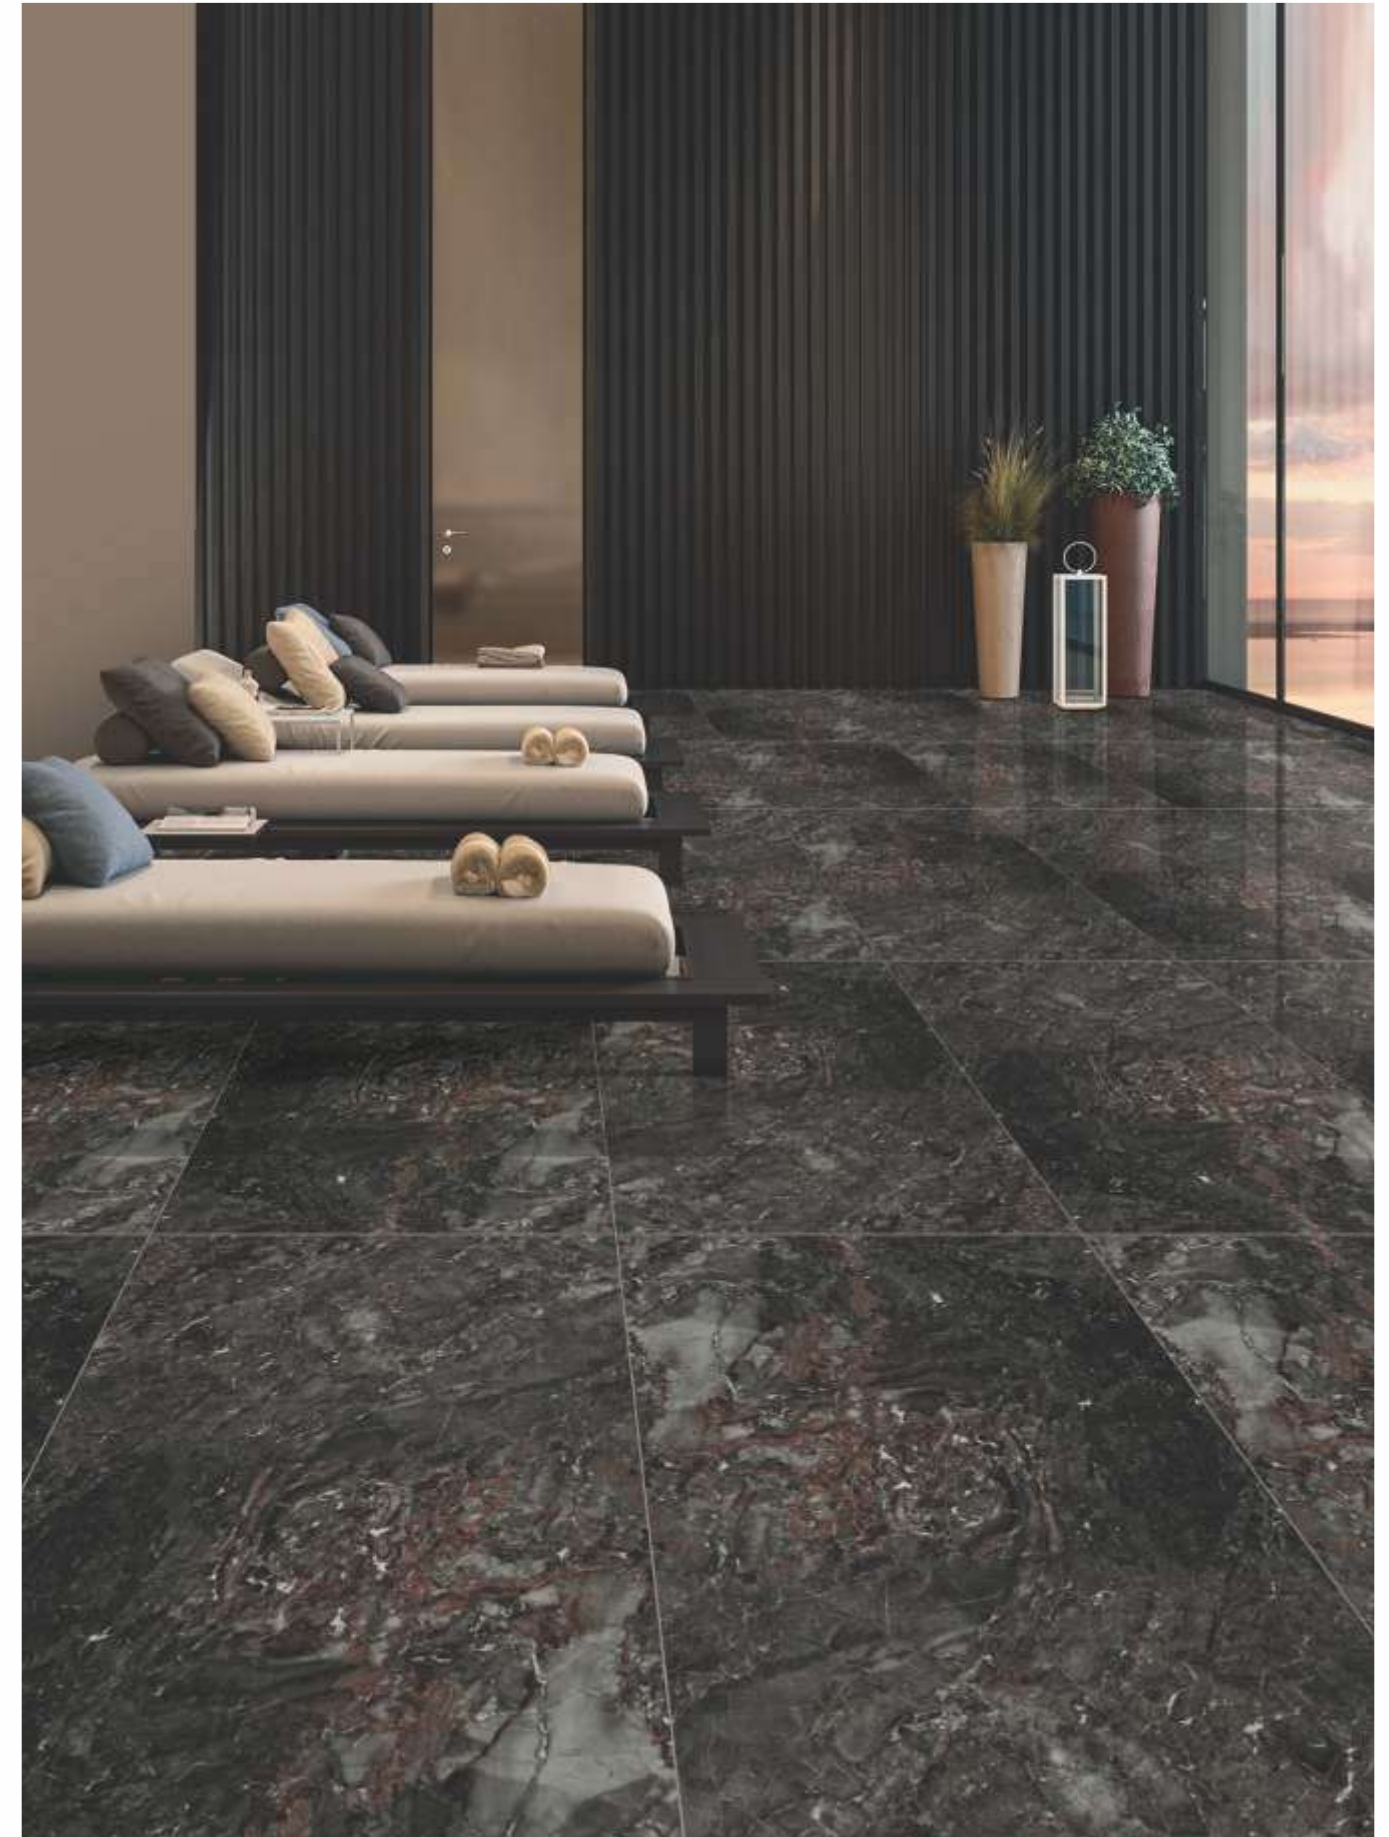

FANTASY BROWN  
(SKD)

PREMIUM POLISH

THE SIZE | 60x120 cm

TOLOSA GRIS (SKD) PREMIUM POLISH

TRINITY AZUL (SKD) PREMIUM POLISH

TRINITY VERDE (SKD) PREMIUM POLISH

CORINO BROWN (SKD) SUPER POLISH

IMPERIAL BROWN (SKD) SUPER POLISH