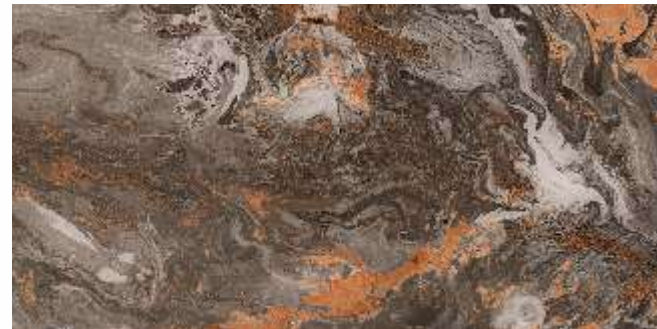

FANTASY BROWN  
(SKD)

PREMIUM POLISH

THE SIZE | 60x120 cm

TOLOSA GRIS (SKD) PREMIUM POLISH

TRINITY AZUL (SKD) PREMIUM POLISH

TRINITY VERDE (SKD) PREMIUM POLISH

CORINO BROWN (SKD) SUPER POLISH

IMPERIAL BROWN (SKD) SUPER POLISH