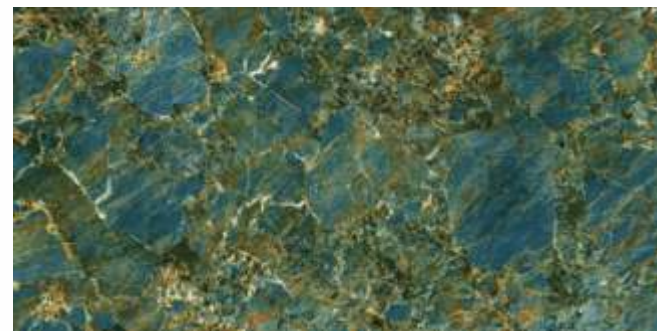

THE SIZE | 60x120 cm

JADE GREEN  
(SKD)

LUSH POLISH

LAVA  
(SKD)

LUSH POLISH

MAKABA AZUL  
(SKD)

LUSH POLISH

MAKABA VERDE  
(SKD)