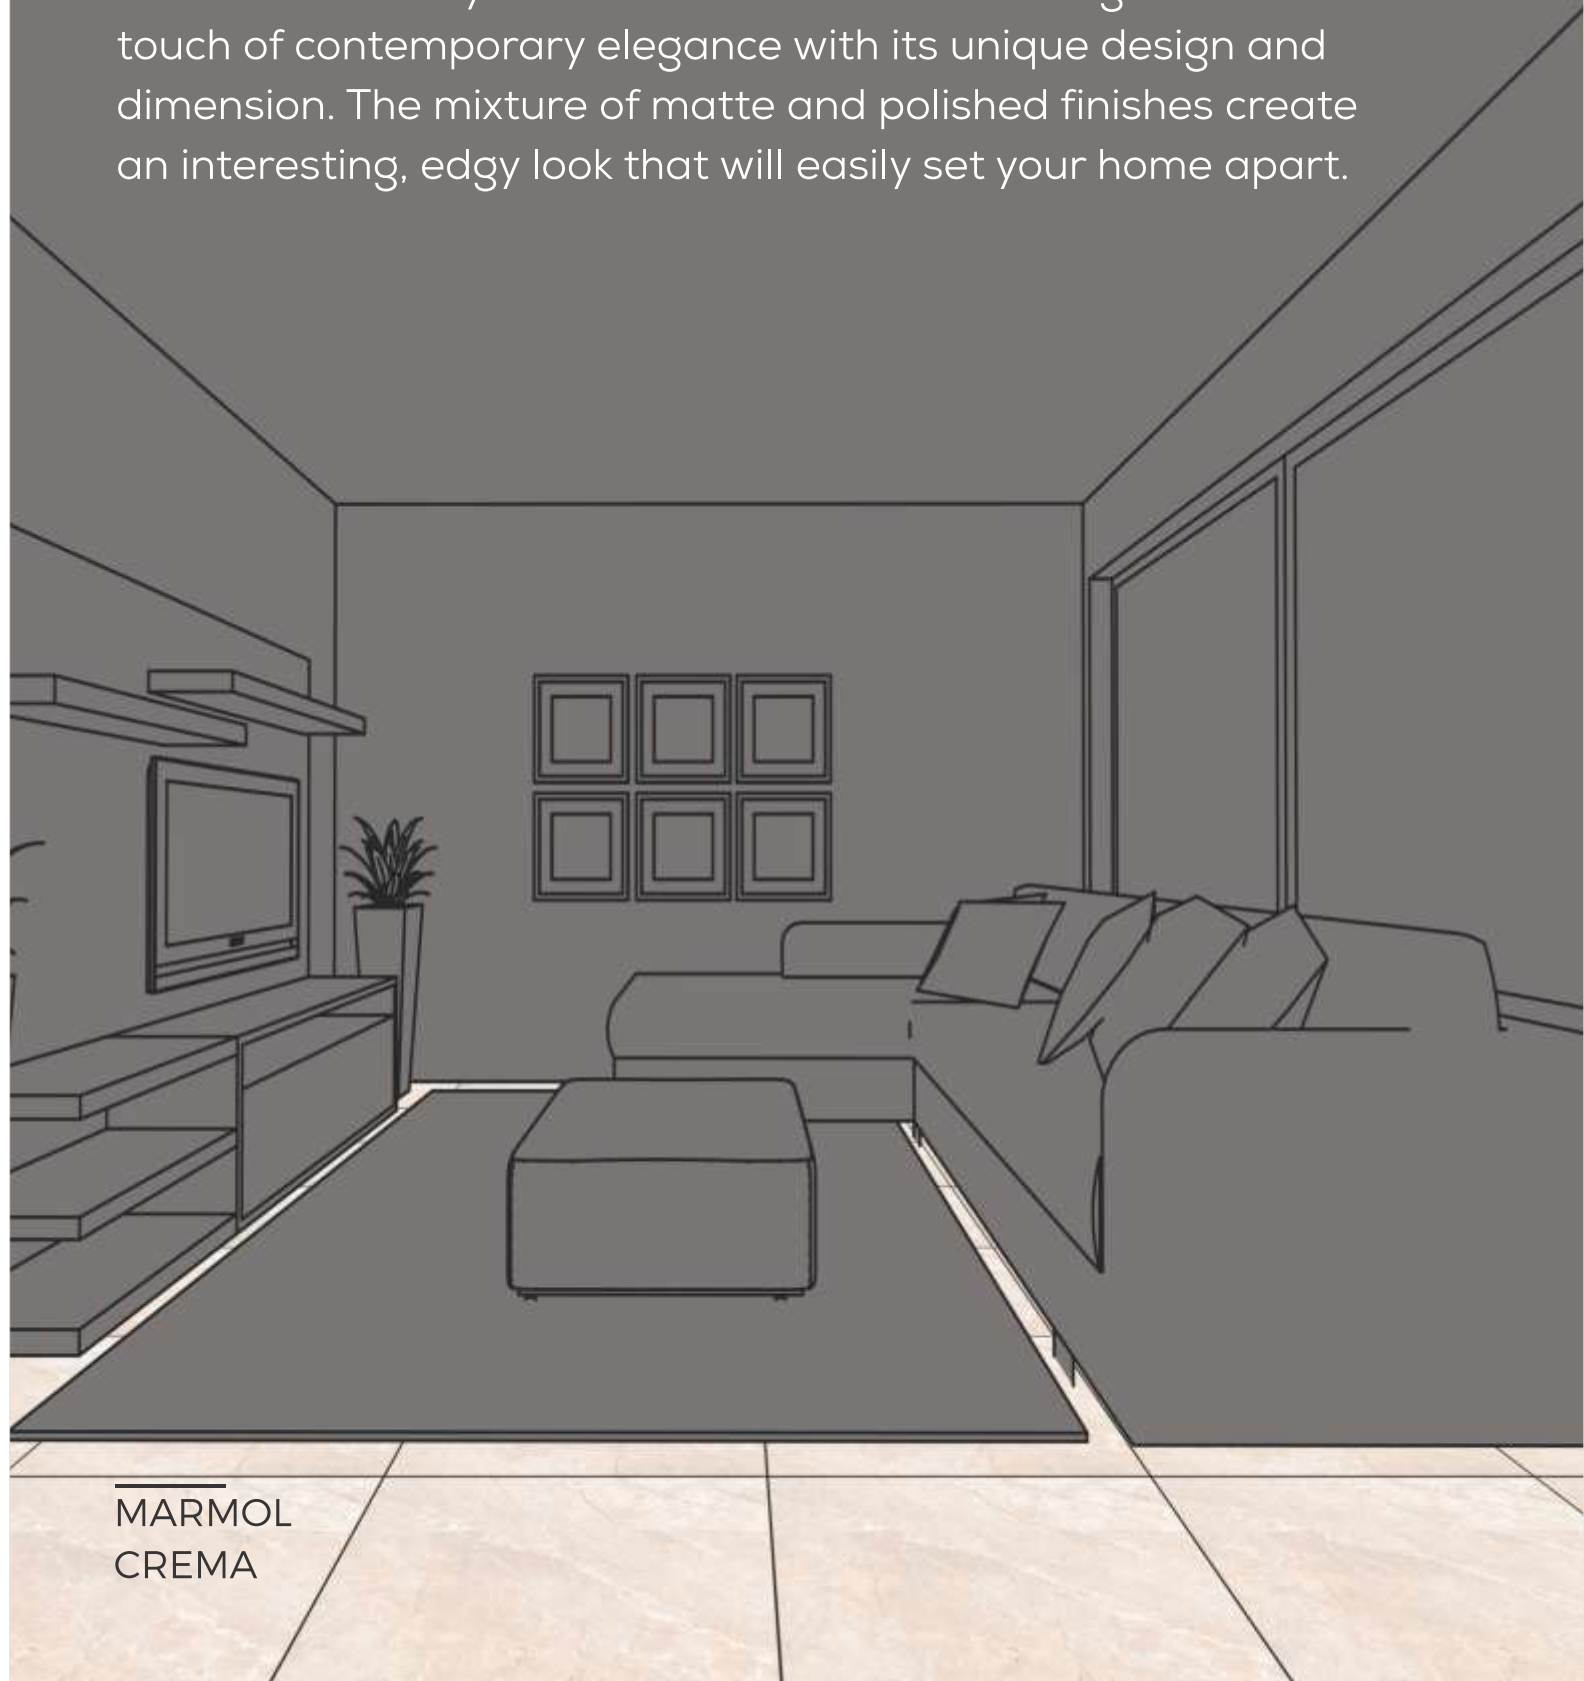

TREVISO TEAK WOOD/PUNCH

SERPENTINE BEIGE MATT PUNCH

DASH WOOD WOOD/PUNCH

**80X80** cm

A great choice for both traditional and contemporary settings, The Square provides a stunning focal point in any space. It has been meticulously crafted to suit different settings and adds a touch of contemporary elegance with its unique design and dimension. The mixture of matte and polished finishes create an interesting, edgy look that will easily set your home apart.