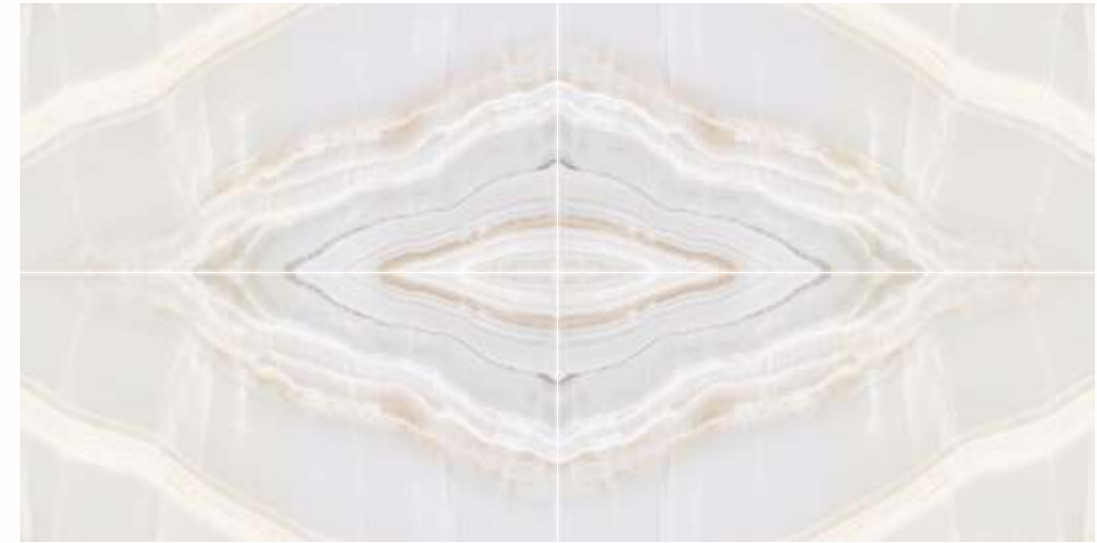

ONYX PEARL (SKD)

POLISH

BOOKMATCH