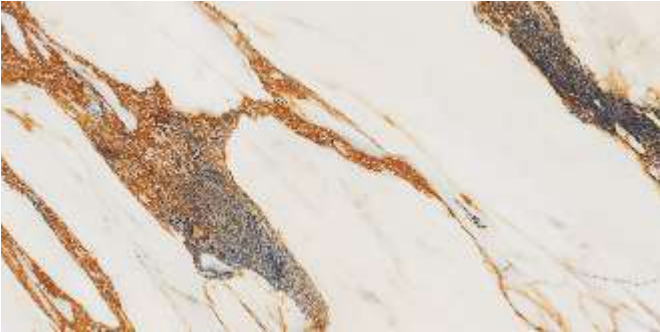

EDEN COPPER

R